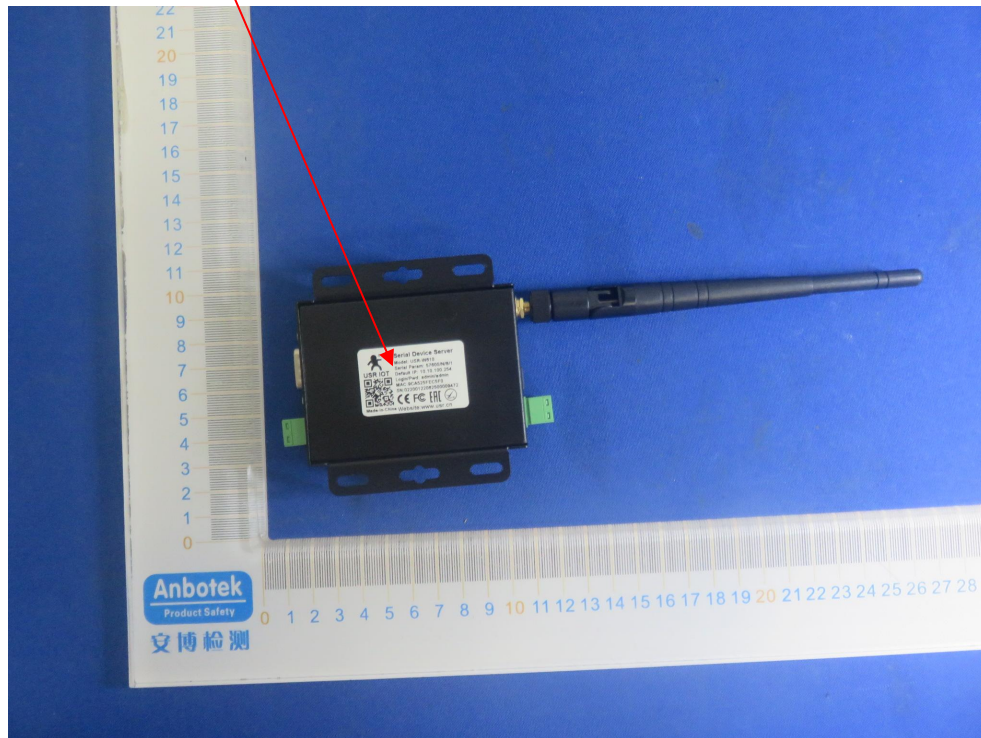

Label Location On EUT

Label

WiFi serial device server

Model:USR-W610

Serial Param:57600/N/8/1

Default IP:10.10.100.254

Login/Pwd:admin/admin

MAC:9CA525123456

FCC ID: 2ACZOUSR-W610

Website:www.pusr.com

Made in China

This device complies with Part 15 of the FCC Rules.
Operation is subject to the following two conditions:

(1) This device may not cause harmful interference,
and