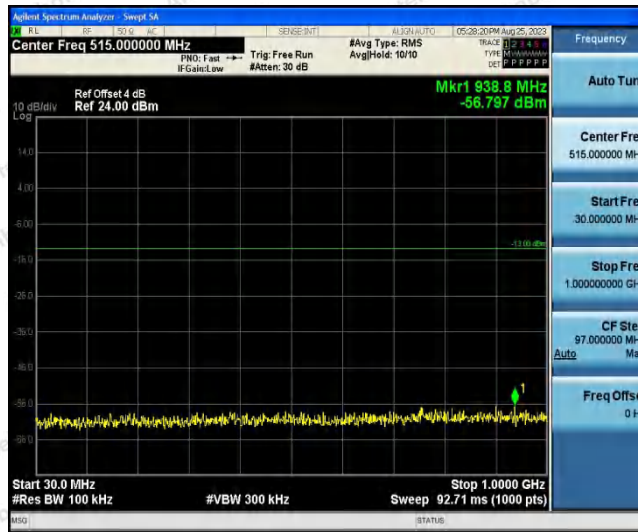

Test Graphs

Band4-1.4MHz-QPSK-19957-1RB#0-Range1:30~1000MHz