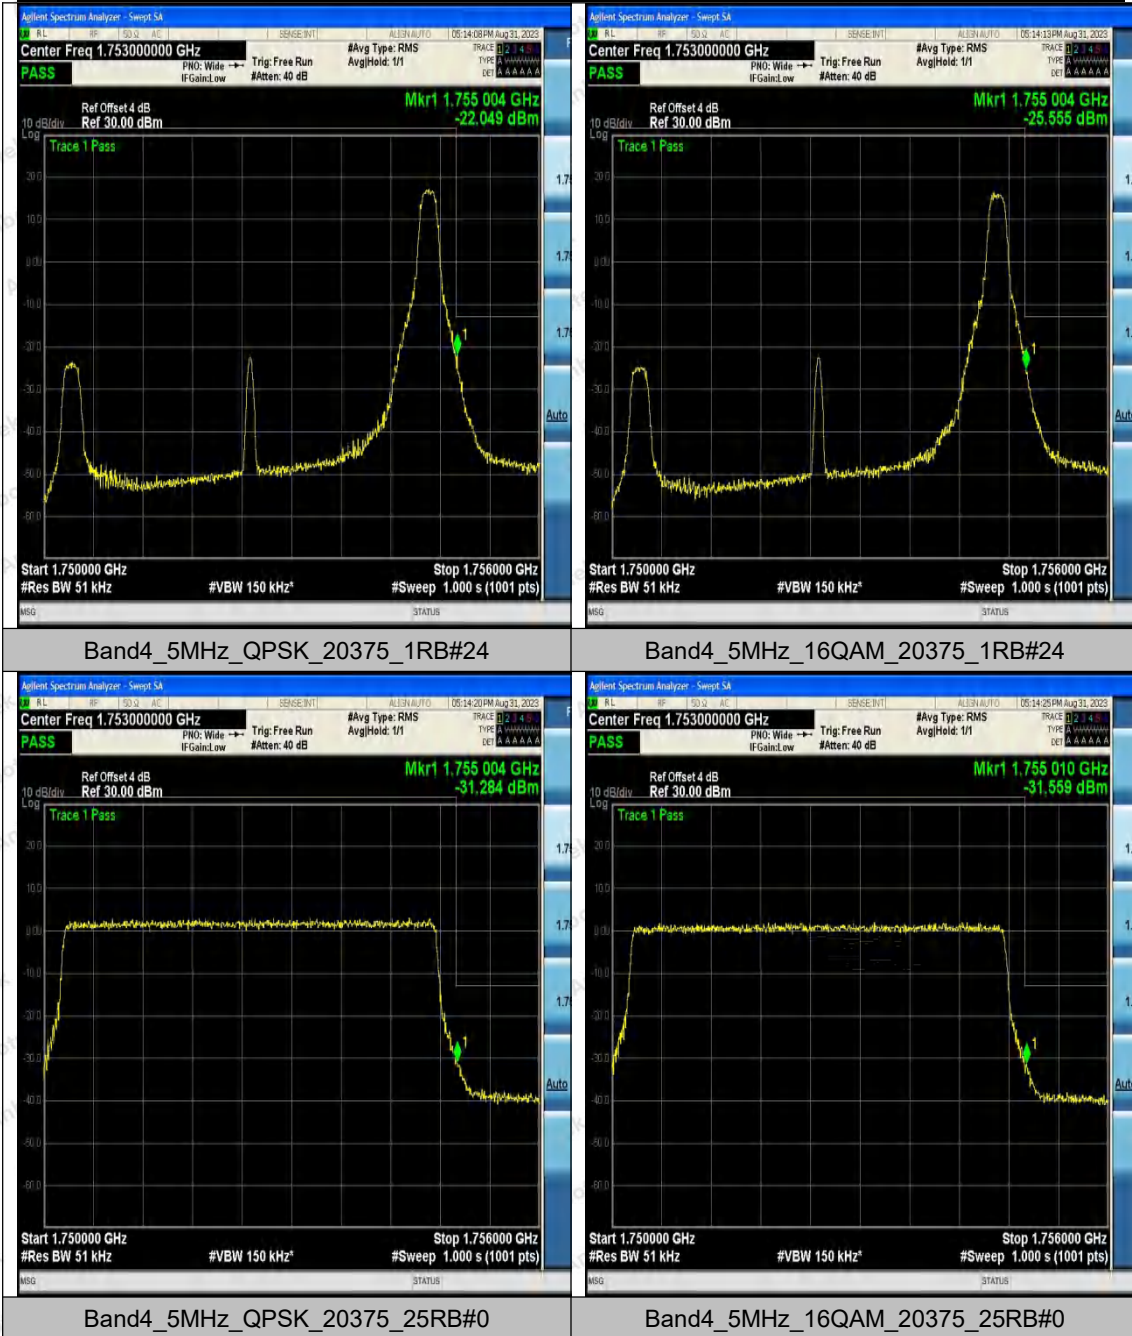

Shenzhen Anbotek Compliance Laboratory Limited

Address: 1/F., Building D, Sogood Science and Technology Park, Sanwei Community, Hangcheng Street, Bao'an District, Shenzhen, Guangdong, China.
Tel: (86) 0755-26066440 Fax: (86) 0755-26014772 Email: service@anbotek.com

Hotline
400-003-0500
www.anbotek.com.cn