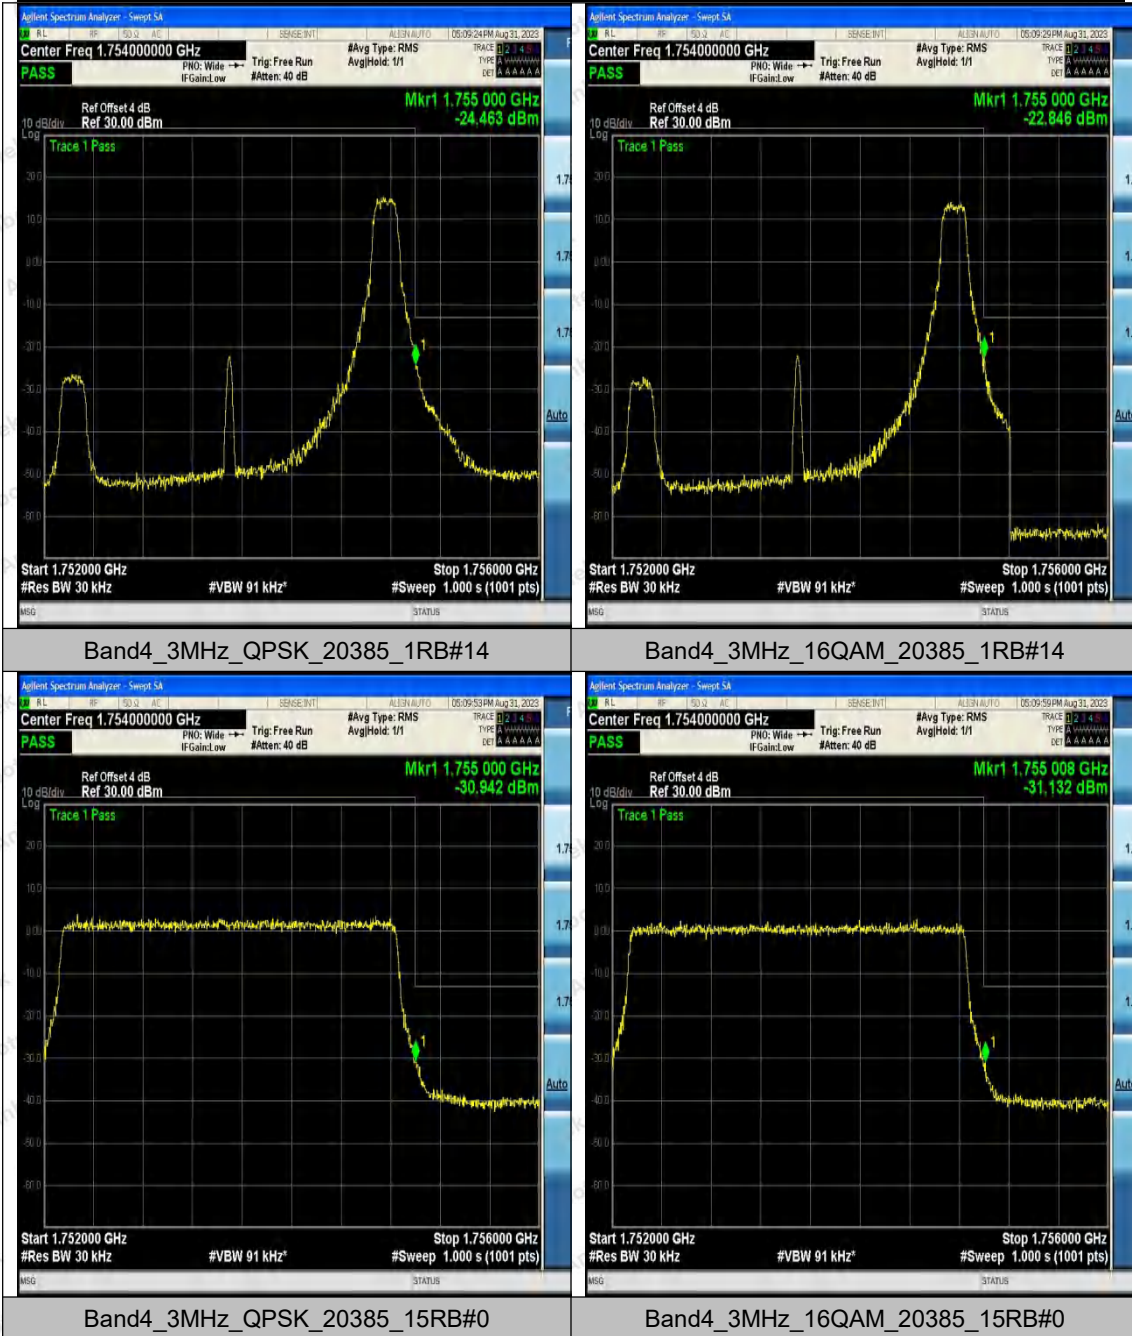

Shenzhen Anbotek Compliance Laboratory Limited

Address: 1/F., Building D, Sogood Science and Technology Park, Sanwei Community, Hangcheng Street, Bao'an District, Shenzhen, Guangdong, China.
Tel: (86) 0755-26066440 Fax: (86) 0755-26014772 Email: service@anbotek.com

Hotline
400-003-0500
www.anbotek.com.cn