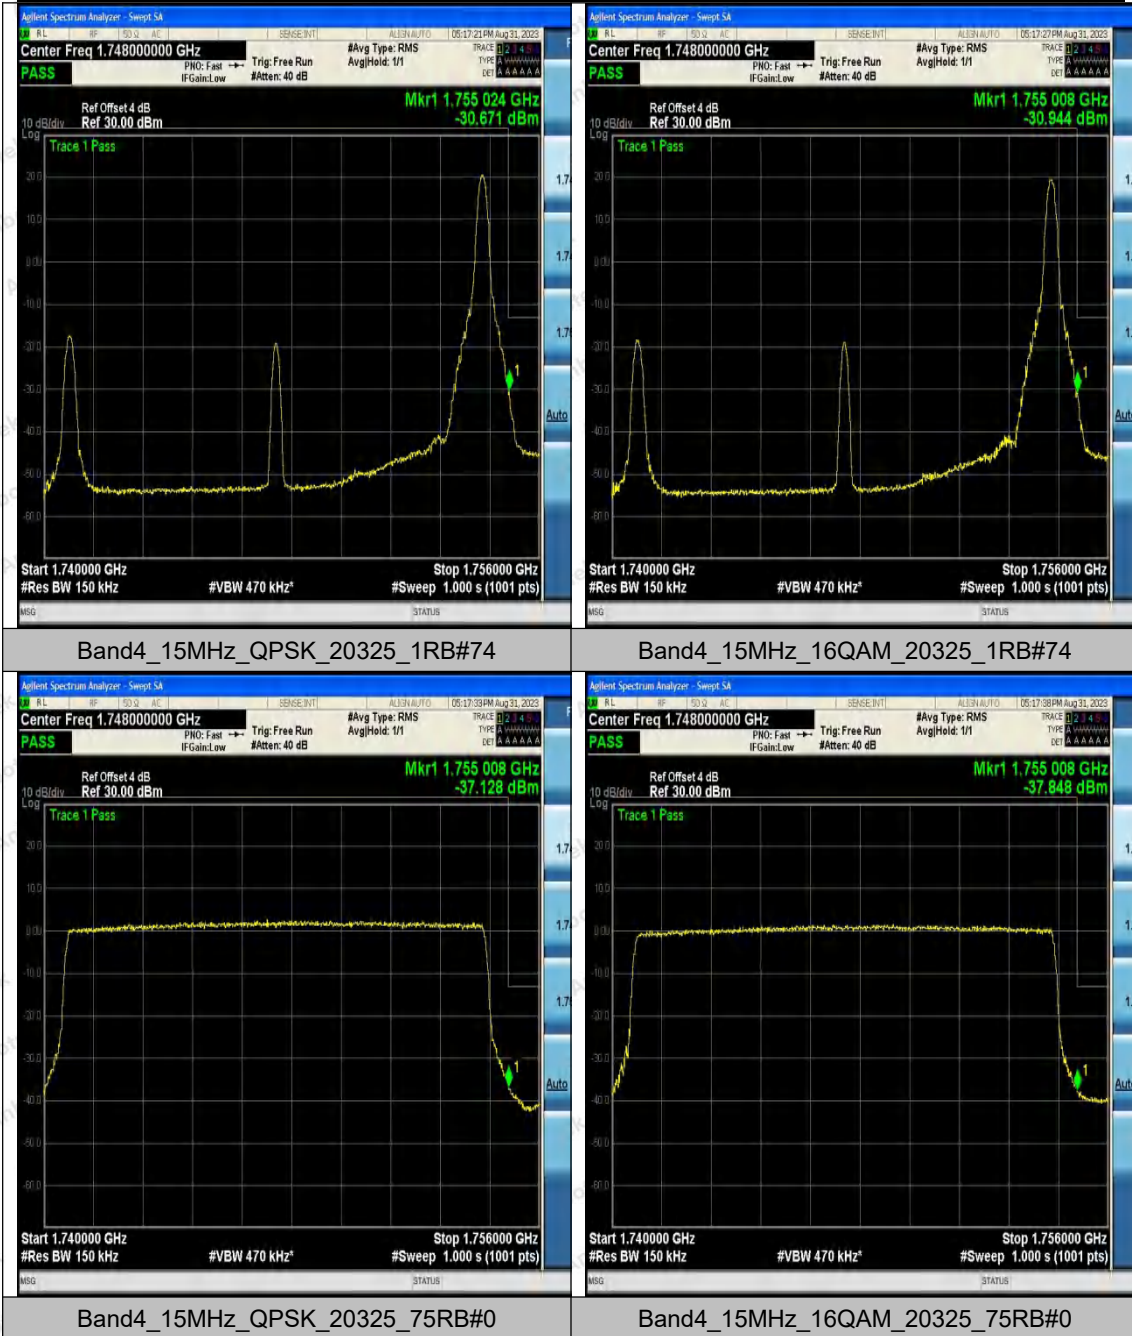

Shenzhen Anbotek Compliance Laboratory Limited

Address: 1/F., Building D, Sogood Science and Technology Park, Sanwei Community, Hangcheng Street, Bao'an District, Shenzhen, Guangdong, China.
Tel: (86) 0755-26066440 Fax: (86) 0755-26014772 Email: service@anbotek.com

Hotline
400-003-0500
www.anbotek.com.cn