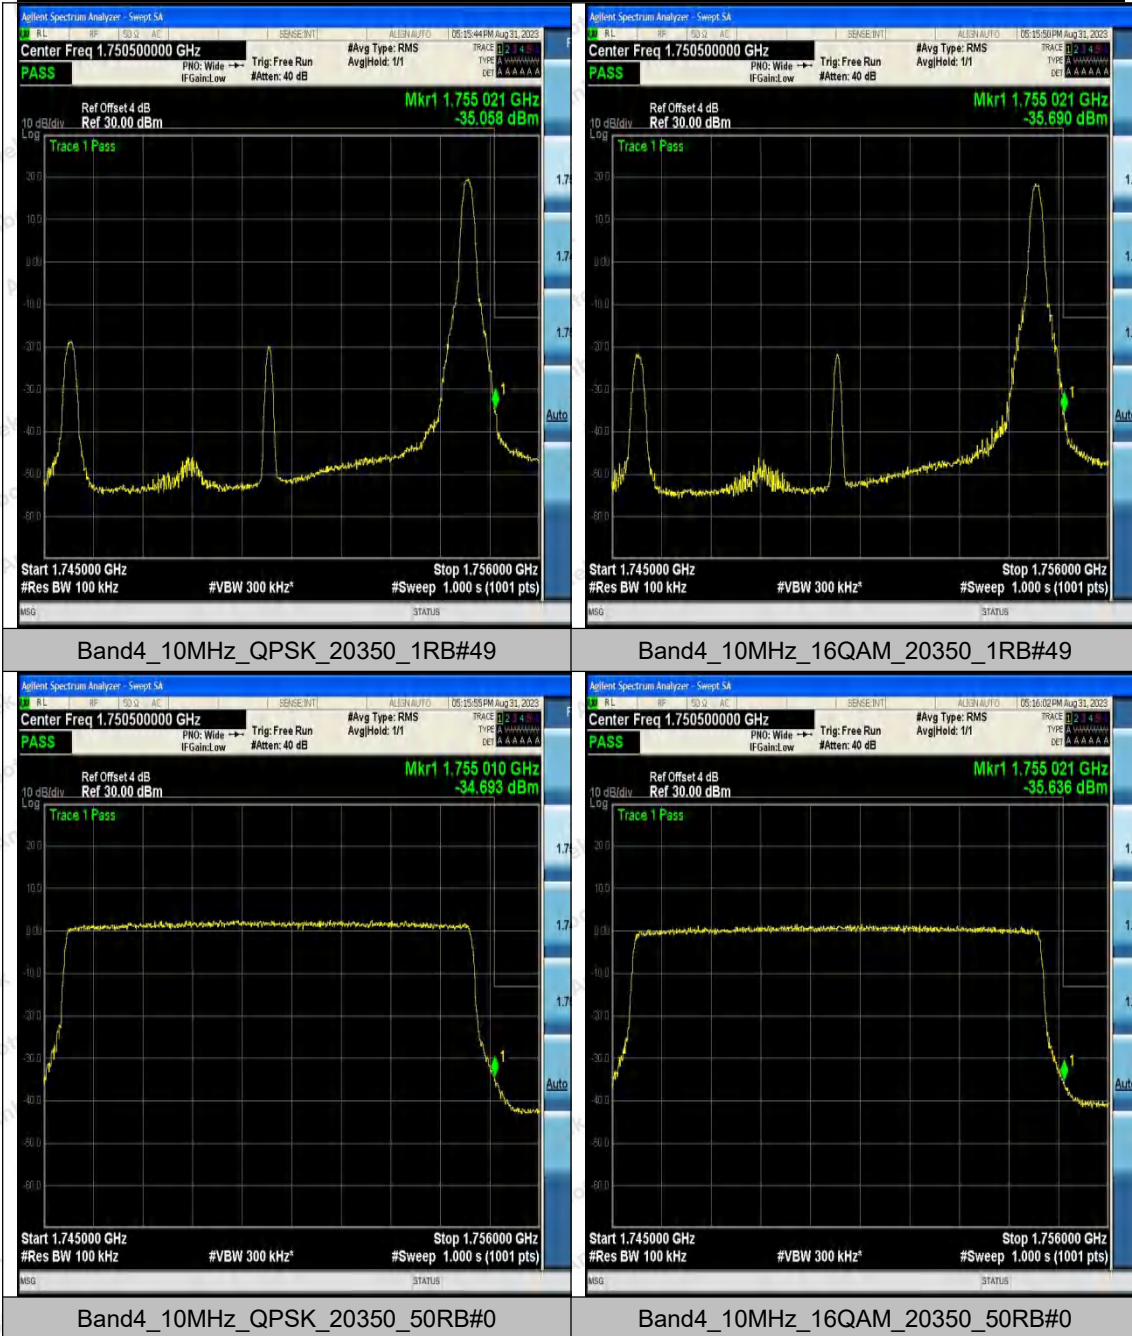

Shenzhen Anbotek Compliance Laboratory Limited

Address: 1/F., Building D, Sogood Science and Technology Park, Sanwei Community, Hangcheng Street, Bao'an District, Shenzhen, Guangdong, China.
Tel: (86) 0755-26066440 Fax: (86) 0755-26014772 Email: service@anbotek.com

Hotline
400-003-0500
www.anbotek.com.cn