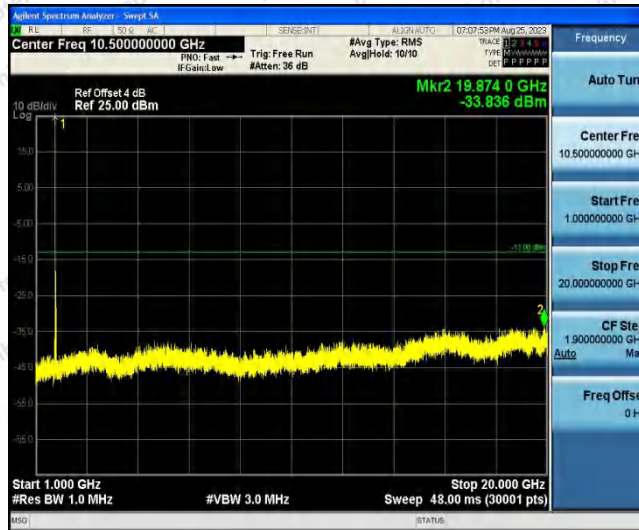

Band4-20MHz-16QAM-20300-1RB#0-Range1:30~1000MHz