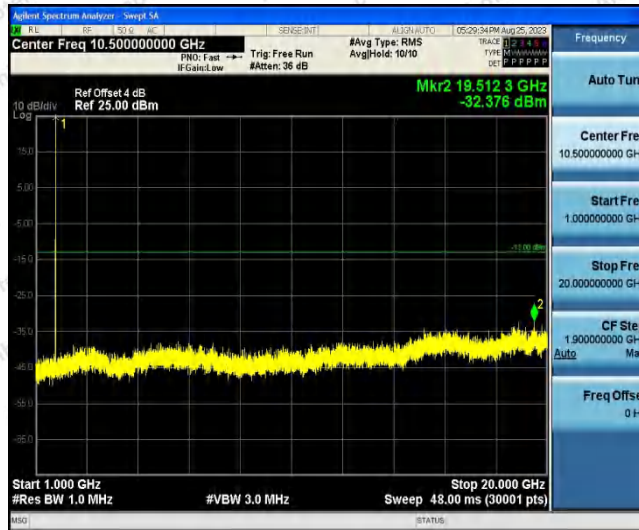

Band4-1.4MHz-16QAM-20393-1RB#0-Range1:30~1000MHz