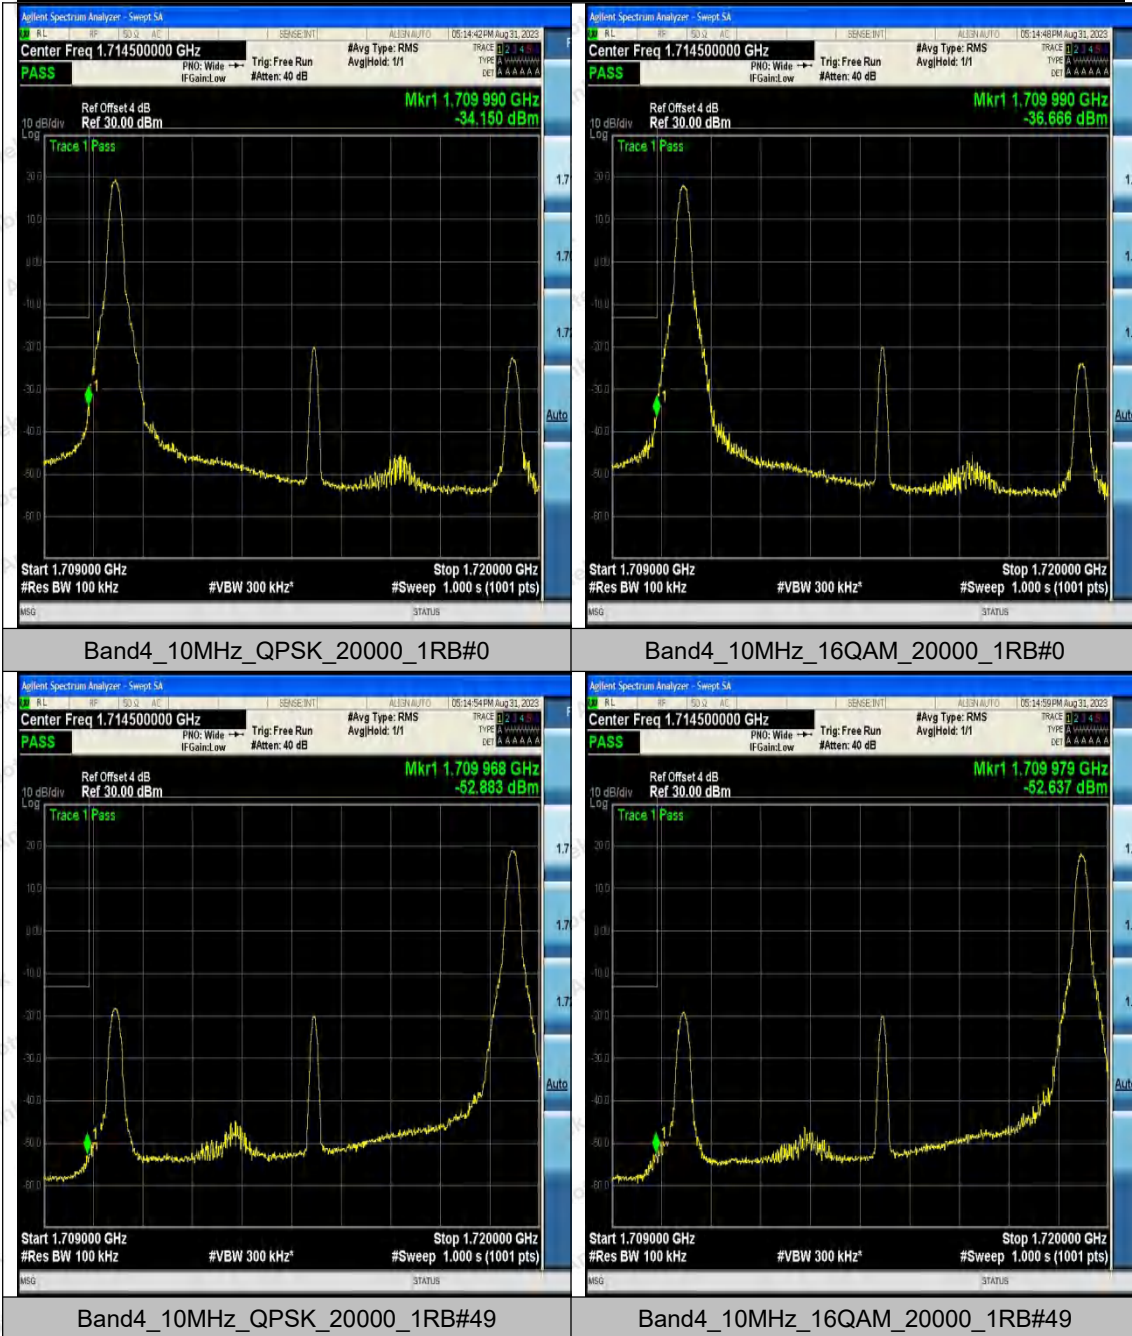

Shenzhen Anbotek Compliance Laboratory Limited

Address: 1/F., Building D, Sogood Science and Technology Park, Sanwei Community, Hangcheng Street, Bao'an District, Shenzhen, Guangdong, China.
Tel: (86) 0755-26066440 Fax: (86) 0755-26014772 Email: service@anbotek.com

Hotline
400-003-0500
www.anbotek.com.cn