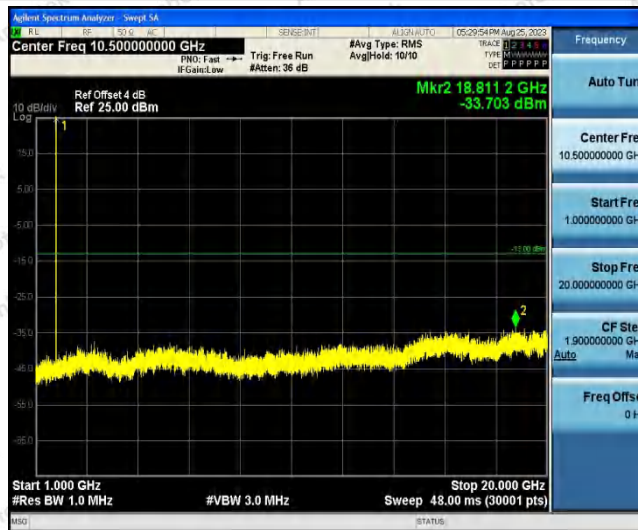

Band4-1.4MHz-QPSK-20393-1RB#0-Range2:1000~20000MHz

Band4-1.4MHz-16QAM-19957-1RB#0-Range1:30~1000MHz

Shenzhen Anbotek Compliance Laboratory Limited

Address: 1/F., Building D, Sogood Science and Technology Park, Sanwei Community, Hangcheng Street, Bao'an District, Shenzhen, Guangdong, China.
Tel: (86) 0755-26066440 Fax: (86) 0755-26014772 Email: service@anbotek.com

Hotline
400-003-0500
www.anbotek.com.cn