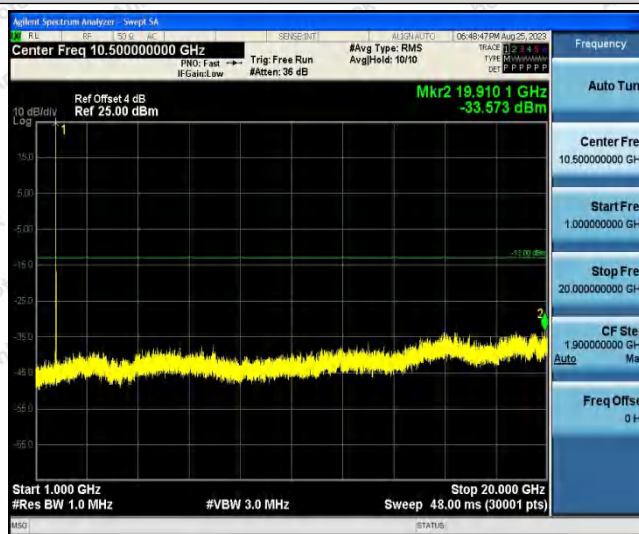

Band4-15MHz-16QAM-20025-1RB#0-Range1:30~1000MHz