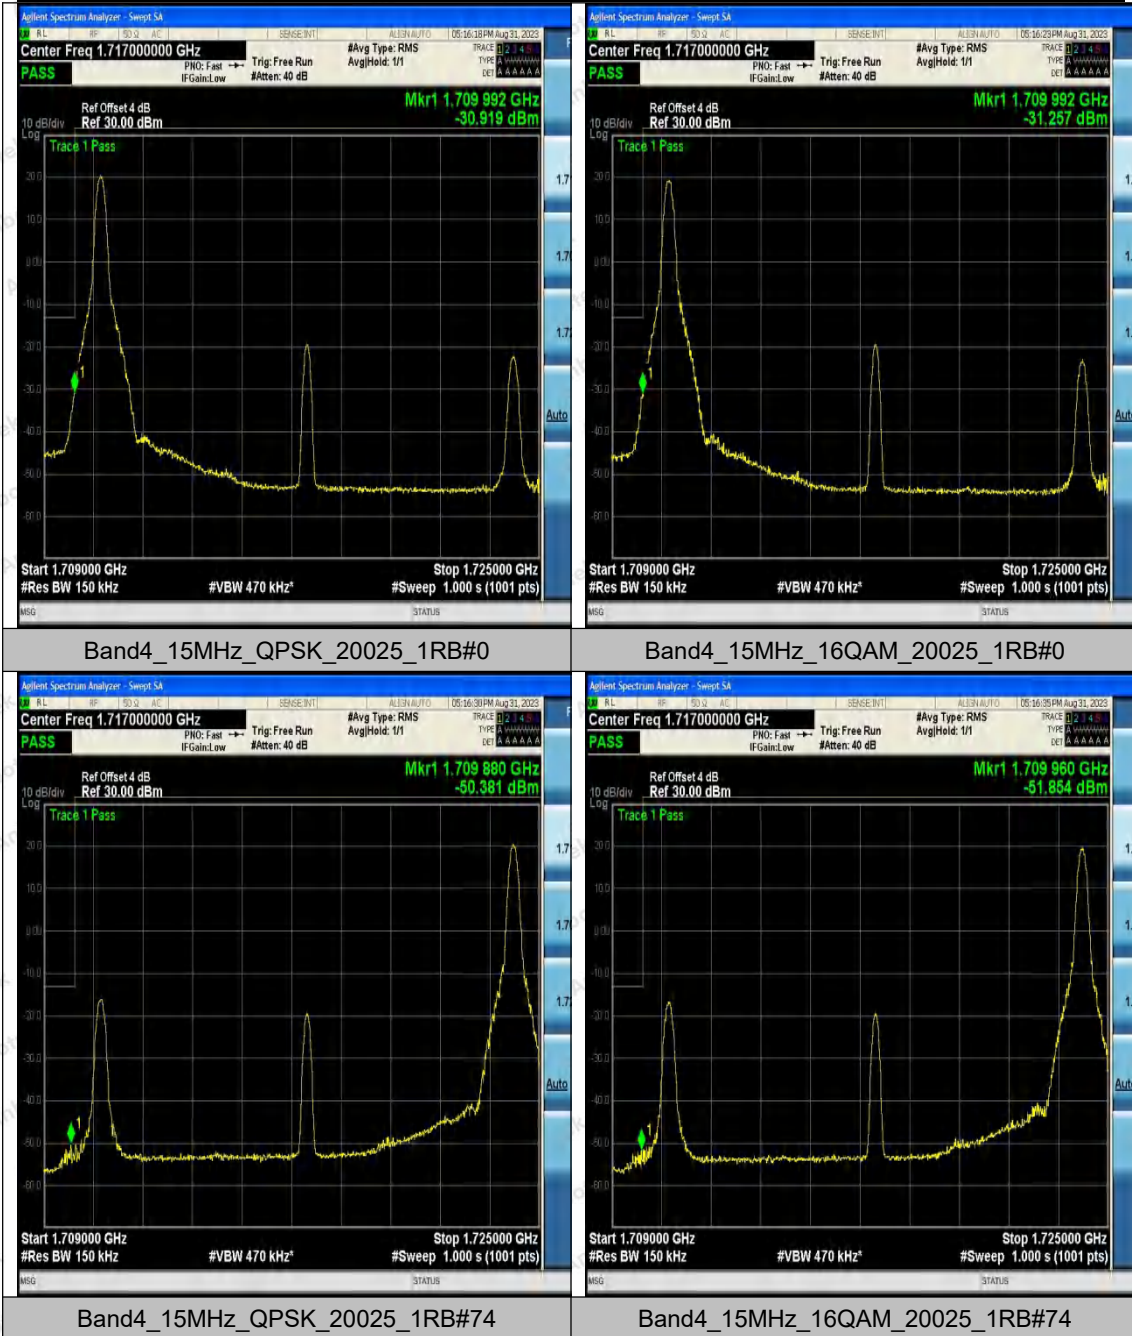

Shenzhen Anbotek Compliance Laboratory Limited

Address: 1/F., Building D, Sogood Science and Technology Park, Sanwei Community, Hangcheng Street, Bao'an District, Shenzhen, Guangdong, China.
Tel: (86) 0755-26066440 Fax: (86) 0755-26014772 Email: service@anbotek.com

Hotline
400-003-0500
www.anbotek.com.cn