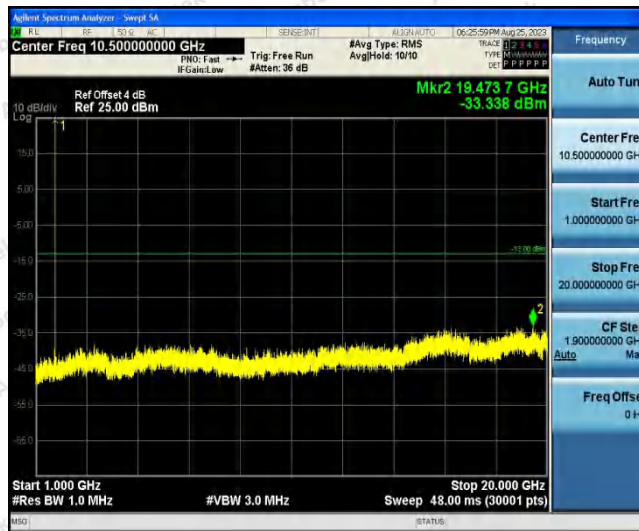

Band4-10MHz-16QAM-20175-1RB#0-Range1:30~1000MHz