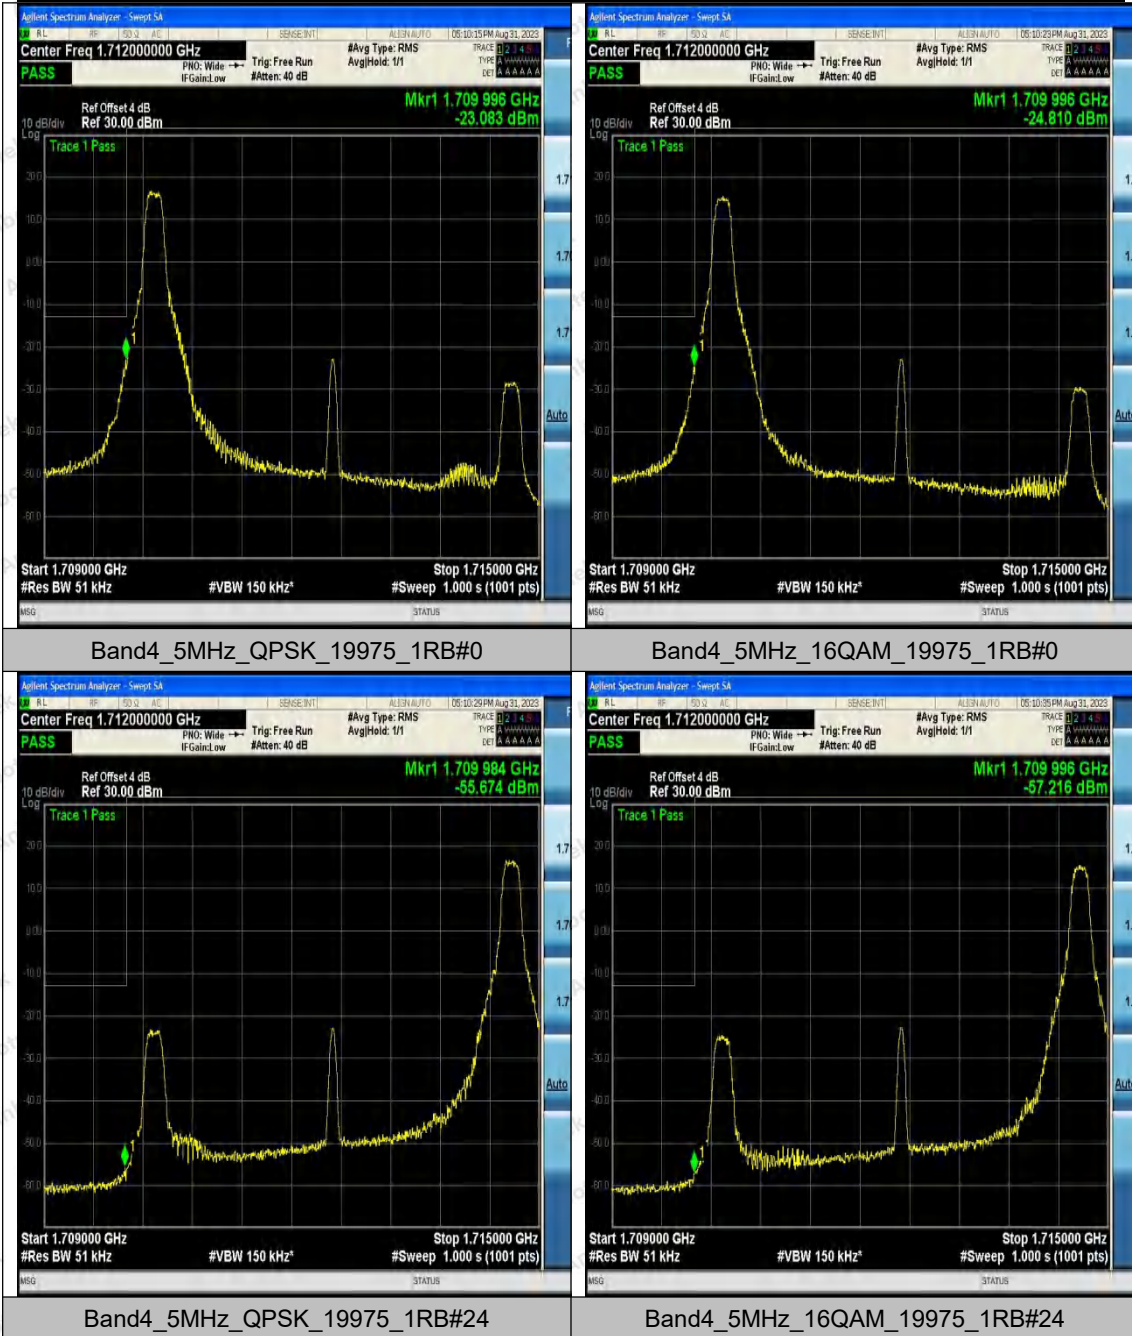

Shenzhen Anbotek Compliance Laboratory Limited

Address: 1/F., Building D, Sogood Science and Technology Park, Sanwei Community, Hangcheng Street, Bao'an District, Shenzhen, Guangdong, China.
Tel: (86) 0755-26066440 Fax: (86) 0755-26014772 Email: service@anbotek.com

Hotline
400-003-0500
www.anbotek.com.cn