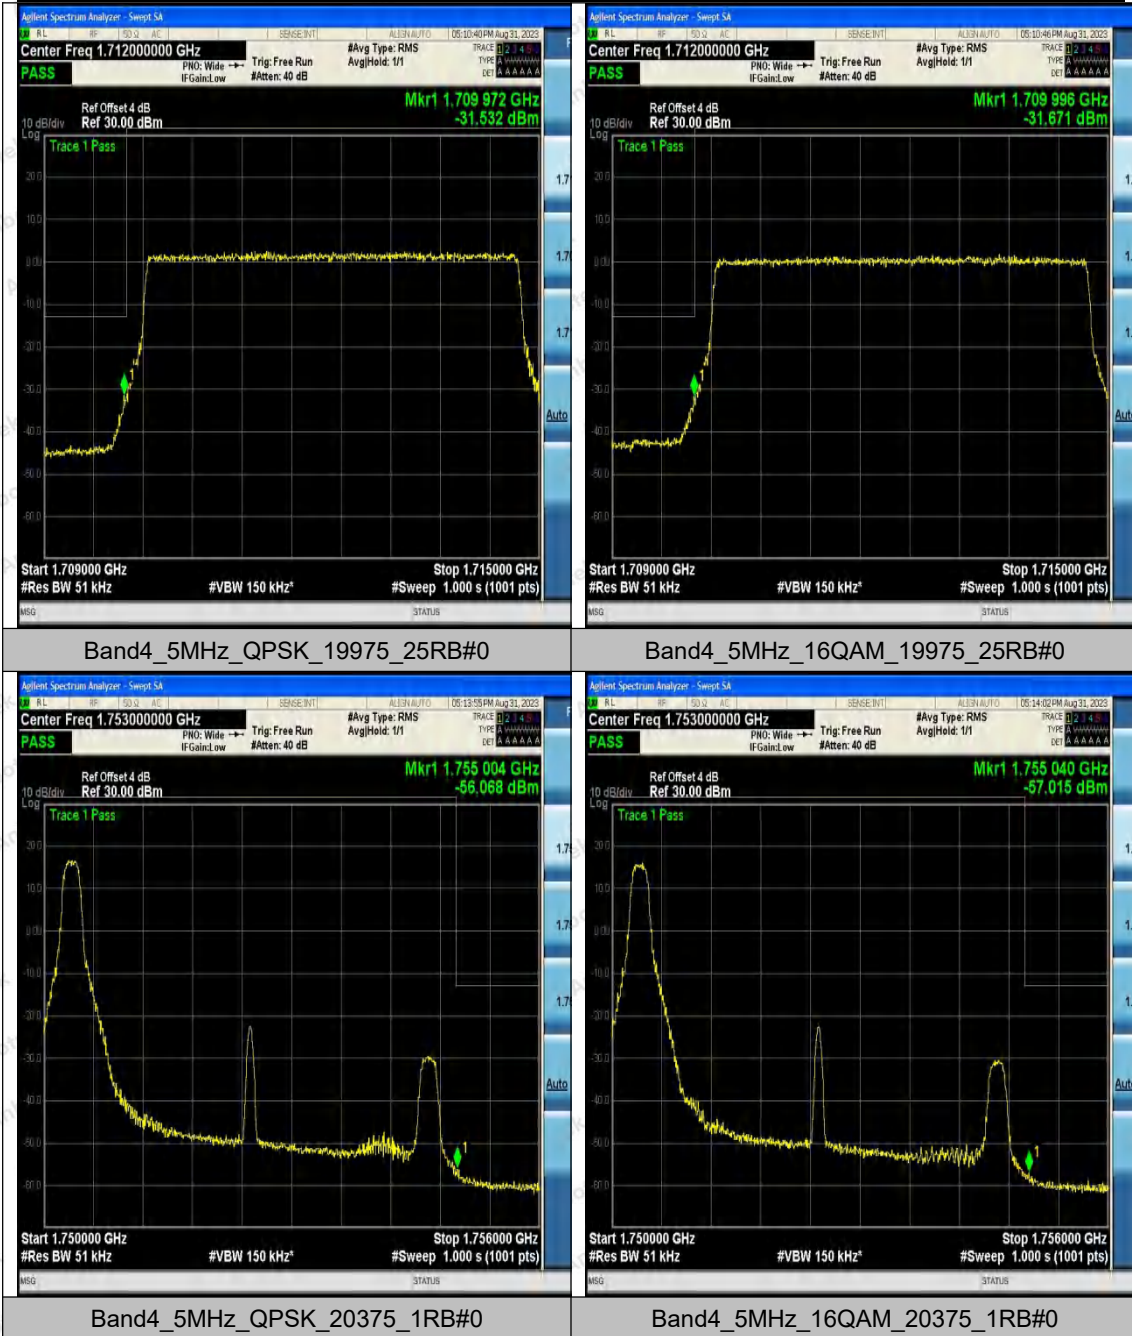

Shenzhen Anbotek Compliance Laboratory Limited

Address: 1/F., Building D, Sogood Science and Technology Park, Sanwei Community, Hangcheng Street, Bao'an District, Shenzhen, Guangdong, China.
Tel: (86) 0755-26066440 Fax: (86) 0755-26014772 Email: service@anbotek.com

Hotline
400-003-0500
www.anbotek.com.cn