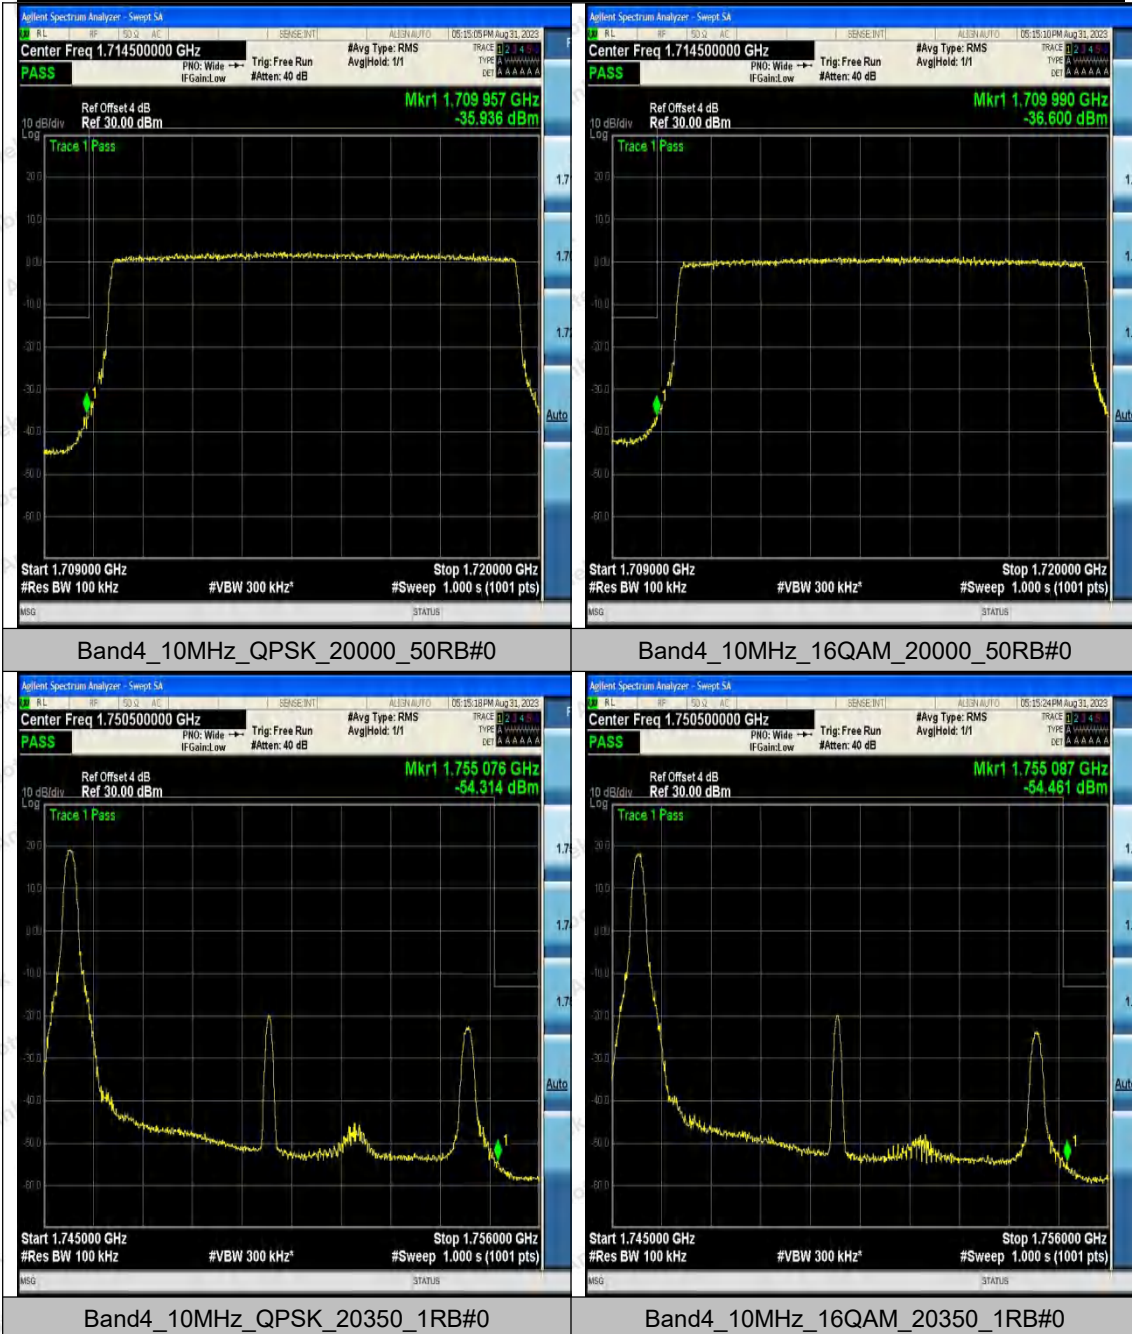

Shenzhen Anbotek Compliance Laboratory Limited

Address: 1/F., Building D, Sogood Science and Technology Park, Sanwei Community, Hangcheng Street, Bao'an District, Shenzhen, Guangdong, China.
Tel: (86) 0755-26066440 Fax: (86) 0755-26014772 Email: service@anbotek.com

Hotline
400-003-0500
www.anbotek.com.cn