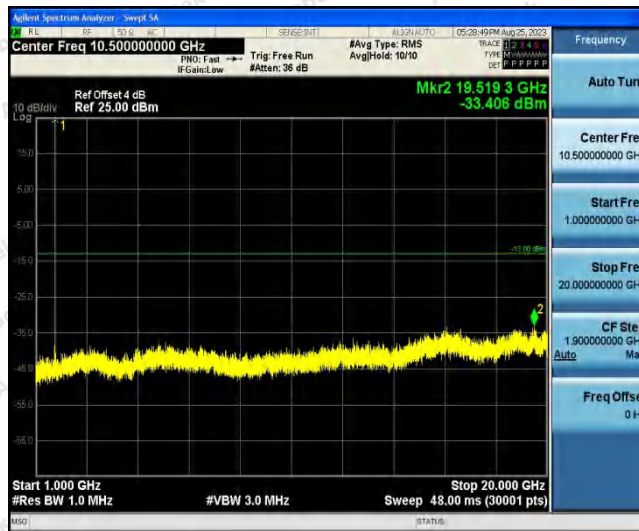

Band4-1.4MHz-16QAM-20175-1RB#0-Range1:30~1000MHz