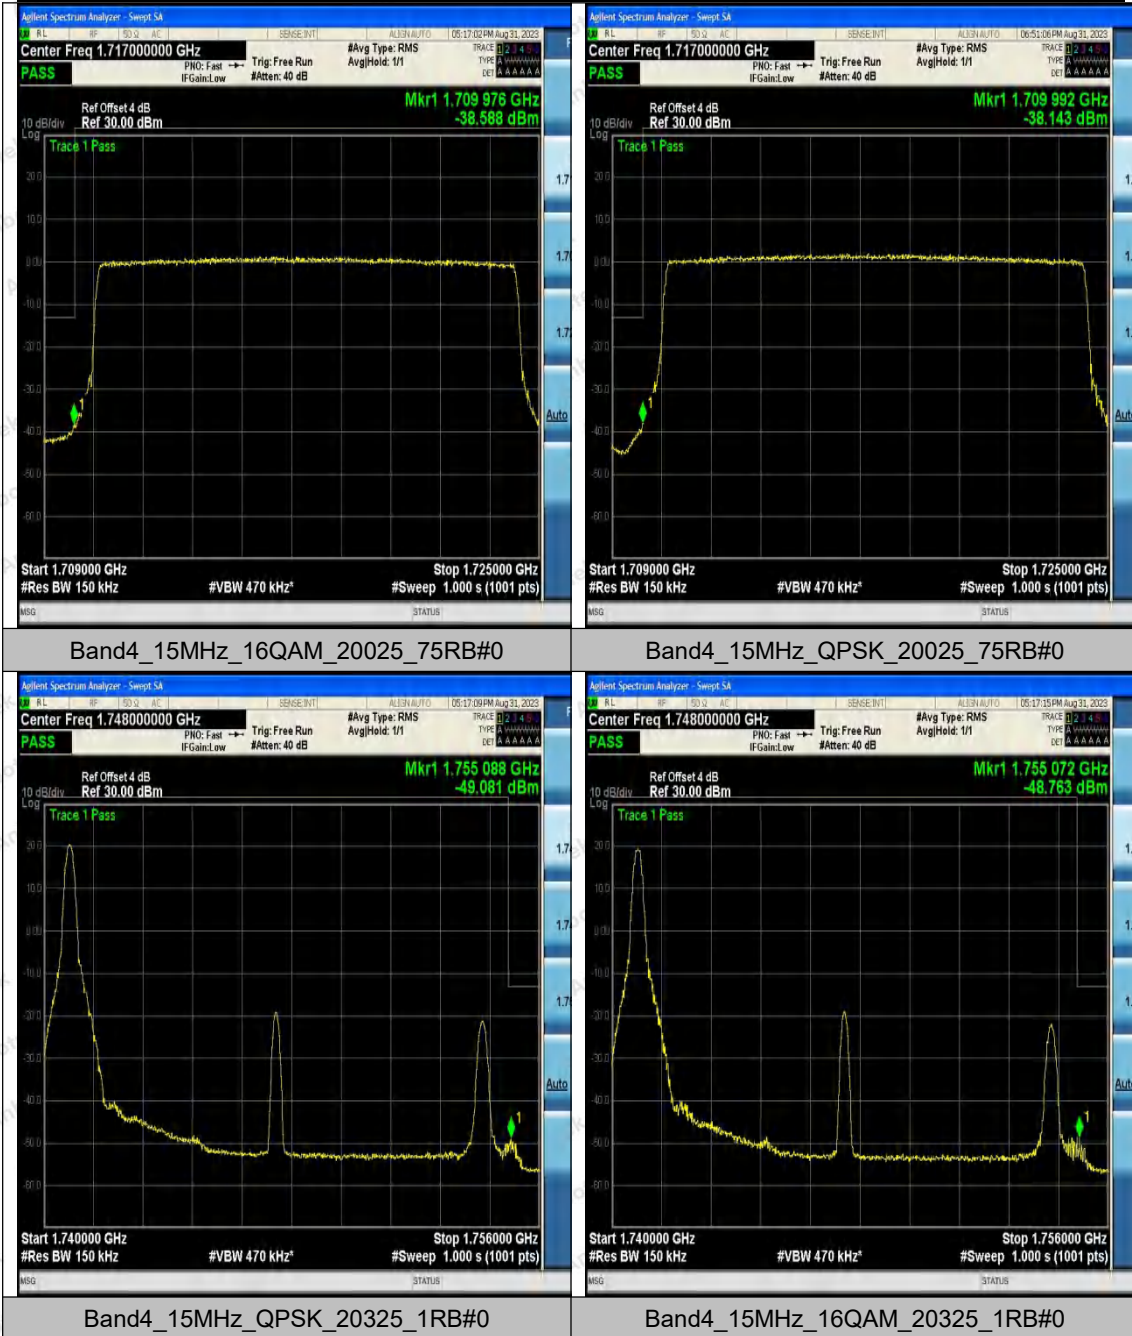

Shenzhen Anbotek Compliance Laboratory Limited

Address: 1/F., Building D, Sogood Science and Technology Park, Sanwei Community, Hangcheng Street, Bao'an District, Shenzhen, Guangdong, China.
Tel: (86) 0755-26066440 Fax: (86) 0755-26014772 Email: service@anbotek.com

Hotline
400-003-0500
www.anbotek.com.cn