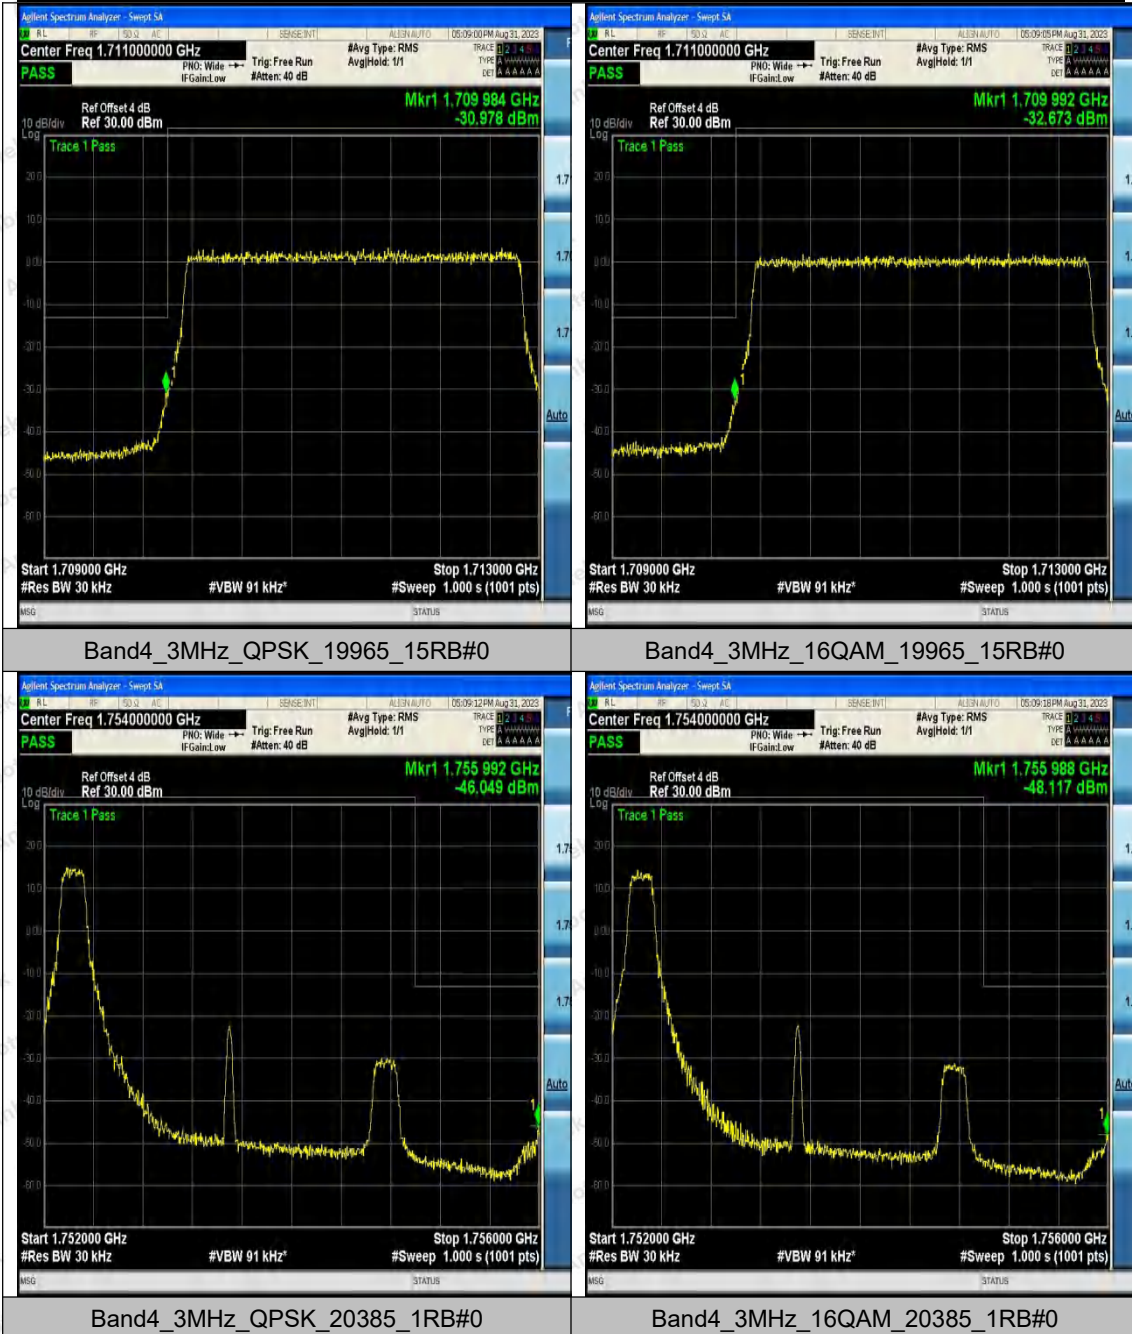

Shenzhen Anbotek Compliance Laboratory Limited

Address: 1/F., Building D, Sogood Science and Technology Park, Sanwei Community, Hangcheng Street, Bao'an District, Shenzhen, Guangdong, China.
Tel: (86) 0755-26066440 Fax: (86) 0755-26014772 Email: service@anbotek.com

Hotline
400-003-0500
www.anbotek.com.cn