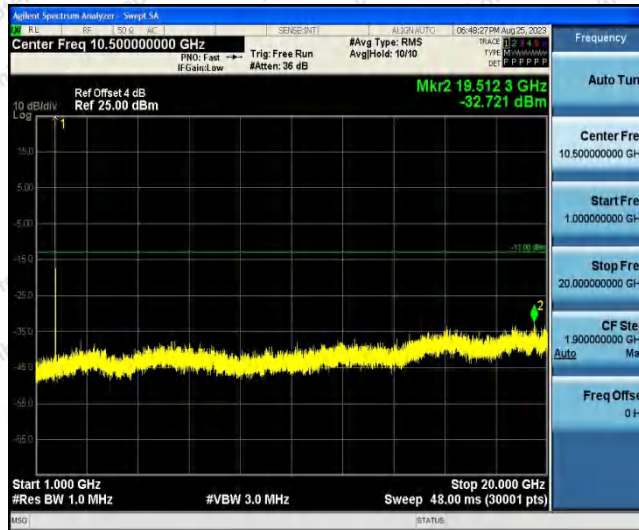

Band4-15MHz-16QAM-20325-1RB#0-Range1:30~1000MHz