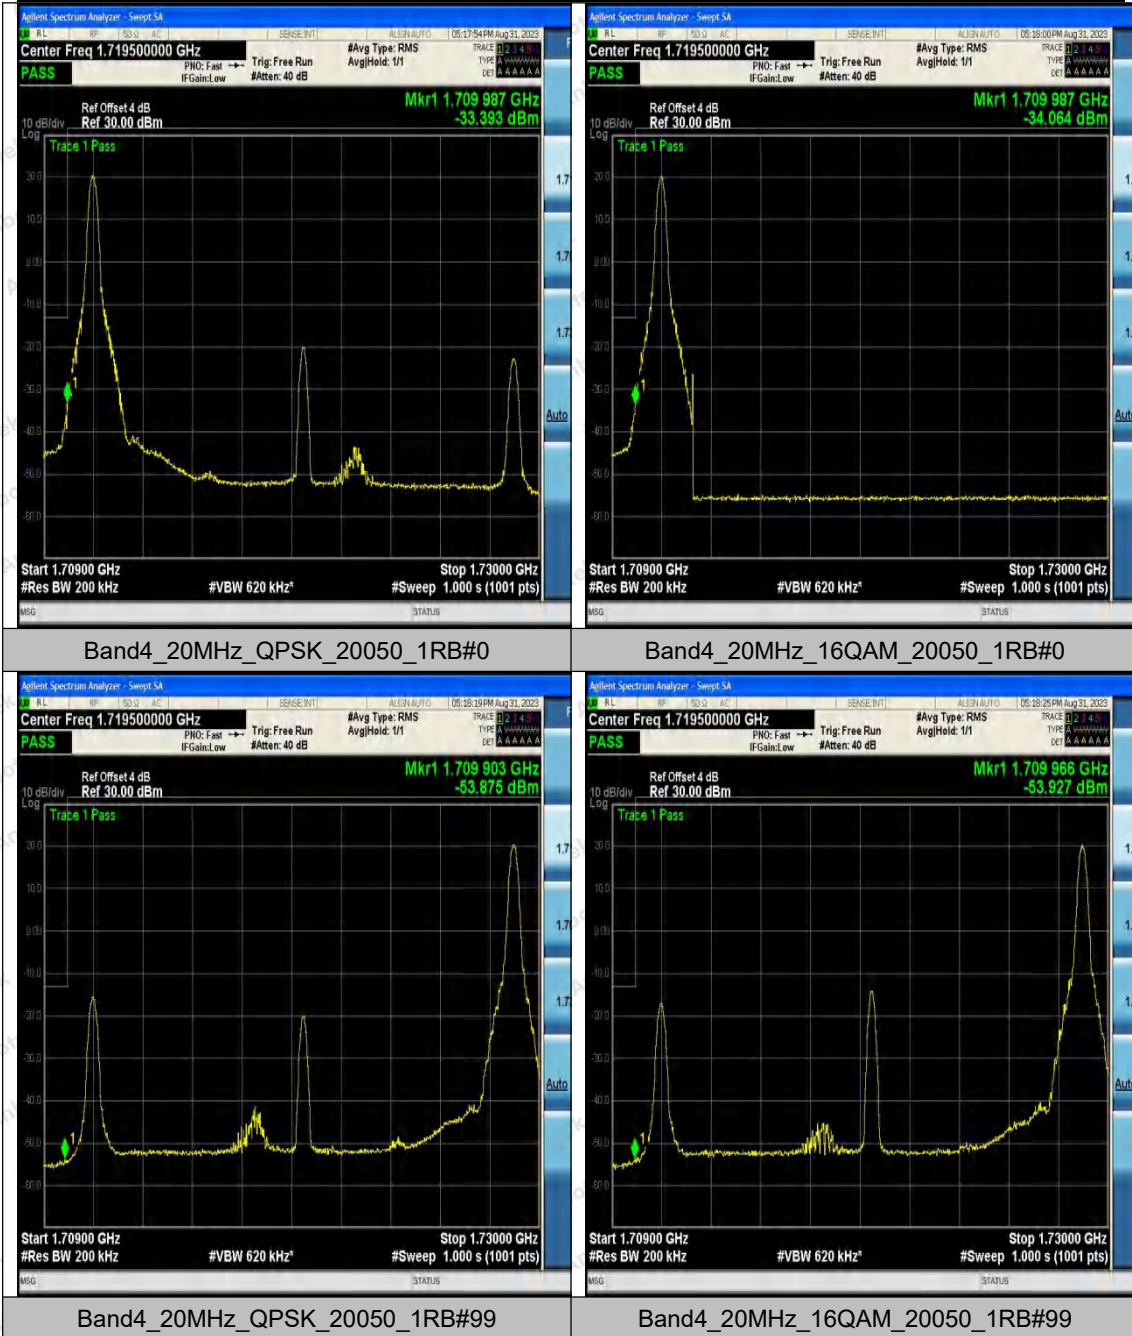

Shenzhen Anbotek Compliance Laboratory Limited

Address: 1/F., Building D, Sogood Science and Technology Park, Sanwei Community, Hangcheng Street, Bao'an District, Shenzhen, Guangdong, China.
Tel: (86) 0755-26066440 Fax: (86) 0755-26014772 Email: service@anbotek.com

Hotline
400-003-0500
www.anbotek.com.cn