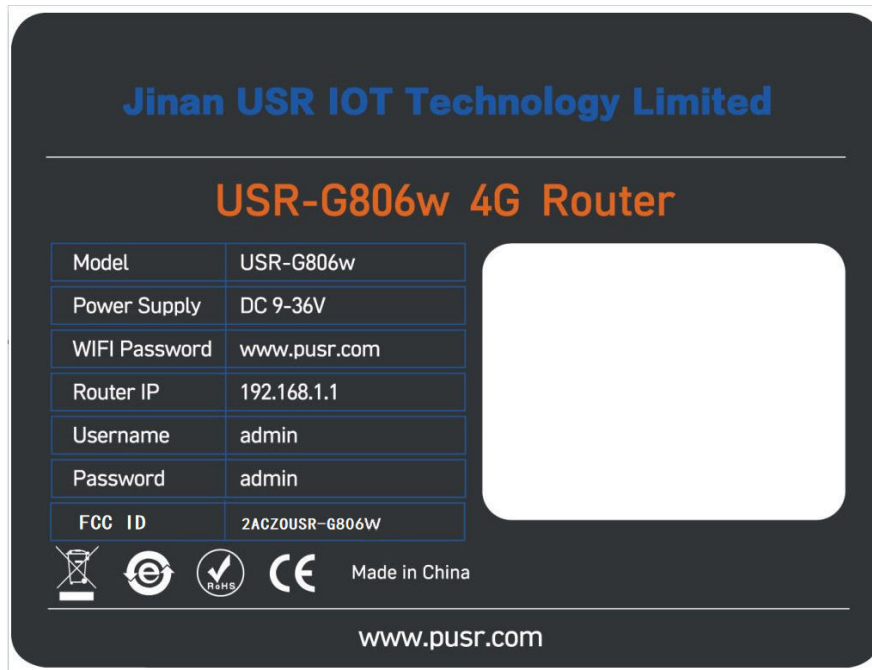

## EXHIBIT A - FCC ID LABEL AND LOCATION

### FCC ID Label

### FCC ID Label Location Information

The label shown shall be permanently affixed at a conspicuous location on the device and be readily visible to the user at the time purchase (Labeling requirements per 2.925)