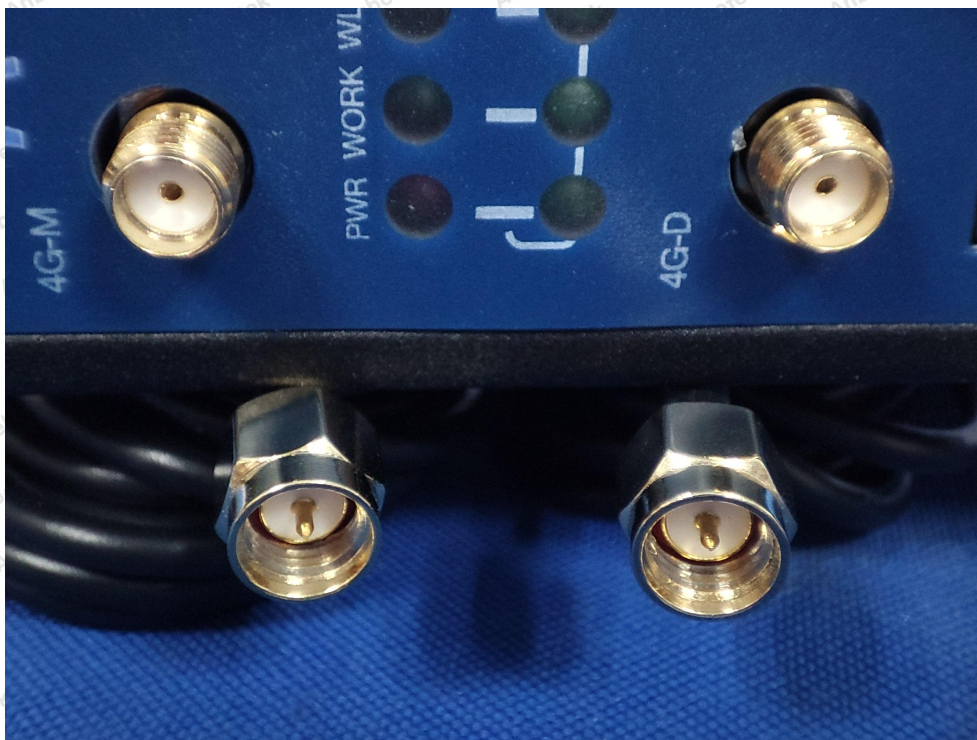

External Photograph

WIFI ANT

LTE Main ANT

LTE DIV AN

Anbotek

Product Safety

Shenzhen Anbotek Compliance Laboratory Limited

Address: 1/F., Building D, Sogood Science and Technology Park, Sanwei Community, Hangcheng Street, Bao'an District, Shenzhen, Guangdong, China.
Tel: (86) 0755-26066440 Fax: (86) 0755-26014772 Email: service@anbotek.com