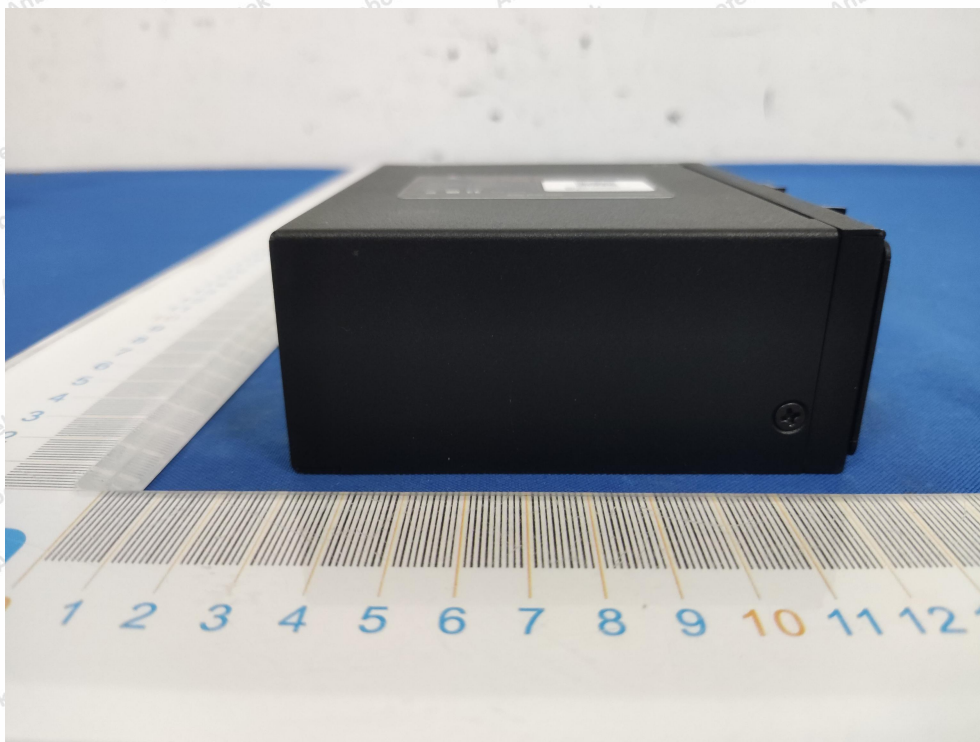

External Photograph

WIFI ANT

LTE Main ANT

LTE DIV AN

Anbotek

Product Safety

Shenzhen Anbotek Compliance Laboratory Limited

Address: 1/F., Building D, Sogood Science and Technology Park, Sanwei Community, Hangcheng Street, Bao'an District, Shenzhen, Guangdong, China.
Tel: (86) 0755-26066440 Fax: (86) 0755-26014772 Email: service@anbotek.com