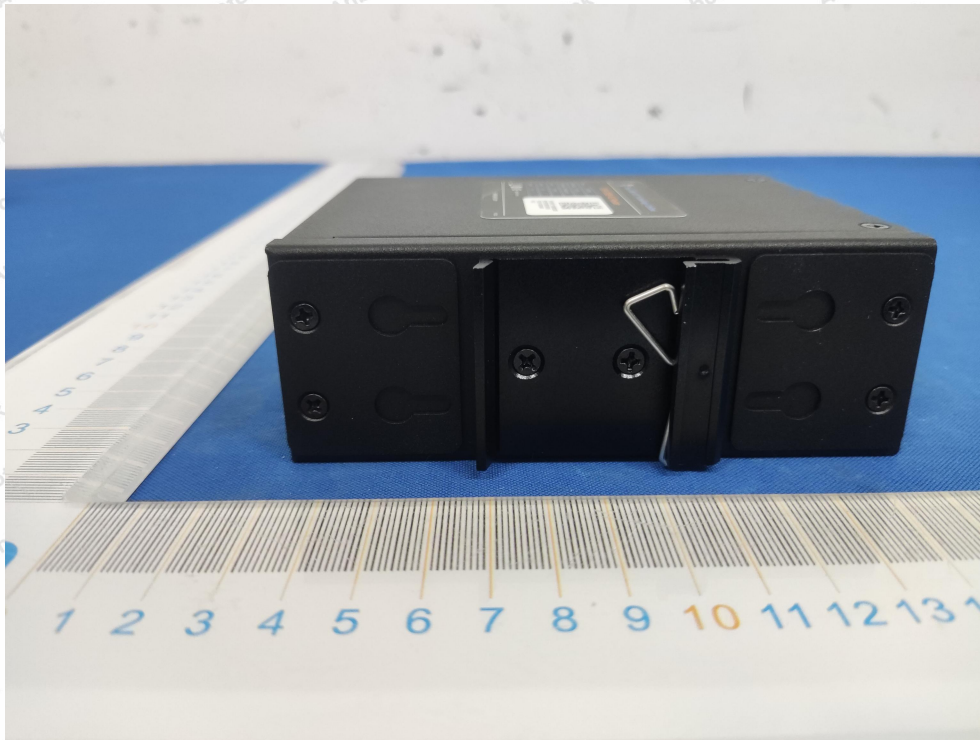

Code: AB-RF-05-b

Hotline

400-003-0500

www.anbotek.com.cn

Anbotek

Product Safety

Shenzhen Anbotek Compliance Laboratory Limited

Address: 1/F., Building D, Sogood Science and Technology Park, Sanwei Community, Hangcheng Street, Bao'an District, Shenzhen, Guangdong, China.
Tel: (86) 0755-26066440 Fax: (86) 0755-26014772 Email: service@anbotek.com