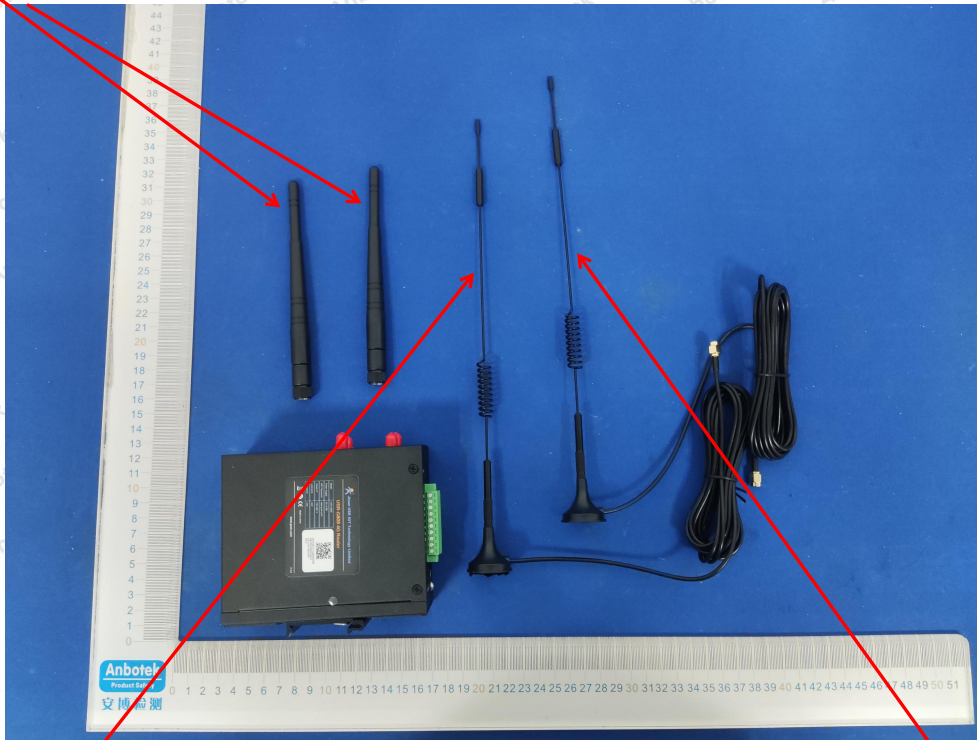

External Photograph

WIFI ANT

LTE Main ANT

LTE DIV AN

Anbotek

Product Safety

Shenzhen Anbotek Compliance Laboratory Limited

Address: 1/F., Building D, Sogood Science and Technology Park, Sanwei Community, Hangcheng Street, Bao'an District, Shenzhen, Guangdong, China.
Tel: (86) 0755-26066440 Fax: (86) 0755-26014772 Email: service@anbotek.com