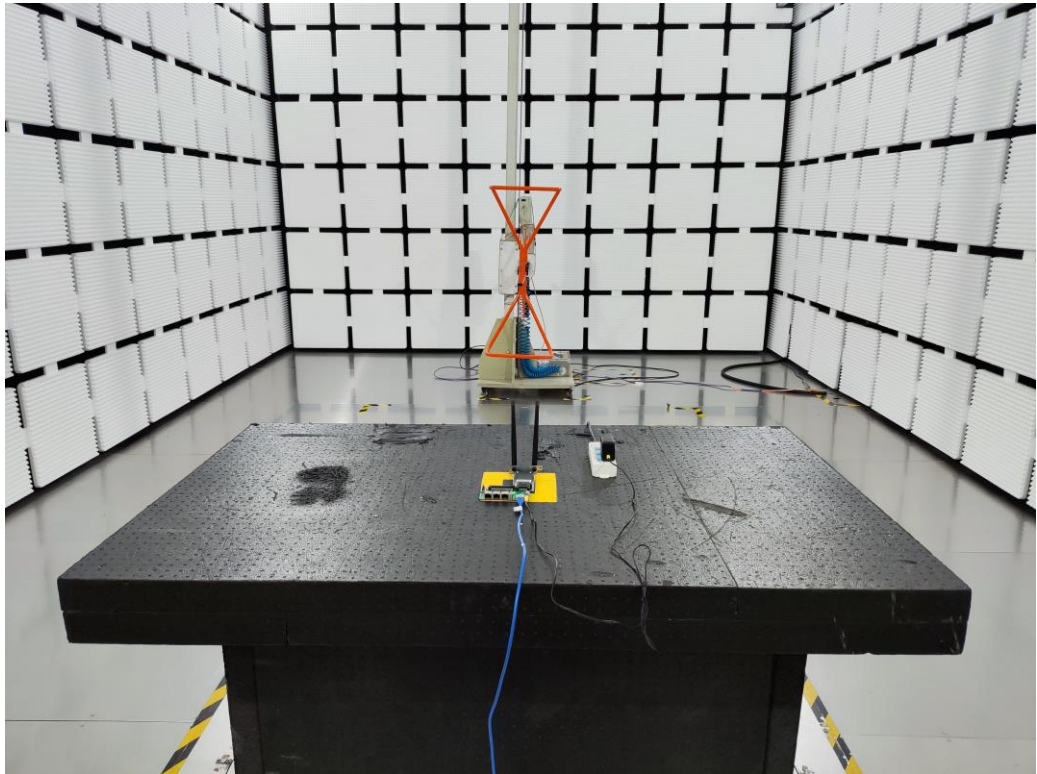

TEST SETUP PHOTOGRAPHS OF EUT

AC POWER LINE CONDUCTED EMISSION TEST

Front View

Side View

RADIATED EMISSION TEST

Below 1GHz

Above 1GHz