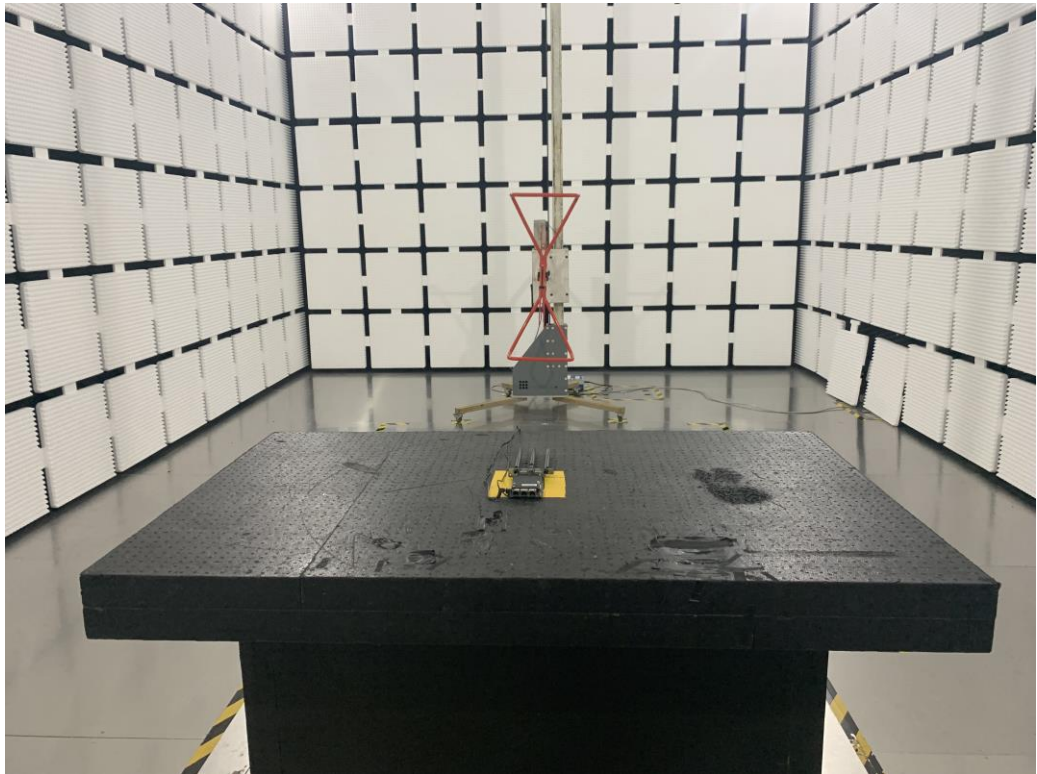

TEST SETUP PHOTOGRAPHS OF EUT

AC POWER LINE CONDUCTED EMISSION TEST

Front View

Side View

RADIATED EMISSION TEST

Below 1GHz

Above 1GHz