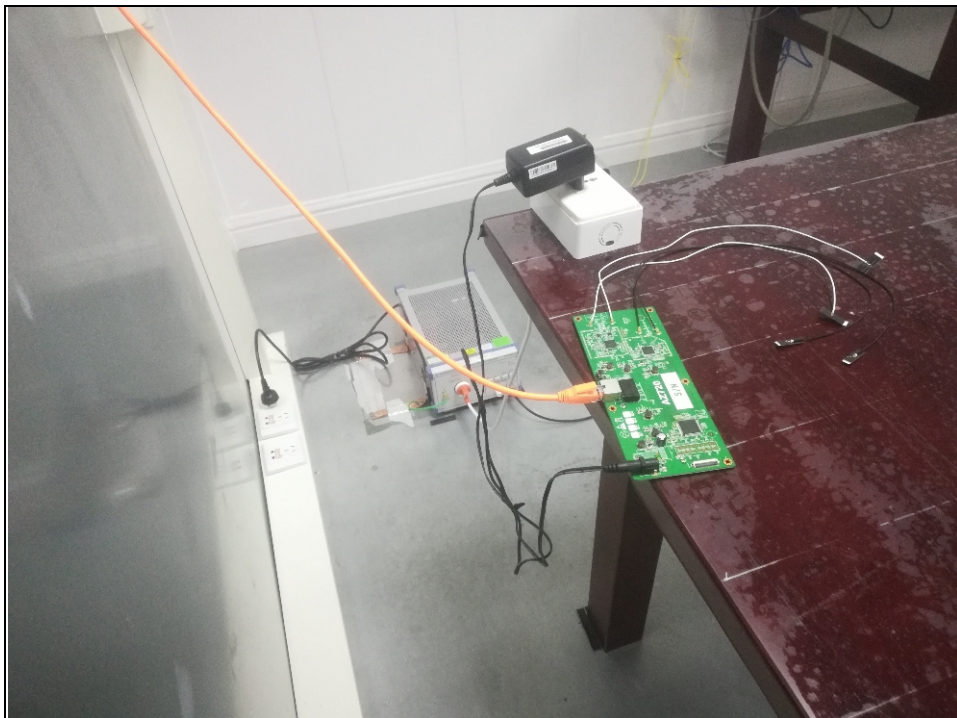

Set-up for conducted emission test

Set-up for radiated emission test

Frequency Range: 30MHz~1GHz

Frequency Range: Above 1GHz