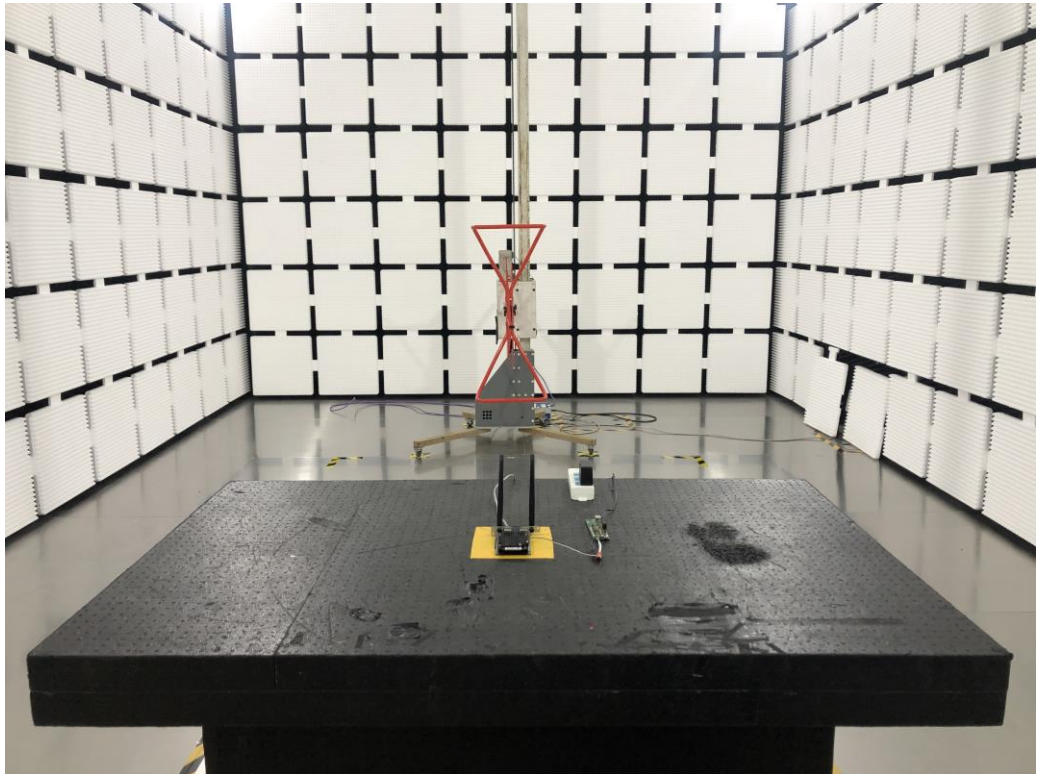

TEST SETUP PHOTOGRAPHS OF EUT

AC POWER LINE CONDUCTED EMISSION TEST

Front View

Side View

RADIATED EMISSION TEST

Below 1GHz

Above 1GHz