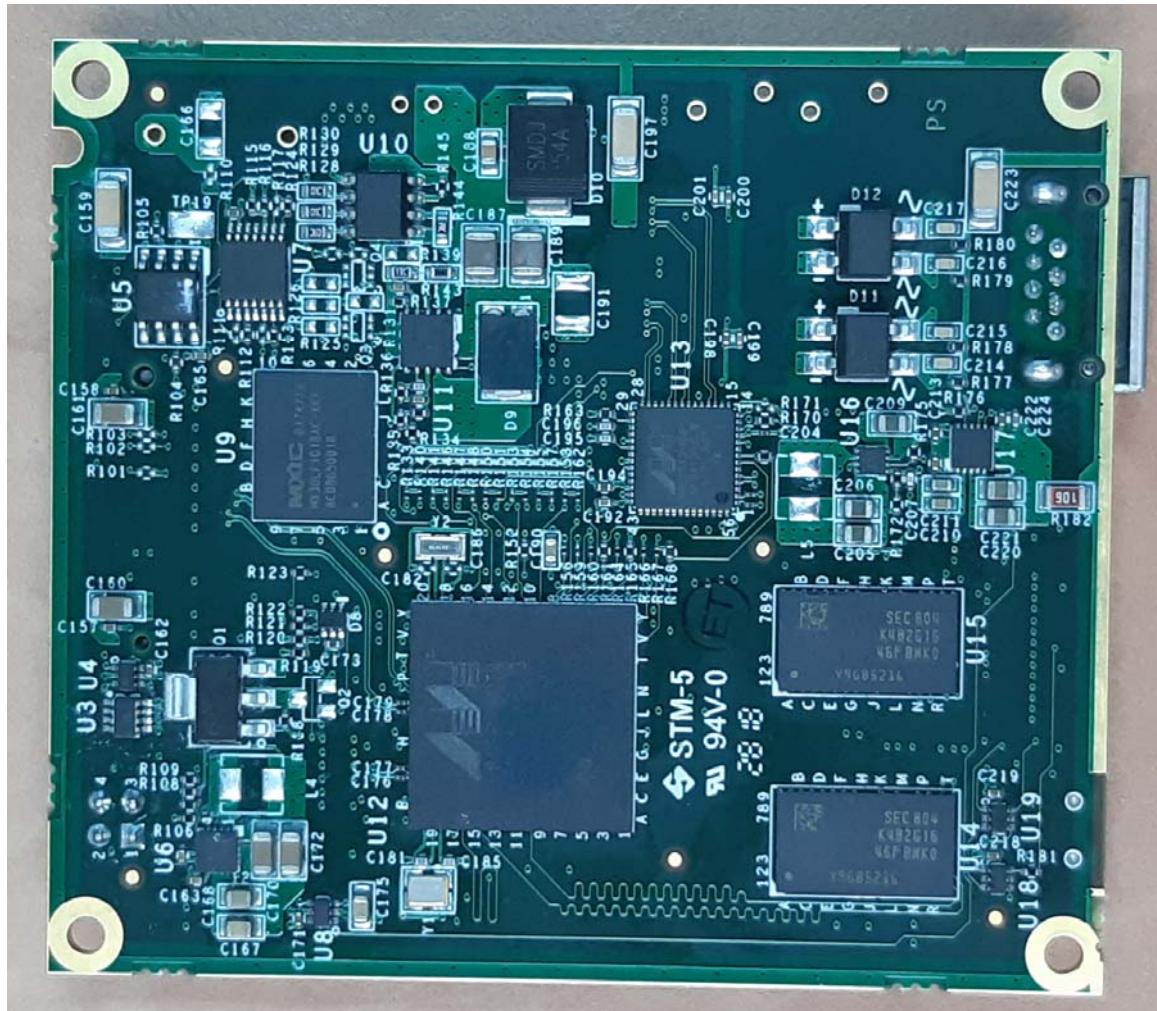

## **INTERNAL PHOTOGRAPHS**

This document contains 4 photographs

Photograph No.1  
MultiHaul MH-T201-CNN-PoE-MWB internal view with antenna

Photograph No.2  
MultiHaul MH-T201-CNN-PoE-MWB motherboard second side view

Photograph No.3  
MultiHaul RF and antenna module second side

Antenna FARF042

**Photograph No.4**  
**MultiHaul case internal view**