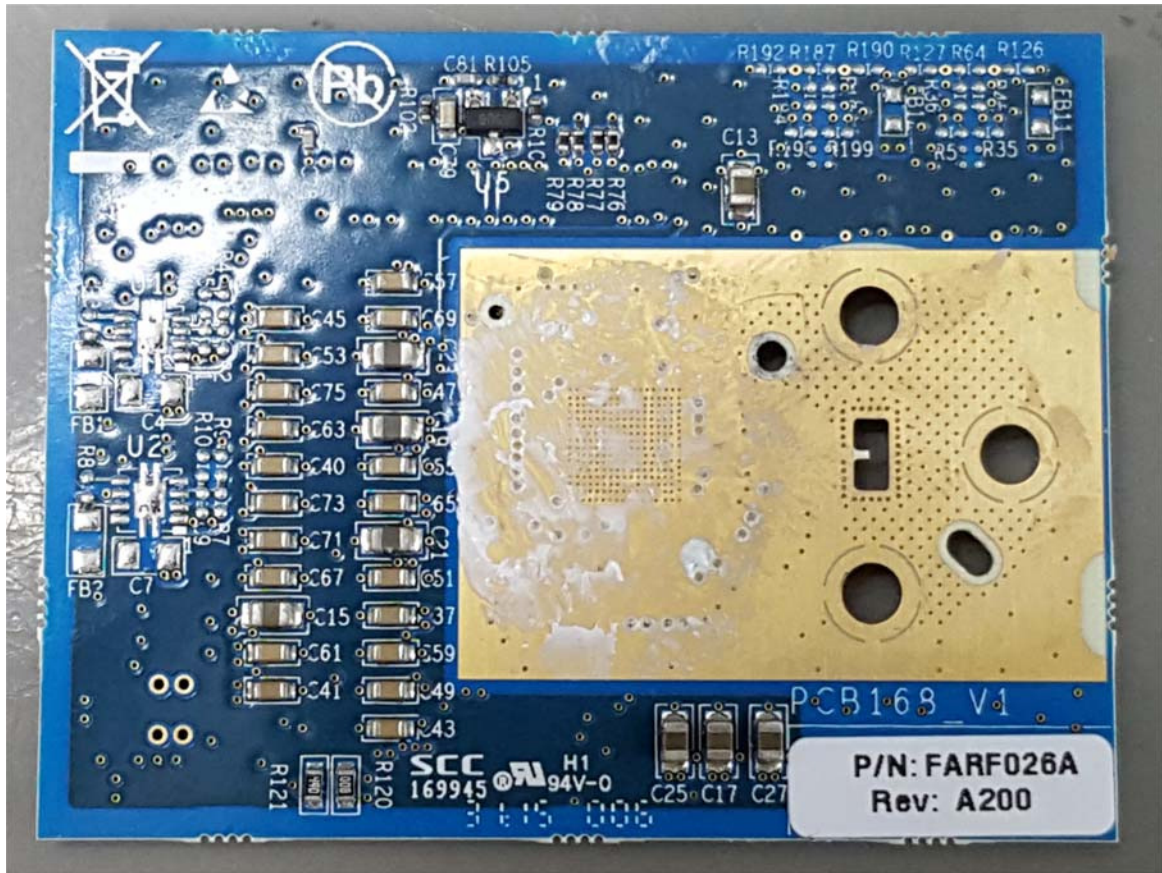

INTERNAL PHOTOGRAPHS

This document contains 7 photographs

Photograph No.1
EtherHaul EH-600T internal view

Photograph No.2
EtherHaul EH-600T internal view

Photograph No.3
EtherHaul EH-600T motherboard front view

Photograph No.4
EtherHaul EH-600T motherboard second side view

Photograph No.5
EtherHaul EH-600T RF card front view

Photograph No.6
EtherHaul EH-600T RF card second side view

Photograph No.7
EtherHaul EH-600T antenna