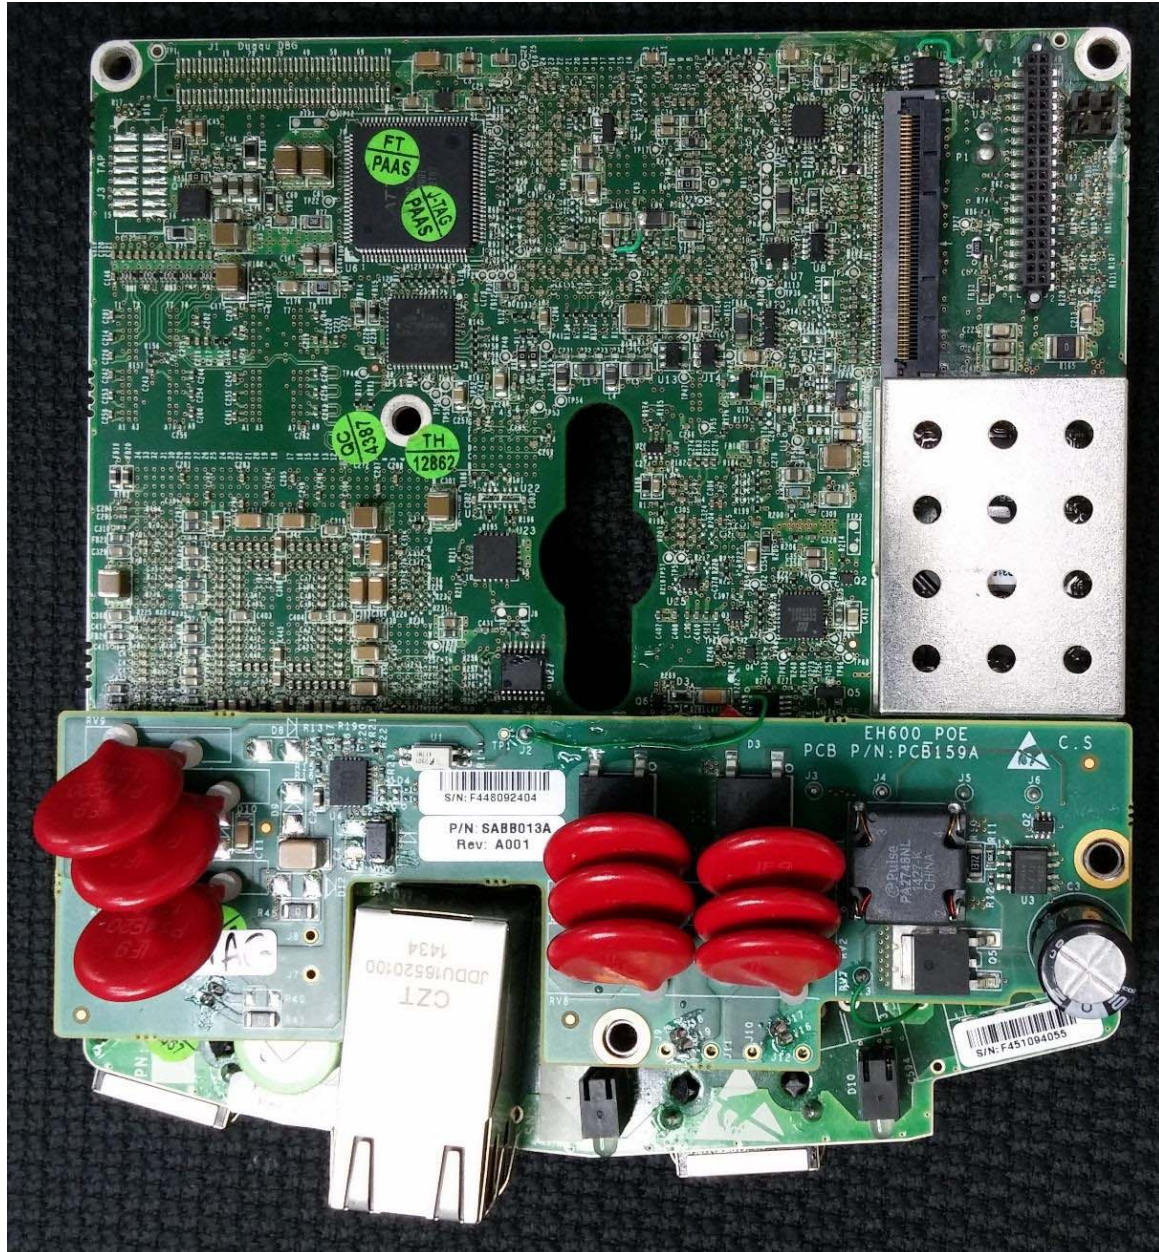

INTERNAL PHOTOGRAPHS

This document contains 6 photographs

Photograph No.1
EtherHaul EH-600T C0 internal view

Photograph No.2
EtherHaul EH-600T C0 baseband module top view

Photograph No.3
EtherHaul EH-600T C0 baseband module bottom view

Photograph No.4
EtherHaul EH-600T C0 RF card front view

Photograph No.5
EtherHaul EH-600T C0 RF card second side view

Photograph No.6
EtherHaul EH-600T antenna