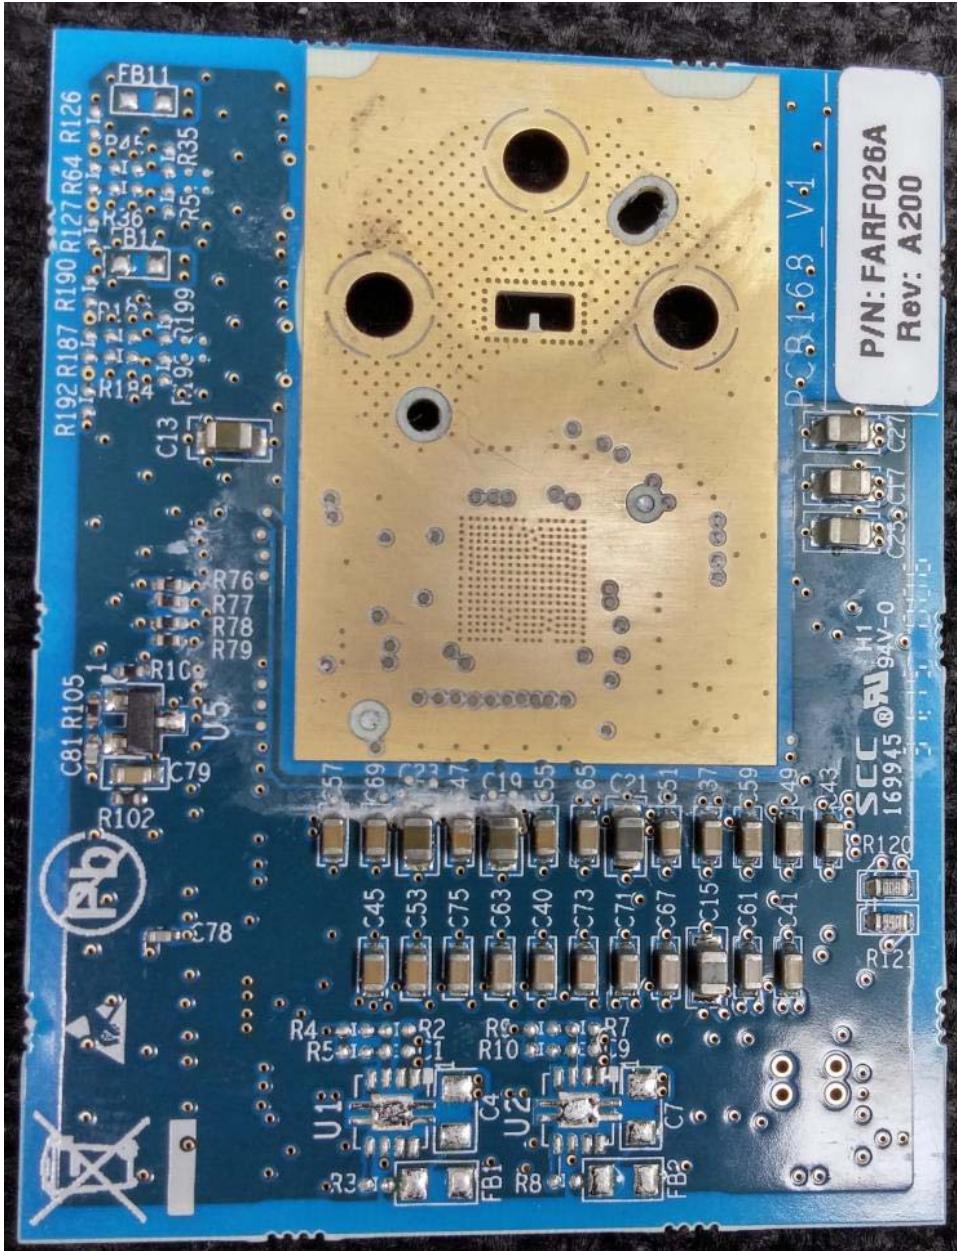

INTERNAL PHOTOGRAPHS

This document contains 6 photographs

Photograph No.1
EtherHaul EH-600T C0 internal view

Photograph No.2
EtherHaul EH-600T C0 baseband module top view

Photograph No.3
EtherHaul EH-600T C0 baseband module bottom view

Photograph No.4
EtherHaul EH-600T C0 RF card front view

Photograph No.5
EtherHaul EH-600T C0 RF card second side view

Photograph No.6
EtherHaul EH-600T antenna