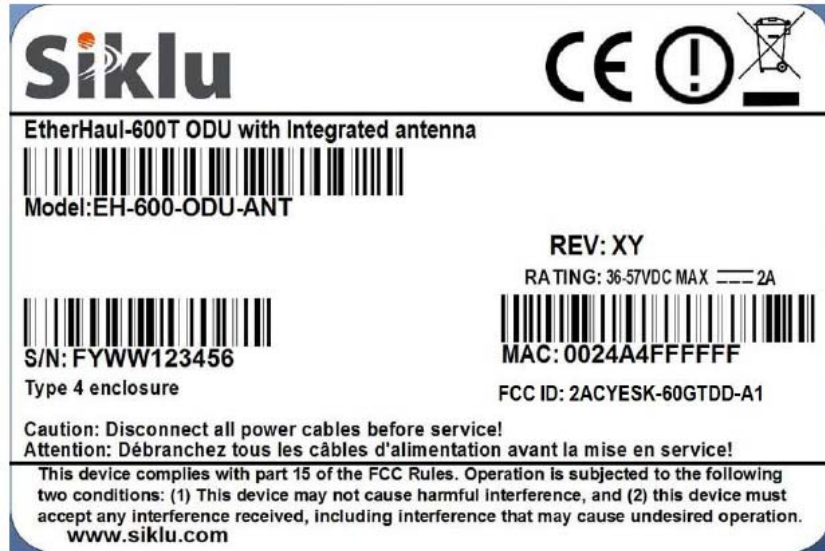

### LABEL

The label is affixed on the top side of the radio unit as shown below.  
The label material is PVC with a permanent adhesive.

EtherHaul EH-600T top panel, label with FCC ID:2ACYESK-60GTDD-A1 location