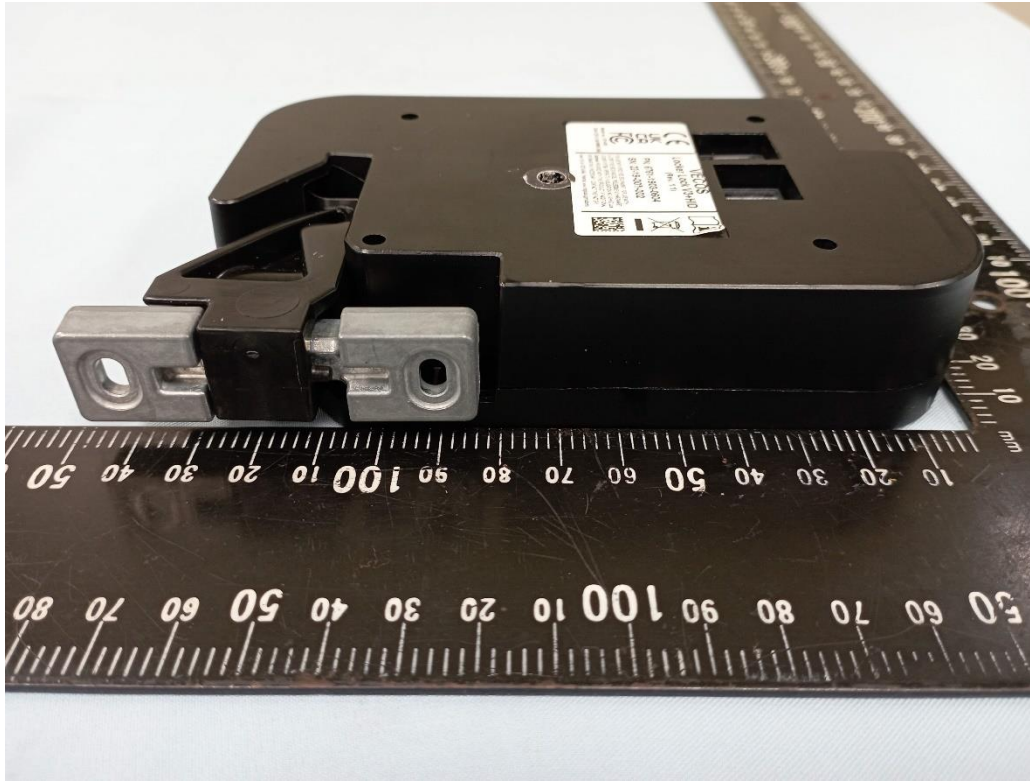

CN225Q81 (P15C-RFID) 001
CN225Q81 (FCC-RFEXP) 001
CN22ZZAQ (RSS210-RFID) 001
CN22ZZAQ (ISED-RFEXP) 001

Product: Locker Lock V3+ and Locker Lock V3+HID

Type Identification: V3+ and V3+HID