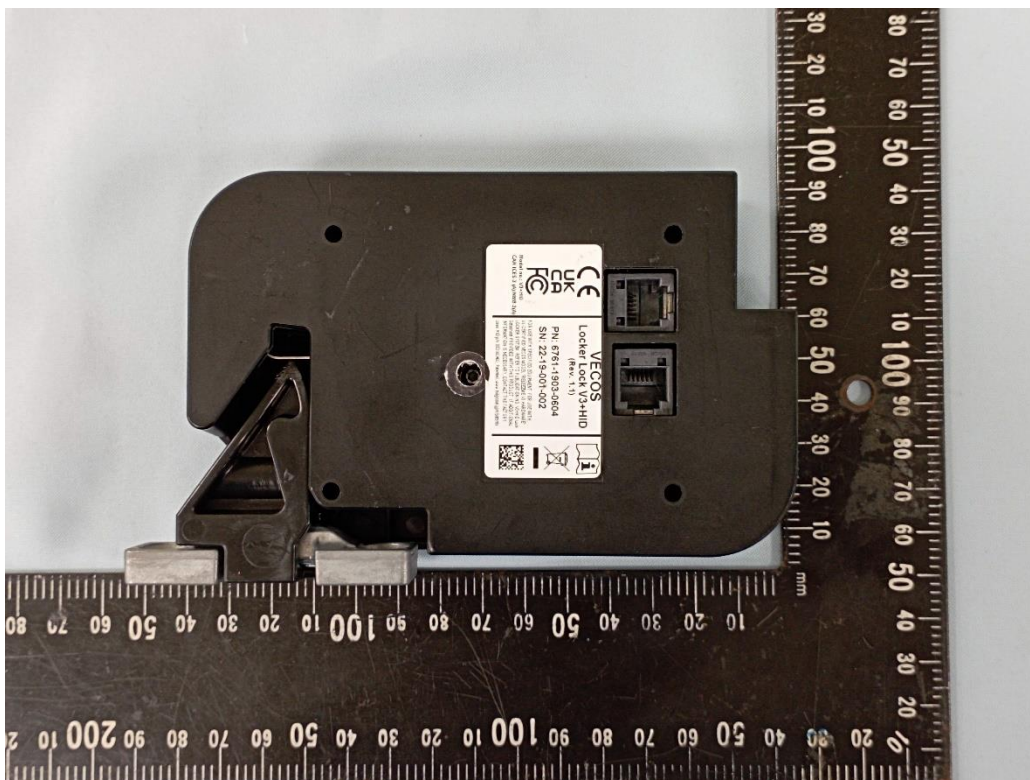

CN225Q81 (P15C-RFID) 001
CN225Q81 (FCC-RFEXP) 001
CN22ZZAQ (RSS210-RFID) 001
CN22ZZAQ (ISED-RFEXP) 001

Product: Locker Lock V3+ and Locker Lock V3+HID

Type Identification: V3+ and V3+HID

Model no. V3+

CN225Q81 (P15C-RFID) 001
CN225Q81 (FCC-RFEXP) 001
CN22ZZAQ (RSS210-RFID) 001
CN22ZZAQ (ISED-RFEXP) 001

Page 2 of 24

Product: Locker Lock V3+ and Locker Lock V3+HID

Type Identification: V3+ and V3+HID

CN225Q81 (P15C-RFID) 001
CN225Q81 (FCC-RFEXP) 001
CN22ZZAQ (RSS210-RFID) 001
CN22ZZAQ (ISED-RFEXP) 001

Page 3 of 24

Product: Locker Lock V3+ and Locker Lock V3+HID

Type Identification: V3+ and V3+HID

CN225Q81 (P15C-RFID) 001
CN225Q81 (FCC-RFEXP) 001
CN22ZZAQ (RSS210-RFID) 001
CN22ZZAQ (ISED-RFEXP) 001

Product: Locker Lock V3+ and Locker Lock V3+HID

Type Identification: V3+ and V3+HID

Model no. V3+HID

CN225Q81 (P15C-RFID) 001
CN225Q81 (FCC-RFEXP) 001
CN22ZZAQ (RSS210-RFID) 001
CN22ZZAQ (ISED-RFEXP) 001

Product: Locker Lock V3+ and Locker Lock V3+HID