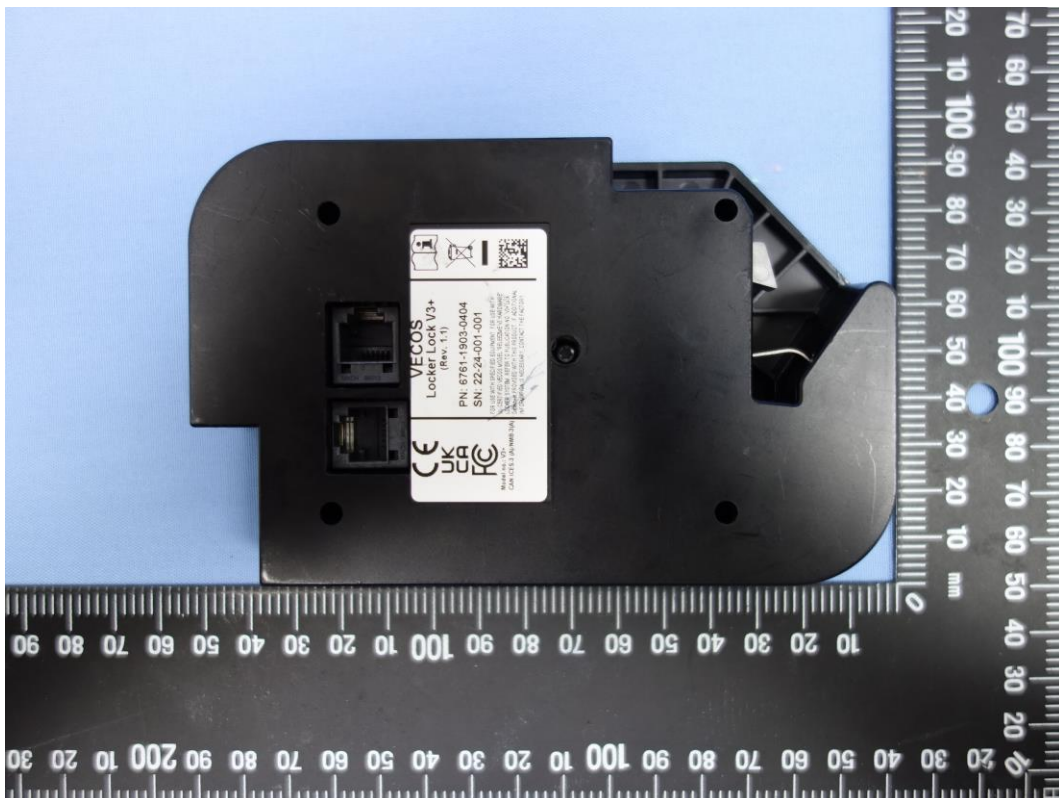

CN225Q81 (P15C-RFID) 001
CN225Q81 (FCC-RFEXP) 001
CN22ZZAQ (RSS210-RFID) 001
CN22ZZAQ (ISED-RFEXP) 001

Product: Locker Lock V3+ and Locker Lock V3+HID

Type Identification: V3+ and V3+HID

Model no. V3+

CN225Q81 (P15C-RFID) 001
CN225Q81 (FCC-RFEXP) 001
CN22ZZAQ (RSS210-RFID) 001
CN22ZZAQ (ISED-RFEXP) 001

Page 2 of 24

Product: Locker Lock V3+ and Locker Lock V3+HID

Type Identification: V3+ and V3+HID

CN225Q81 (P15C-RFID) 001
CN225Q81 (FCC-RFEXP) 001
CN22ZZAQ (RSS210-RFID) 001
CN22ZZAQ (ISED-RFEXP) 001

Page 3 of 24

Product: Locker Lock V3+ and Locker Lock V3+HID

Type Identification: V3+ and V3+HID

CN225Q81 (P15C-RFID) 001
CN225Q81 (FCC-RFEXP) 001
CN22ZZAQ (RSS210-RFID) 001
CN22ZZAQ (ISED-RFEXP) 001

Product: Locker Lock V3+ and Locker Lock V3+HID

Type Identification: V3+ and V3+HID

Model no. V3+HID

CN225Q81 (P15C-RFID) 001
CN225Q81 (FCC-RFEXP) 001
CN22ZZAQ (RSS210-RFID) 001
CN22ZZAQ (ISED-RFEXP) 001

Product: Locker Lock V3+ and Locker Lock V3+HID