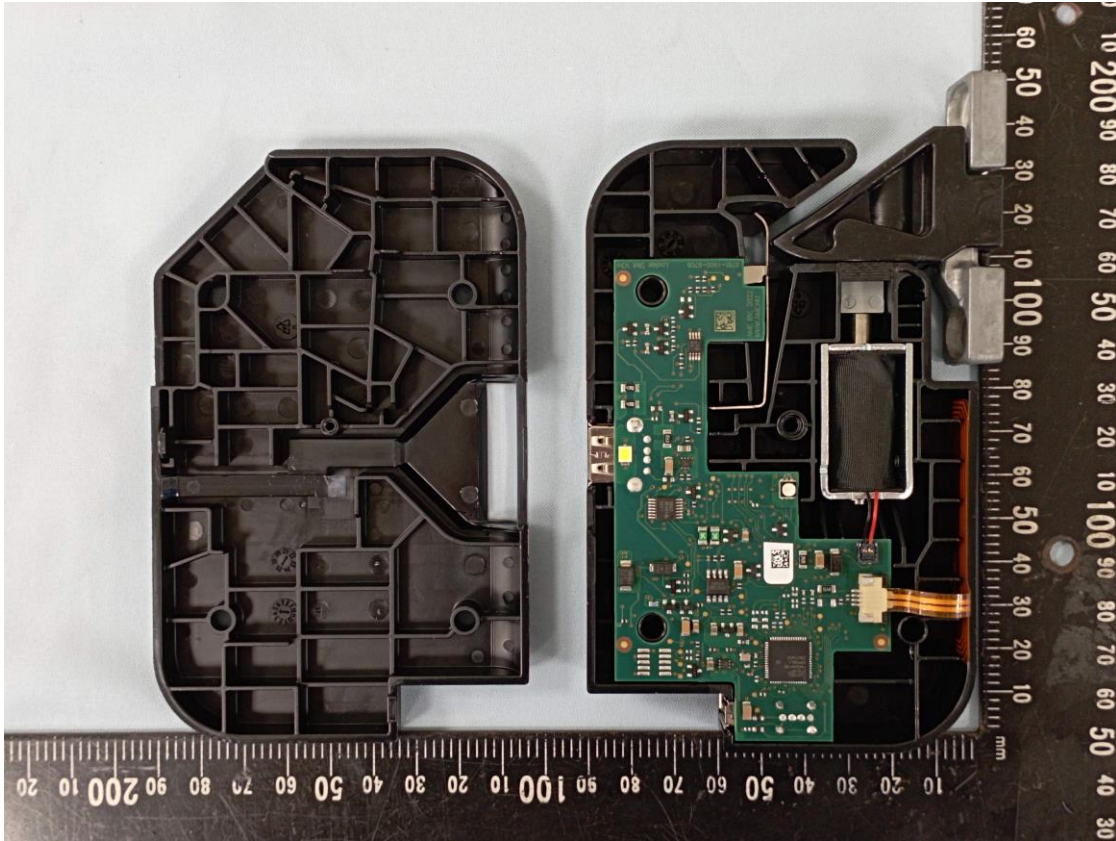

CN22BQH3 (P15C-RFID) 001  
CN22BQH3 (FCC-RFEXP) 001  
CN224HG9 (RSS210-RFID) 001  
CN224HG9 (ISED-RFEXP) 001

Product: Locker Lock V3+Legic  
Type Identification: V3+Legic

CN22BQH3 (P15C-RFID) 001  
CN22BQH3 (FCC-RFEXP) 001  
CN224HG9 (RSS210-RFID) 001  
CN224HG9 (ISED-RFEXP) 001

Product: Locker Lock V3+Legic  
Type Identification: V3+Legic

CN22BQH3 (P15C-RFID) 001  
CN22BQH3 (FCC-RFEXP) 001  
CN224HG9 (RSS210-RFID) 001  
CN224HG9 (ISED-RFEXP) 001

Product: Locker Lock V3+Legic  
Type Identification: V3+Legic

CN22BQH3 (P15C-RFID) 001  
CN22BQH3 (FCC-RFEXP) 001  
CN224HG9 (RSS210-RFID) 001  
CN224HG9 (ISED-RFEXP) 001

Product: Locker Lock V3+Legic  
Type Identification: V3+Legic