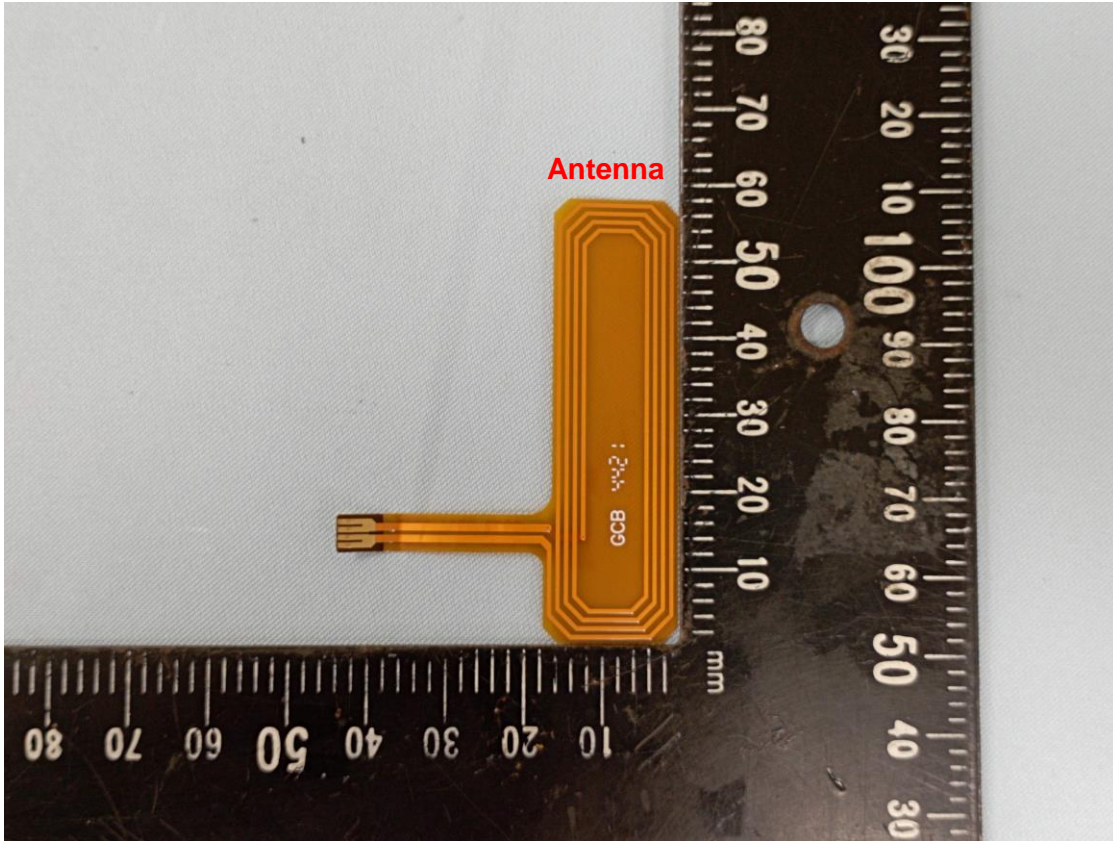

CN22BQH3 (P15C-RFID) 001  
CN22BQH3 (FCC-RFEXP) 001  
CN224HG9 (RSS210-RFID) 001  
CN224HG9 (ISED-RFEXP) 001

Product: Locker Lock V3+Legic  
Type Identification: V3+Legic

CN22BQH3 (P15C-RFID) 001  
CN22BQH3 (FCC-RFEXP) 001  
CN224HG9 (RSS210-RFID) 001  
CN224HG9 (ISED-RFEXP) 001

Product: Locker Lock V3+Legic  
Type Identification: V3+Legic

CN22BQH3 (P15C-RFID) 001  
CN22BQH3 (FCC-RFEXP) 001  
CN224HG9 (RSS210-RFID) 001  
CN224HG9 (ISED-RFEXP) 001

Product: Locker Lock V3+Legic  
Type Identification: V3+Legic