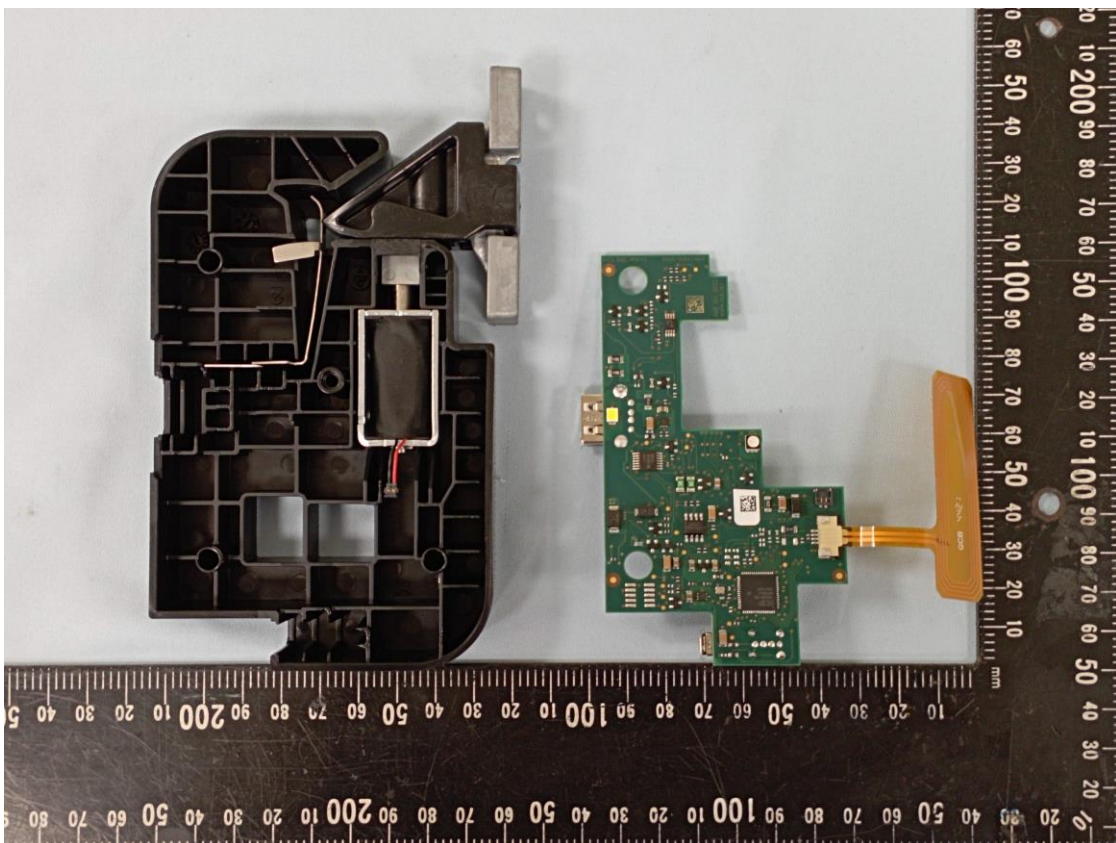

CN22BQH3 (P15C-RFID) 001  
CN22BQH3 (FCC-RFEXP) 001  
CN224HG9 (RSS210-RFID) 001  
CN224HG9 (ISED-RFEXP) 001

Product: Locker Lock V3+Legic  
Type Identification: V3+Legic

CN22BQH3 (P15C-RFID) 001  
CN22BQH3 (FCC-RFEXP) 001  
CN224HG9 (RSS210-RFID) 001  
CN224HG9 (ISED-RFEXP) 001

Product: Locker Lock V3+Legic  
Type Identification: V3+Legic

CN22BQH3 (P15C-RFID) 001  
CN22BQH3 (FCC-RFEXP) 001  
CN224HG9 (RSS210-RFID) 001  
CN224HG9 (ISED-RFEXP) 001

Product: Locker Lock V3+Legic  
Type Identification: V3+Legic

CN22BQH3 (P15C-RFID) 001  
CN22BQH3 (FCC-RFEXP) 001  
CN224HG9 (RSS210-RFID) 001  
CN224HG9 (ISED-RFEXP) 001

Product: Locker Lock V3+Legic  
Type Identification: V3+Legic