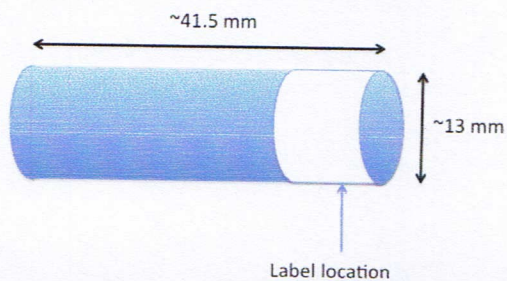

1. DOCUMENT SCOPE

This document describes the labeling information for the ST005 / SportIQ SmartTag.

2. SMART TAG LABEL

The Smart Tag is potted as shown in Figure 1.

Figure 1. Smart Tag potting

The label will be wrapped around the tag before the tag is potted, as shown in Figure 1. The label will be in the dimensions and with the text shown in Figure 2. The label will be readable through the potting material.

Figure 2. Label dimensions and text