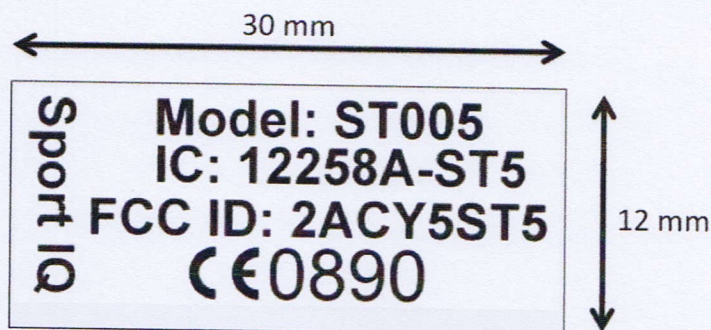

1. DOCUMENT SCOPE

This document describes the labeling information for the ST005 / SportIQ SmartTag.

2. SMART TAG LABEL

The Smart Tag is potted as shown in Figure 1.

Figure 1. Smart Tag potting

The label will be wrapped around the tag before the tag is potted, as shown in Figure 1. The label will be in the dimensions and with the text shown in Figure 2. The label will be readable through the potting material.

Figure 2. Label dimensions and text