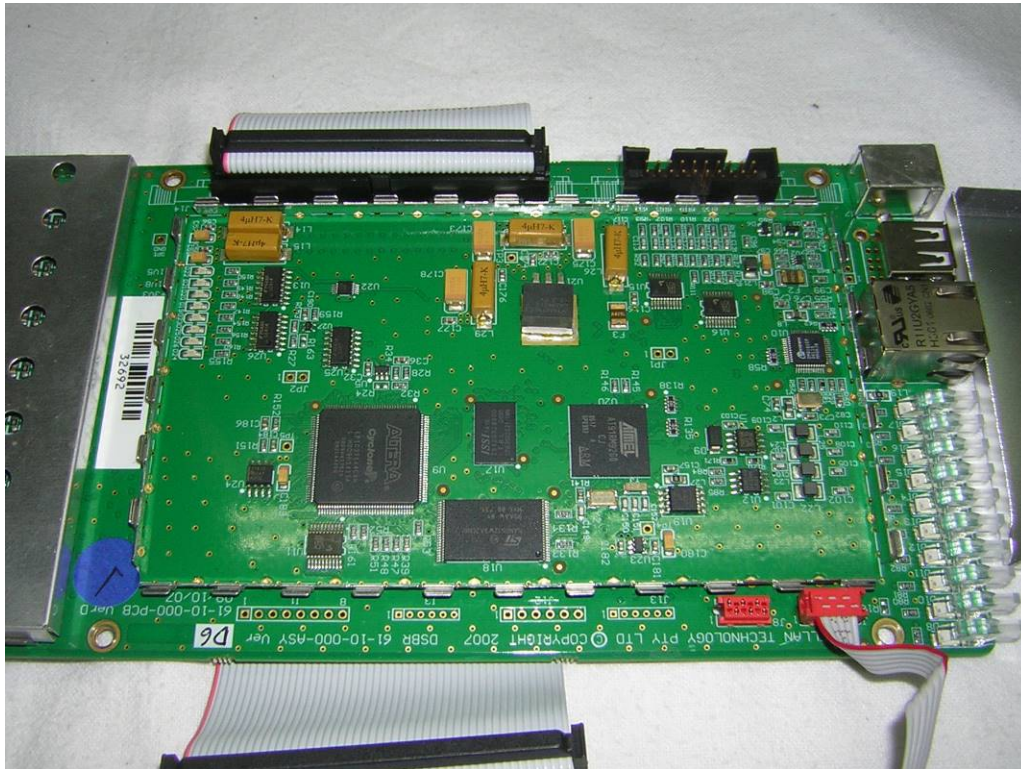

**APPENDIX D
OF
TEST REPORT T160221_F**

PHOTOGRAPHS OF TEST SAMPLE (INTERIOR)

FCC ID: 2ACXQ-PSC-6040
Manufacturer: Sato Vicinity Pty Ltd
Test Sample: RFID Smart Cabinet
Model Number: PSC-6040
Serial Number: Production Prototype

PCB Antenna Interface

PCB Mars ATR Diplexer

APPENDIX D4 PHOTOGRAPHS TEST SAMPLE (INTERIOR)

PCB Mars ATR Diplexer

PCB Mars ATR Diplexer

APPENDIX D5 PHOTOGRAPHS TEST SAMPLE (INTERIOR)

PCB 3

PCB3

APPENDIX D6 PHOTOGRAPHS TEST SAMPLE (INTERIOR)

PCB3

PCB 3

**APPENDIX D7
PHOTOGRAPHS TEST SAMPLE (INTERIOR)**

PCB 3

PCB 3

APPENDIX D8 PHOTOGRAPHS TEST SAMPLE (INTERIOR)

PCB3

PCB 3

**APPENDIX D9
PHOTOGRAPHS TEST SAMPLE (INTERIOR)**

PCB 3

PCB 3

APPENDIX D10 PHOTOGRAPHS TEST SAMPLE (INTERIOR)

Connector PCB

Connector PCB

APPENDIX D11 PHOTOGRAPHS TEST SAMPLE (INTERIOR)