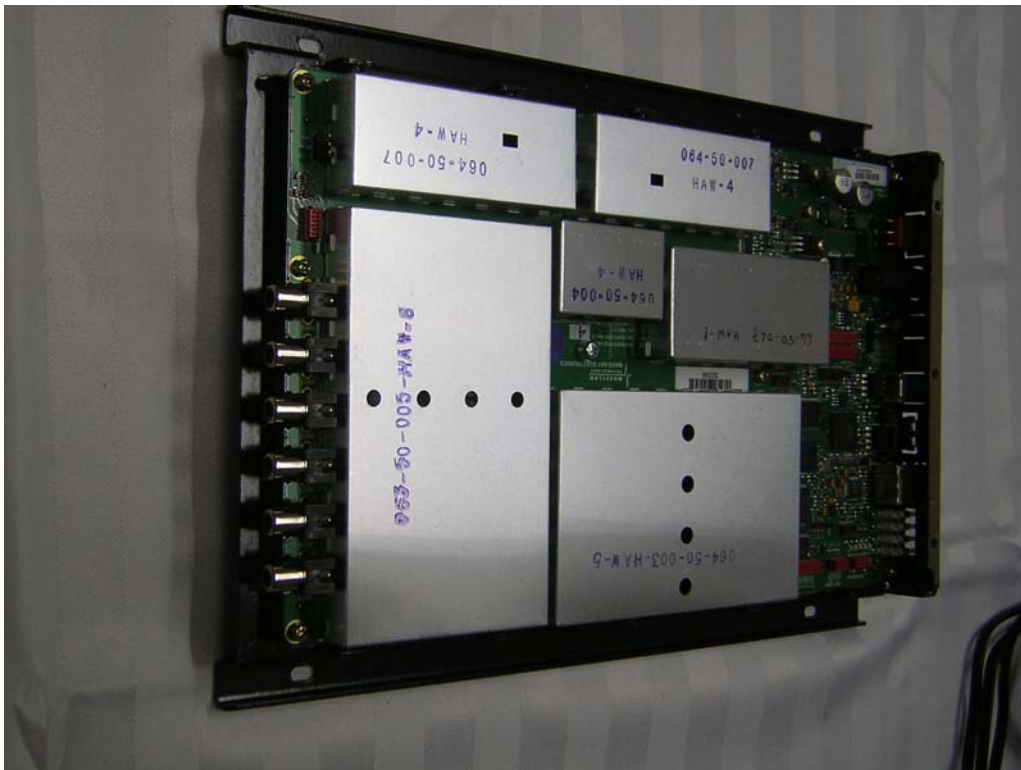

APPENDIX D3 PHOTOGRAPHS TEST SAMPLE (INTERIOR)

EUT Internal