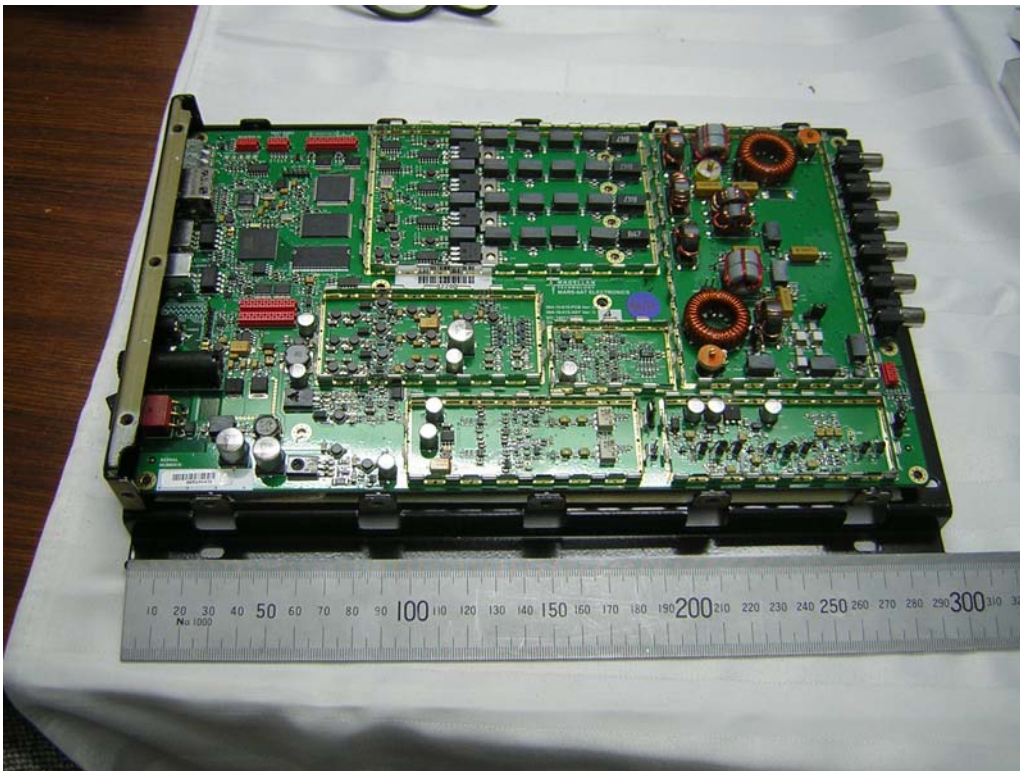

**APPENDIX D
OF
TEST REPORT T141013_F**

PHOTOGRAPHS OF TEST SAMPLE (INTERIOR)

FCC ID: 2ACXQ-MDR-4330AT
Manufacturer: Sato Vicinity Pty Ltd
Test Sample: Desk Top Reader 4330 Auto Tune
Model Number: MDR-4330AT
Serial Number: 9000626

EUT Internal

APPENDIX D5 PHOTOGRAPHS TEST SAMPLE (INTERIOR)

EUT PCB

**APPENDIX D6
PHOTOGRAPHS TEST SAMPLE (INTERIOR)**

EUT PCB

APPENDIX D7 PHOTOGRAPHS TEST SAMPLE (INTERIOR)

EUT PCB

APPENDIX D8 PHOTOGRAPHS TEST SAMPLE (INTERIOR)