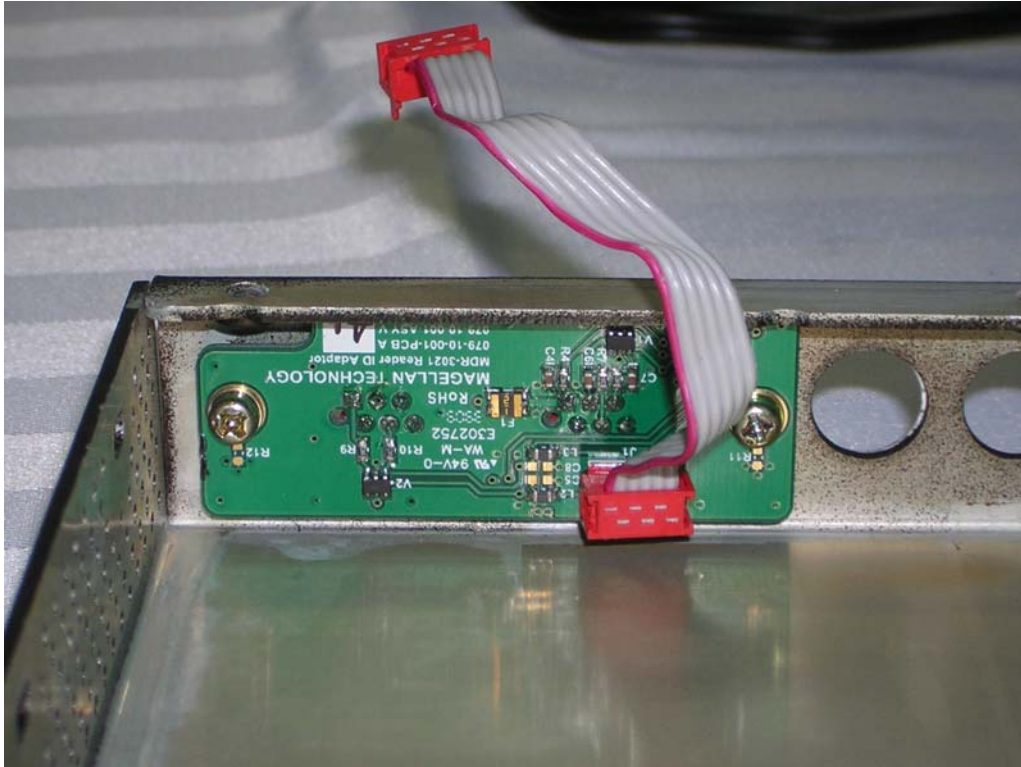

**APPENDIX D
OF
TEST REPORT T141013_F**

PHOTOGRAPHS OF TEST SAMPLE (INTERIOR)

FCC ID: 2ACXQ-MDR-4330AT
Manufacturer: Sato Vicinity Pty Ltd
Test Sample: Desk Top Reader 4330 Auto Tune
Model Number: MDR-4330AT
Serial Number: 9000626

Date: 27th November 2014

APPENDIX D1 PHOTOGRAPHS TEST SAMPLE (INTERIOR)

EUT Internal

APPENDIX D2 PHOTOGRAPHS TEST SAMPLE (INTERIOR)

EUT Internal

APPENDIX D3 PHOTOGRAPHS TEST SAMPLE (INTERIOR)

EUT Internal

**APPENDIX D4
PHOTOGRAPHS TEST SAMPLE (INTERIOR)**

EUT Internal

APPENDIX D5 PHOTOGRAPHS TEST SAMPLE (INTERIOR)

EUT PCB

**APPENDIX D6
PHOTOGRAPHS TEST SAMPLE (INTERIOR)**

EUT PCB

APPENDIX D7 PHOTOGRAPHS TEST SAMPLE (INTERIOR)

EUT PCB

APPENDIX D8 PHOTOGRAPHS TEST SAMPLE (INTERIOR)