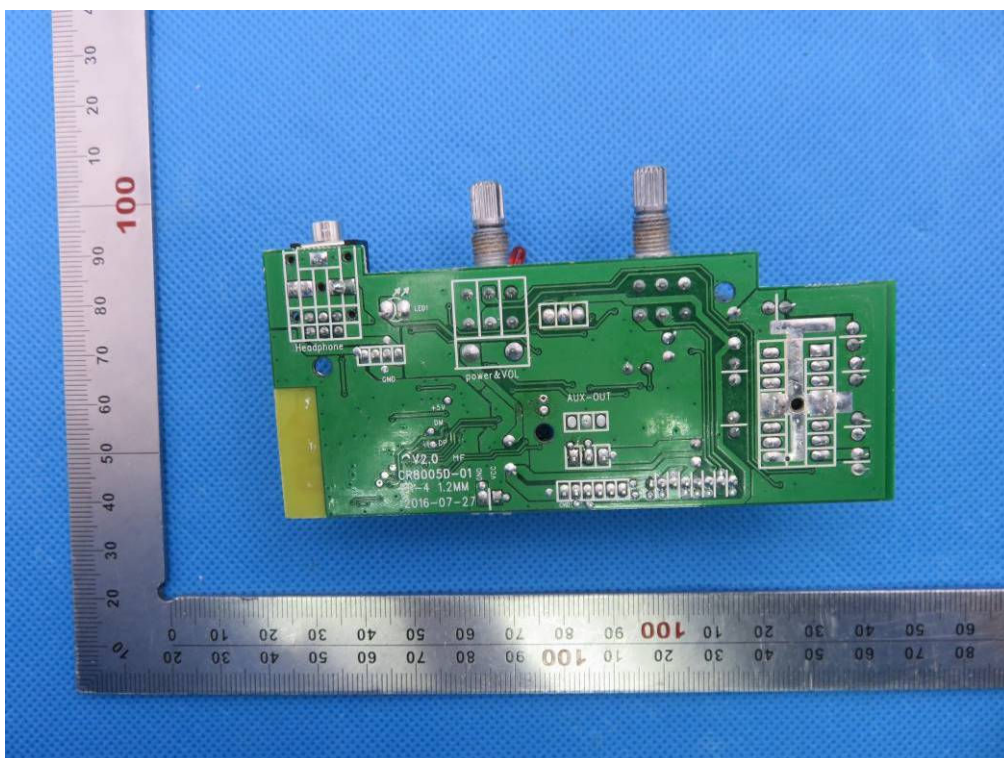

Internal Photos

OPEN VIEW OF EUT-1

OPEN VIEW OF EUT-2

INTERNAL VIEW OF EUT-1

INTERNAL VIEW OF EUT-2

INTERNAL VIEW OF EUT-3

INTERNAL VIEW OF EUT-4

INTERNAL VIEW OF EUT-5

INTERNAL VIEW OF EUT-6

INTERNAL VIEW OF EUT-7

VIEW OF ADAPTER-1

VIEW OF ADAPTER-2

XING YUAN ELECTRONICS CO., LTD.

NAME: CLASS 2 POWER UNITS

MODEL NO: XY 1200500U

INPUT: 100-240VAC, 0.3A Max 50/60Hz

OUTPUT: 12V 0.5A

LISTED

CLASS 2 POWER SUPPLY

E330479

44GD

MADE IN CHINA

1631