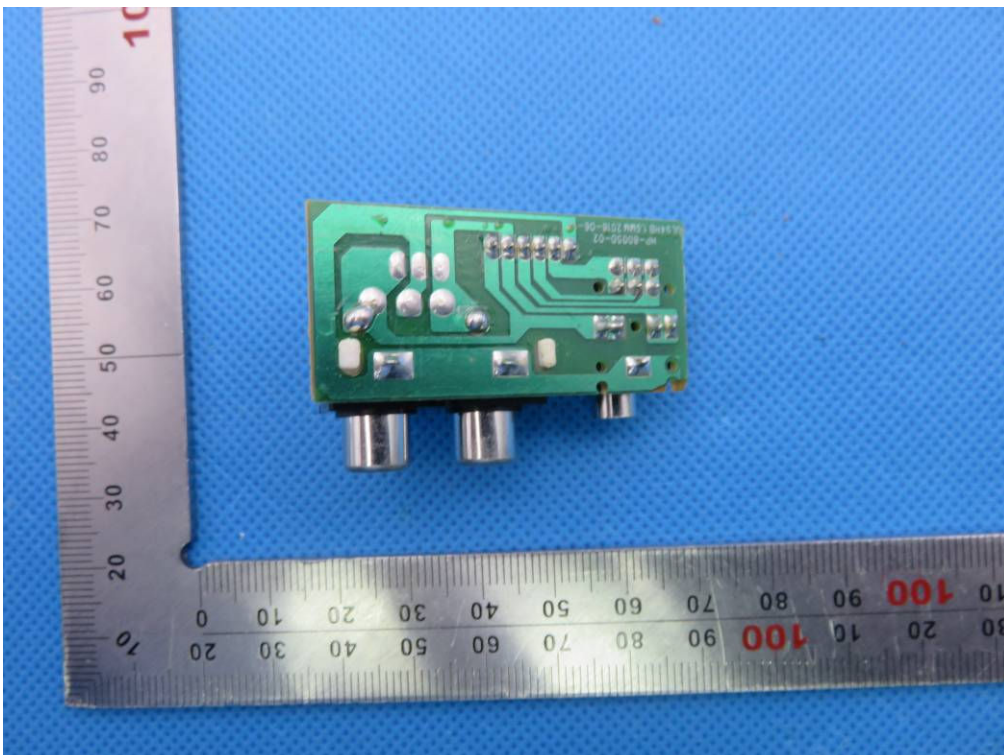

Internal Photos

OPEN VIEW OF EUT-1

OPEN VIEW OF EUT-2

INTERNAL VIEW OF EUT-1

INTERNAL VIEW OF EUT-2

INTERNAL VIEW OF EUT-3

INTERNAL VIEW OF EUT-4

INTERNAL VIEW OF EUT-5

INTERNAL VIEW OF EUT-6

INTERNAL VIEW OF EUT-7

VIEW OF ADAPTER-1

VIEW OF ADAPTER-2

XING YUAN ELECTRONICS CO., LTD.

NAME: CLASS 2 POWER UNITS

MODEL NO: XY 1200500U

INPUT: 100-240VAC, 0.3A Max 50/60Hz

OUTPUT: 12V 0.5A

LISTED

CLASS 2 POWER SUPPLY

E330479

44GD

MADE IN CHINA

1631