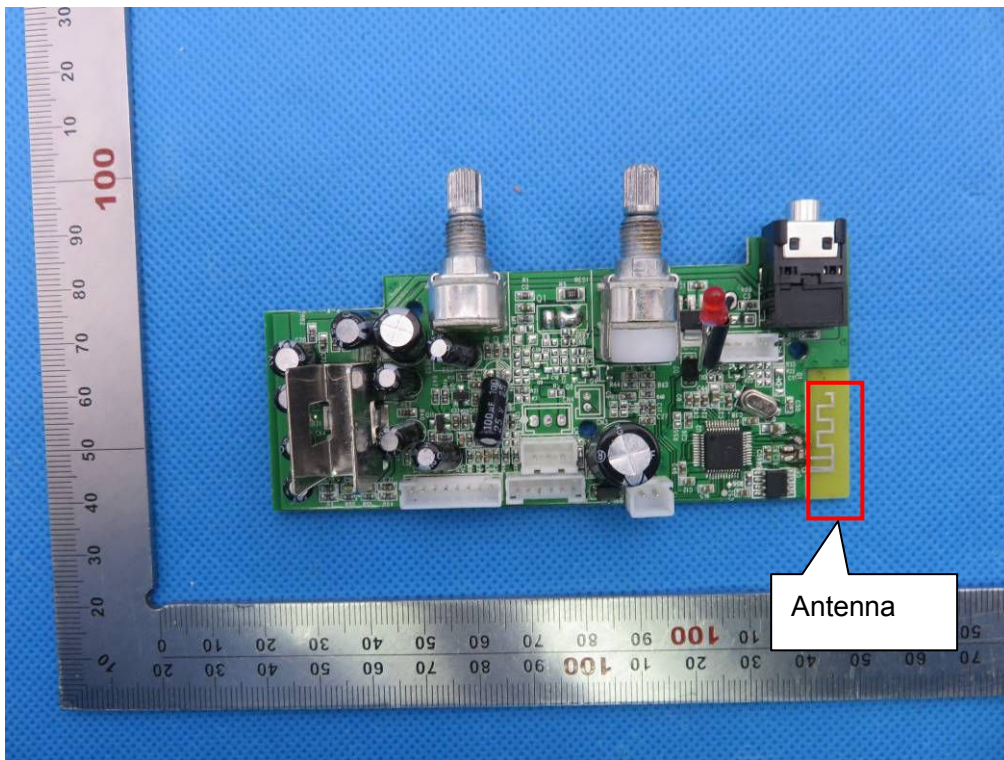

Internal Photos

OPEN VIEW OF EUT-1

OPEN VIEW OF EUT-2

INTERNAL VIEW OF EUT-1

INTERNAL VIEW OF EUT-2

INTERNAL VIEW OF EUT-3

INTERNAL VIEW OF EUT-4

INTERNAL VIEW OF EUT-5

INTERNAL VIEW OF EUT-6

INTERNAL VIEW OF EUT-7

VIEW OF ADAPTER-1

VIEW OF ADAPTER-2

XING YUAN ELECTRONICS CO., LTD.

NAME: CLASS 2 POWER UNITS

MODEL NO: XY 1200500U

INPUT: 100-240VAC, 0.3A Max 50/60Hz

OUTPUT: 12V 0.5A

LISTED

CLASS 2 POWER SUPPLY

E330479

44GD

MADE IN CHINA

1631