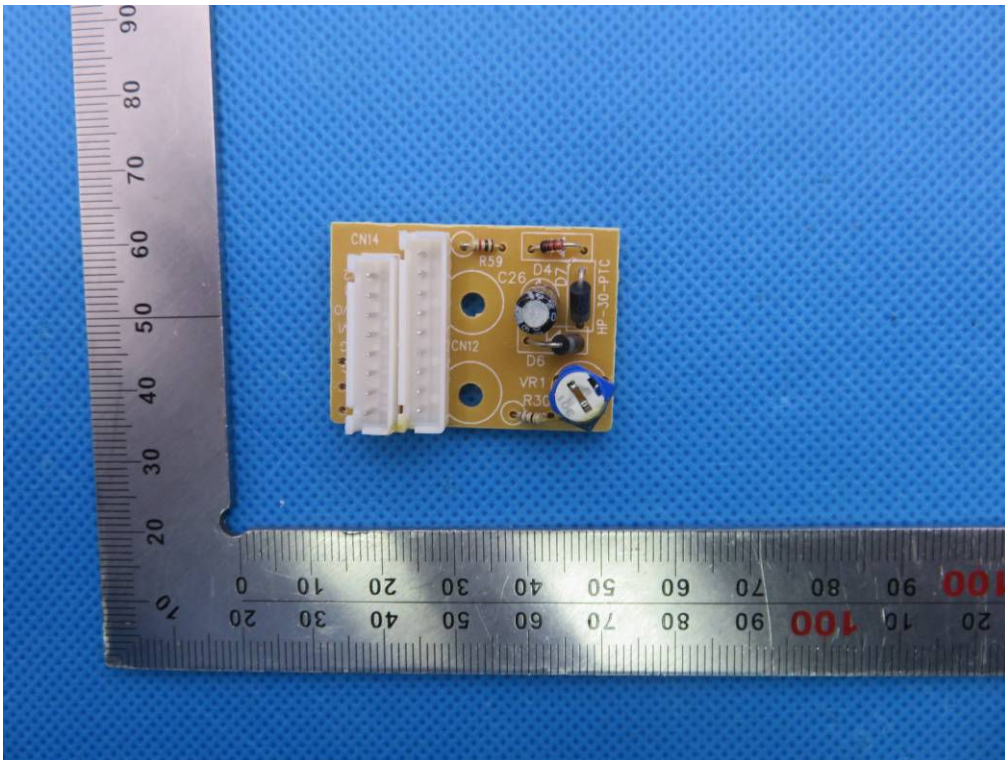

Internal Photos

OPEN VIEW OF EUT-1

OPEN VIEW OF EUT-2

INTERNAL VIEW OF EUT-1

INTERNAL VIEW OF EUT-2

INTERNAL VIEW OF EUT-3

INTERNAL VIEW OF EUT-4

INTERNAL VIEW OF EUT-5

INTERNAL VIEW OF EUT-6

INTERNAL VIEW OF EUT-7

VIEW OF ADAPTER-1

VIEW OF ADAPTER-2

XING YUAN ELECTRONICS CO., LTD.

NAME: CLASS 2 POWER UNITS

MODEL NO: XY 1200500U

INPUT: 100-240VAC, 0.3A Max 50/60Hz

OUTPUT: 12V 0.5A

LISTED

CLASS 2 POWER SUPPLY

E330479

44GD

MADE IN CHINA

1631