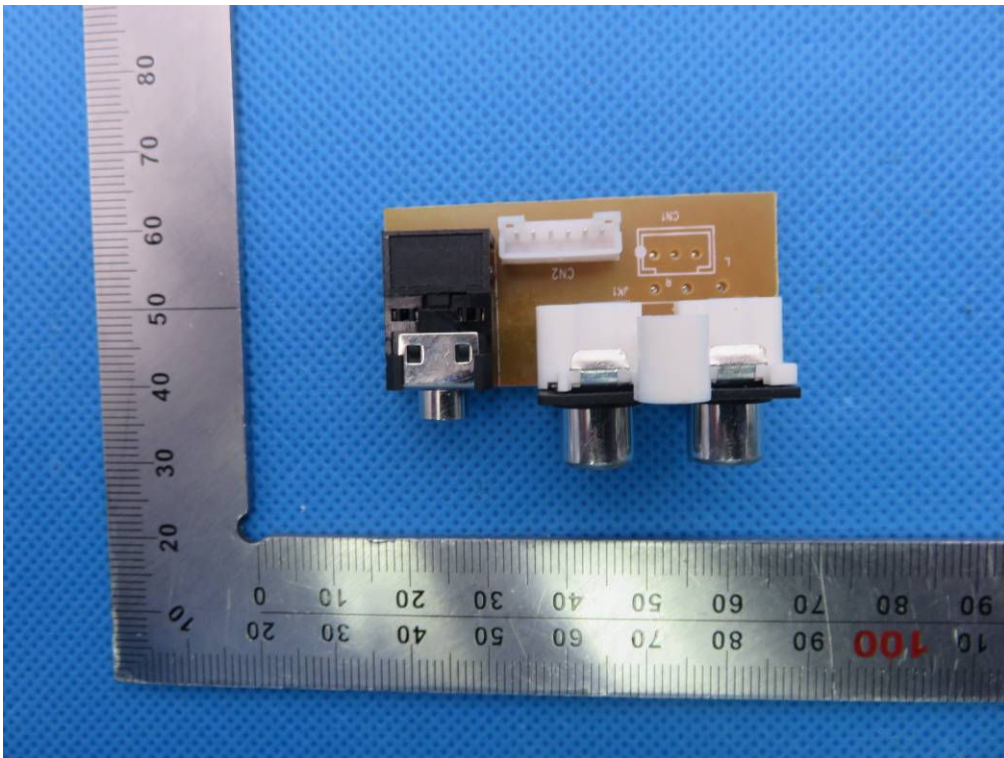

Internal Photos

OPEN VIEW OF EUT-1

OPEN VIEW OF EUT-2

INTERNAL VIEW OF EUT-1

INTERNAL VIEW OF EUT-2

INTERNAL VIEW OF EUT-3

INTERNAL VIEW OF EUT-4

INTERNAL VIEW OF EUT-5

INTERNAL VIEW OF EUT-6

INTERNAL VIEW OF EUT-7

VIEW OF ADAPTER-1

VIEW OF ADAPTER-2

XING YUAN ELECTRONICS CO., LTD.

NAME: CLASS 2 POWER UNITS

MODEL NO: XY 1200500U

INPUT: 100-240VAC, 0.3A Max 50/60Hz

OUTPUT: 12V 0.5A

LISTED

CLASS 2 POWER SUPPLY

E330479

44GD

MADE IN CHINA

1631