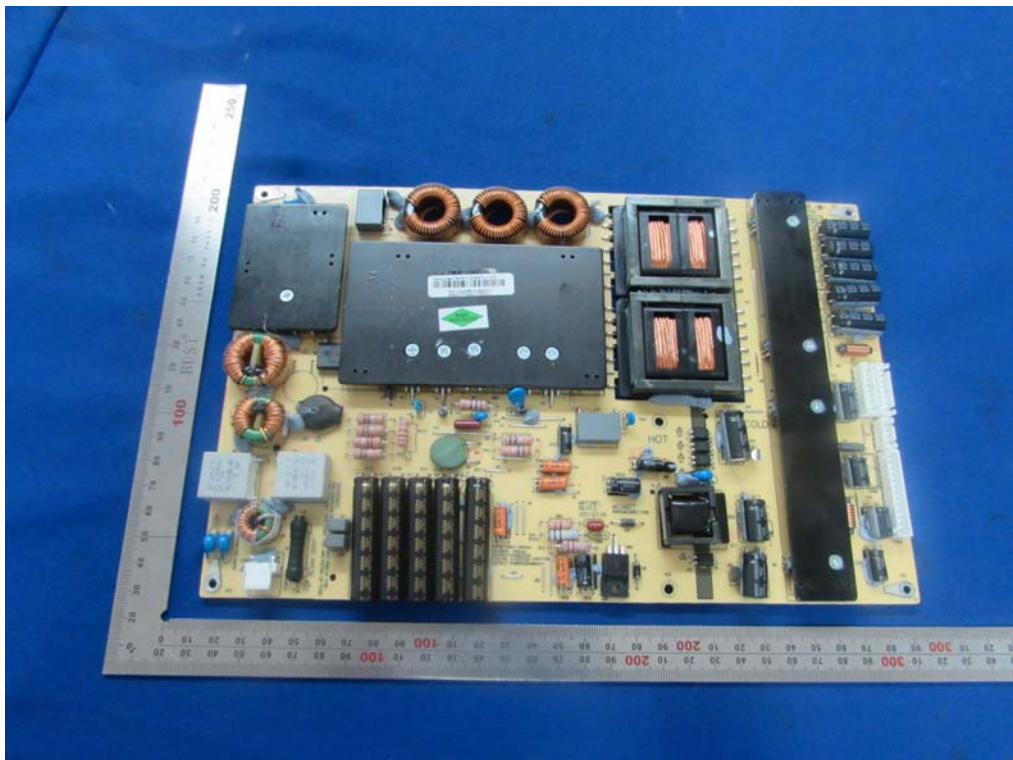

## 10 TEST SETUP PHOTO

Conducted Test

Radiated Test (30-1000 MHz)

Radiated Test (1000-25000 MHz)

# 11 PHOTOS OF EUT

**External Photos**  
M/N: WE85NC4210

**External Photos**  
M/N: WE85NC4210

**External Photos**  
M/N: WE85NC4210

**External Photos**  
M/N: WE85NC4210

**Internal Photos**  
M/N: WE85NC4210

**Internal Photos**  
M/N: WE85NC4210

**Internal Photos**  
M/N: WE85NC4210

**Internal Photos**  
M/N: WE85NC4210

**Internal Photos**  
M/N: WE85NC4210

Antenna  
b

Antenna  
a

**Internal Photos**  
M/N: WE85NC4210

**Internal Photos**  
M/N: WE85NC4210