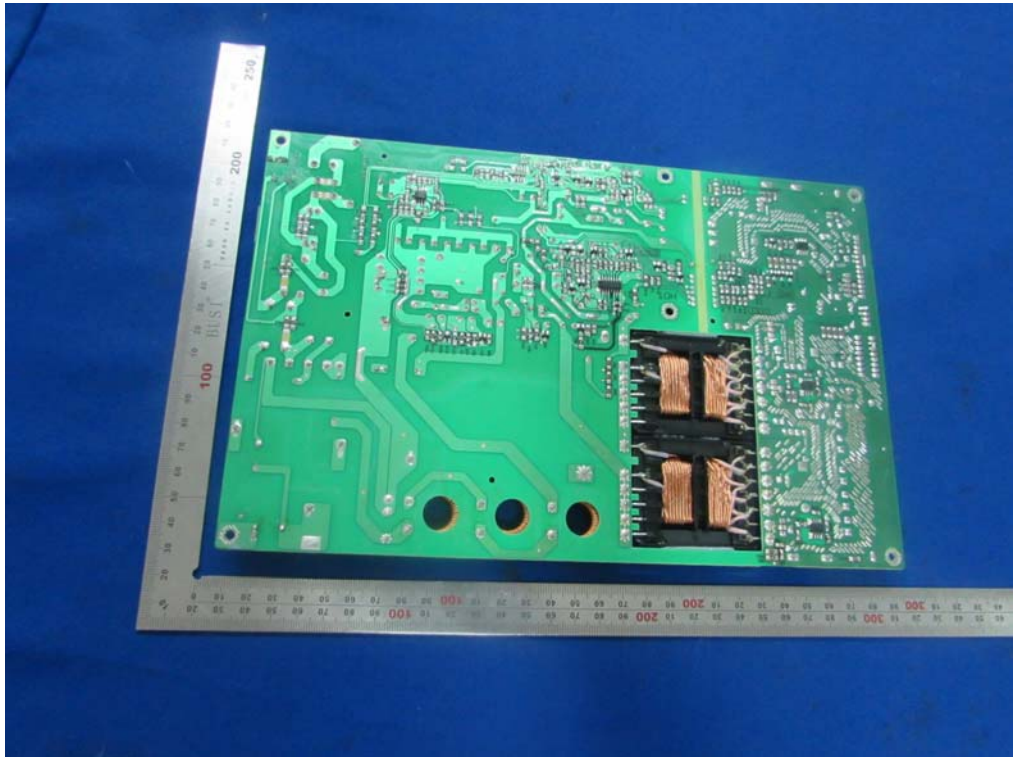

## 10 TEST SETUP PHOTO

Conducted Test

Radiated Test (30-1000 MHz)

Radiated Test (1000-25000 MHz)

# 11 PHOTOS OF EUT

**External Photos**  
M/N: WE85NC4210

**External Photos**  
M/N: WE85NC4210

**External Photos**  
M/N: WE85NC4210

**External Photos**  
M/N: WE85NC4210

**Internal Photos**  
M/N: WE85NC4210

**Internal Photos**  
M/N: WE85NC4210

**Internal Photos**  
M/N: WE85NC4210

**Internal Photos**  
M/N: WE85NC4210

**Internal Photos**  
M/N: WE85NC4210

Antenna  
b

Antenna  
a

**Internal Photos**  
M/N: WE85NC4210