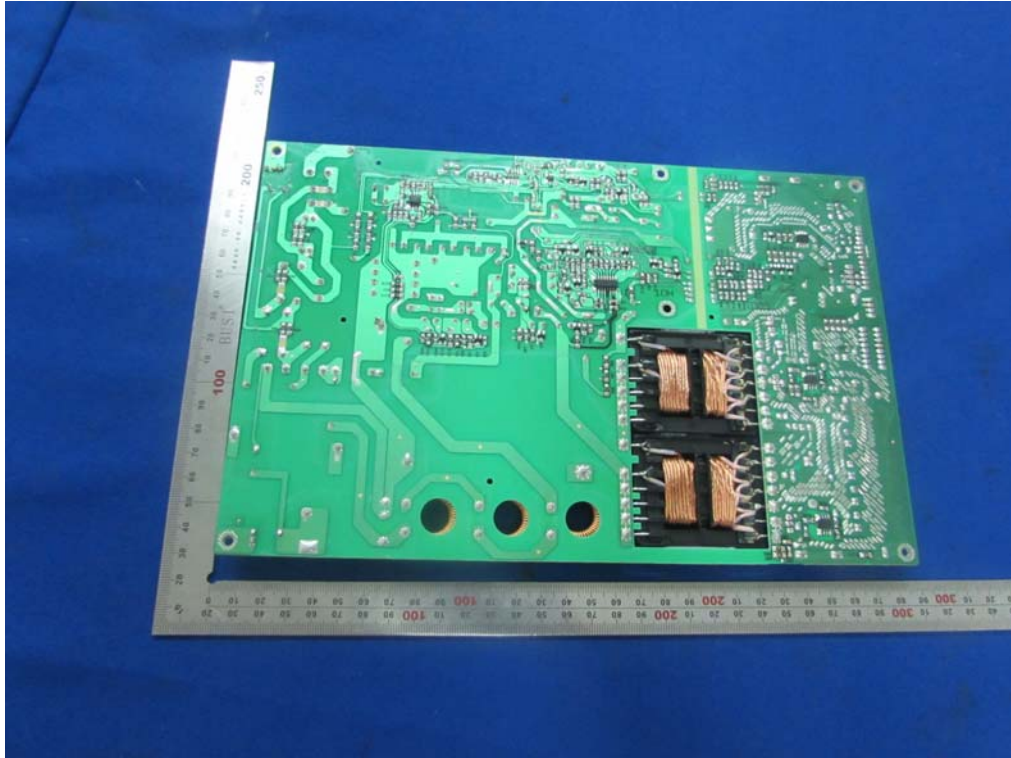

## 10 TEST SETUP PHOTO

Conducted Test

Radiated Test (30-1000 MHz)

Radiated Test (1000-25000 MHz)

# 11 PHOTOS OF EUT

**External Photos**  
M/N: WE85NC4210

**External Photos**  
M/N: WE85NC4210

**External Photos**  
M/N: WE85NC4210

**External Photos**  
M/N: WE85NC4210

**Internal Photos**  
M/N: WE85NC4210

**Internal Photos**  
M/N: WE85NC4210

**Internal Photos**  
M/N: WE85NC4210

**Internal Photos**  
M/N: WE85NC4210

**Internal Photos**  
M/N: WE85NC4210

Antenna  
b

Antenna  
a

**Internal Photos**  
M/N: WE85NC4210