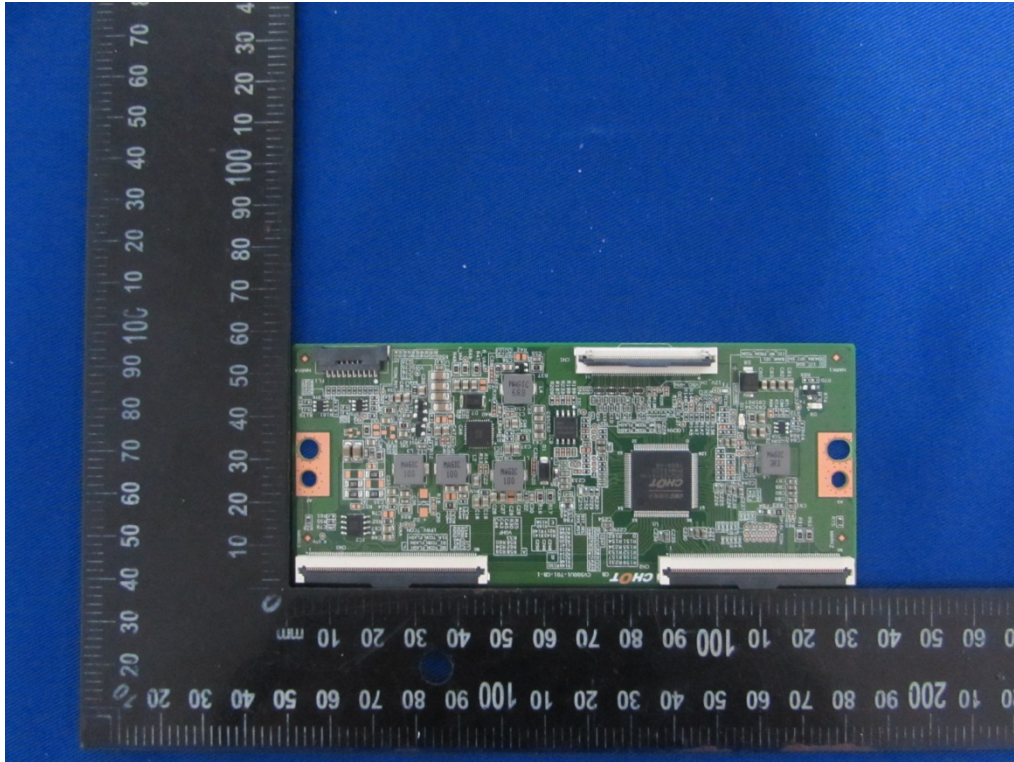

Internal Photos
M/N: WE50UR4200

Internal Photos
M/N: WE50UR4200

Wi-Fi
Antenna b

Wi-Fi
Antenna a

Internal Photos
M/N: WE50UR4200

Internal Photos
M/N: WE50UR4200

Wi-Fi
Antenna
Port b

Wi-Fi
Antenna
Port a