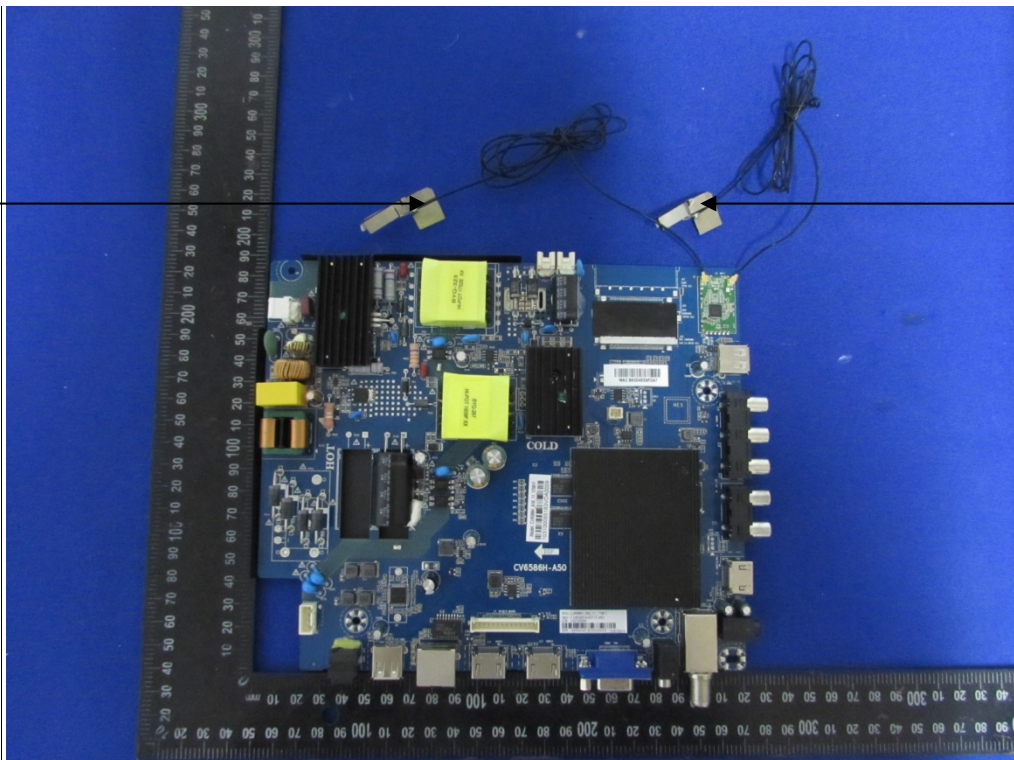

Internal Photos
M/N: WE50UR4200

Internal Photos
M/N: WE50UR4200

Wi-Fi
Antenna b

Wi-Fi
Antenna a

Internal Photos
M/N: WE50UR4200

Internal Photos
M/N: WE50UR4200

Wi-Fi
Antenna
Port b

Wi-Fi
Antenna
Port a