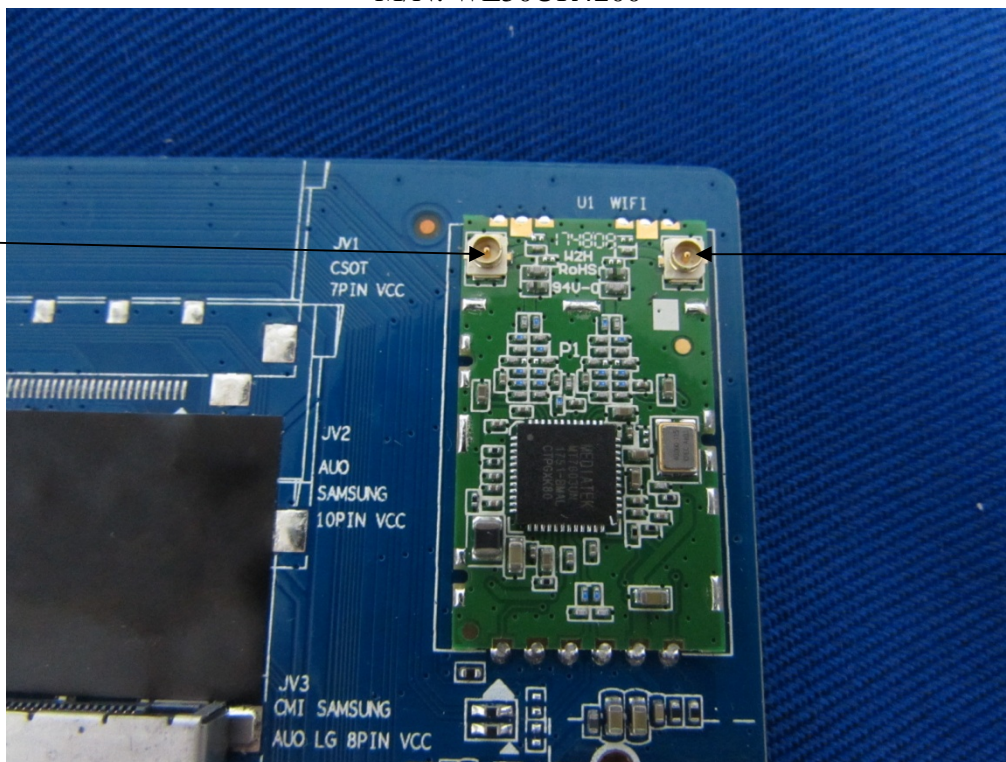

Internal Photos
M/N: WE50UR4200

Internal Photos
M/N: WE50UR4200

Wi-Fi
Antenna b

Wi-Fi
Antenna a

Internal Photos
M/N: WE50UR4200

Internal Photos
M/N: WE50UR4200

Wi-Fi
Antenna
Port b

Wi-Fi
Antenna
Port a