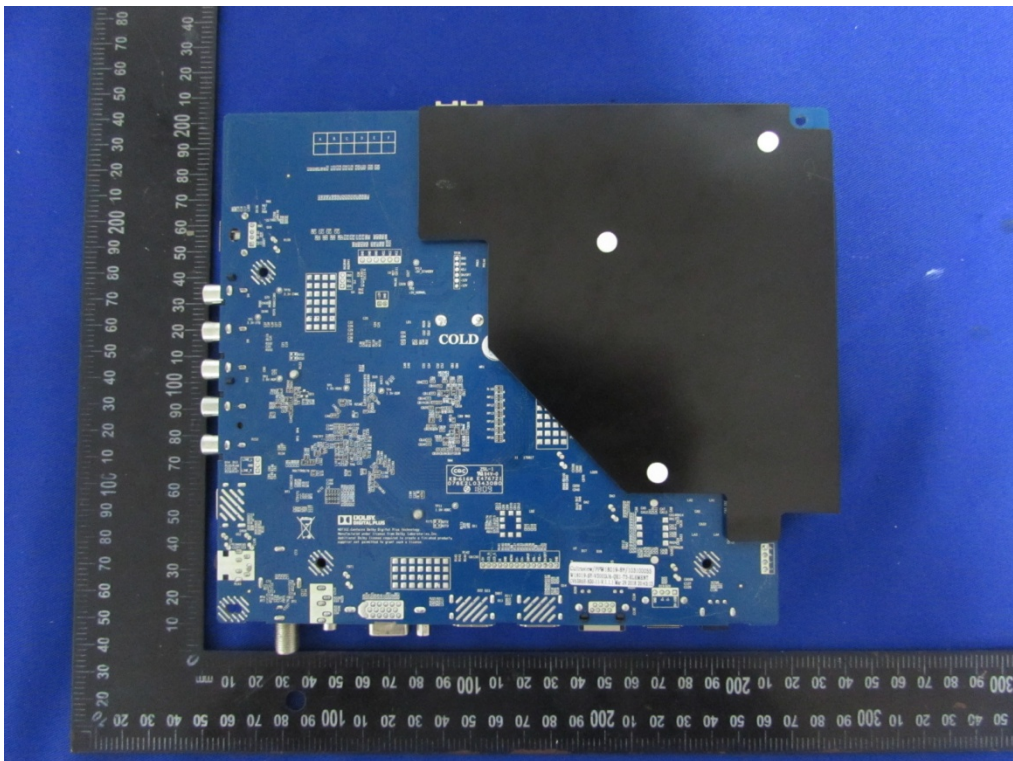

Internal Photos
M/N: WE50UR4200

Internal Photos
M/N: WE50UR4200

Wi-Fi
Antenna b

Wi-Fi
Antenna a

Internal Photos
M/N: WE50UR4200

Internal Photos
M/N: WE50UR4200

Wi-Fi
Antenna
Port b

Wi-Fi
Antenna
Port a