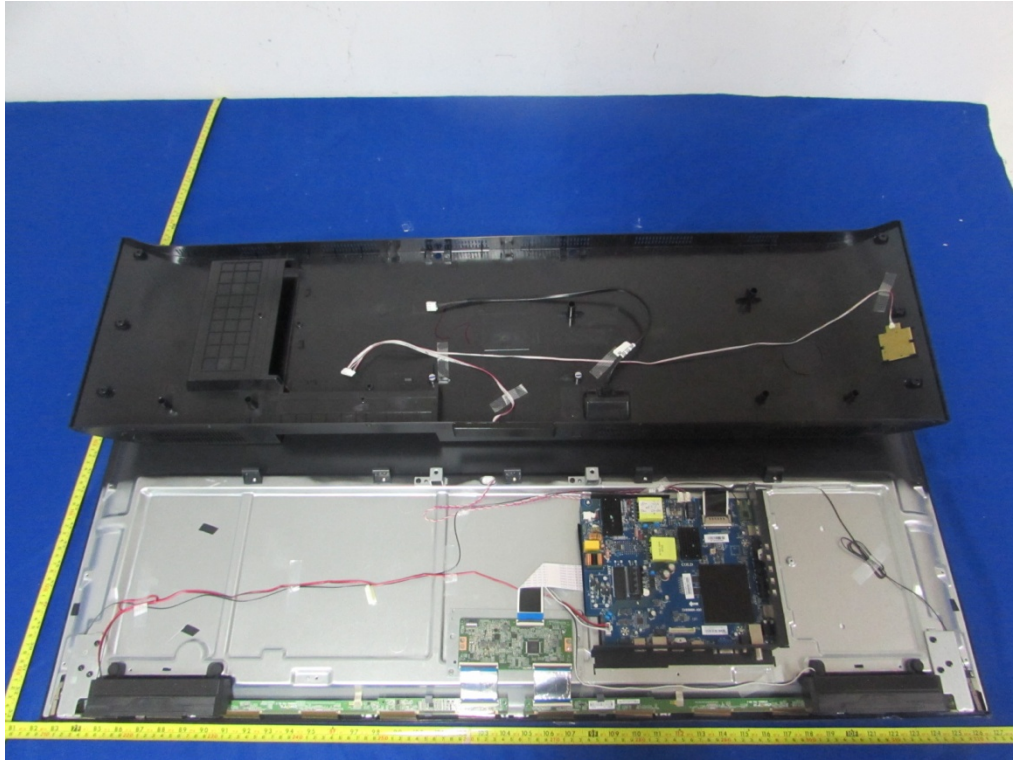

Internal Photos
M/N: WE50UR4200

Internal Photos
M/N: WE50UR4200

Wi-Fi
Antenna b

Wi-Fi
Antenna a

Internal Photos
M/N: WE50UR4200

Internal Photos
M/N: WE50UR4200

Wi-Fi
Antenna
Port b

Wi-Fi
Antenna
Port a