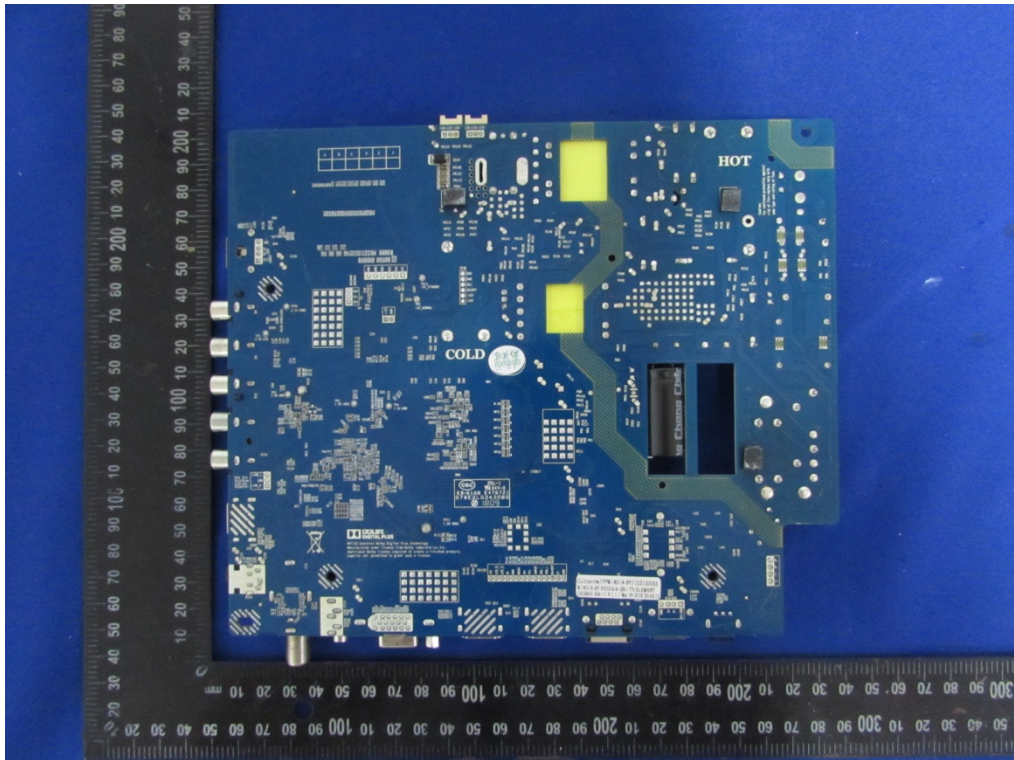

Internal Photos
M/N: WE50UR4200

Internal Photos
M/N: WE50UR4200

Wi-Fi
Antenna b

Wi-Fi
Antenna a

Internal Photos
M/N: WE50UR4200

Internal Photos
M/N: WE50UR4200

Wi-Fi
Antenna
Port b

Wi-Fi
Antenna
Port a