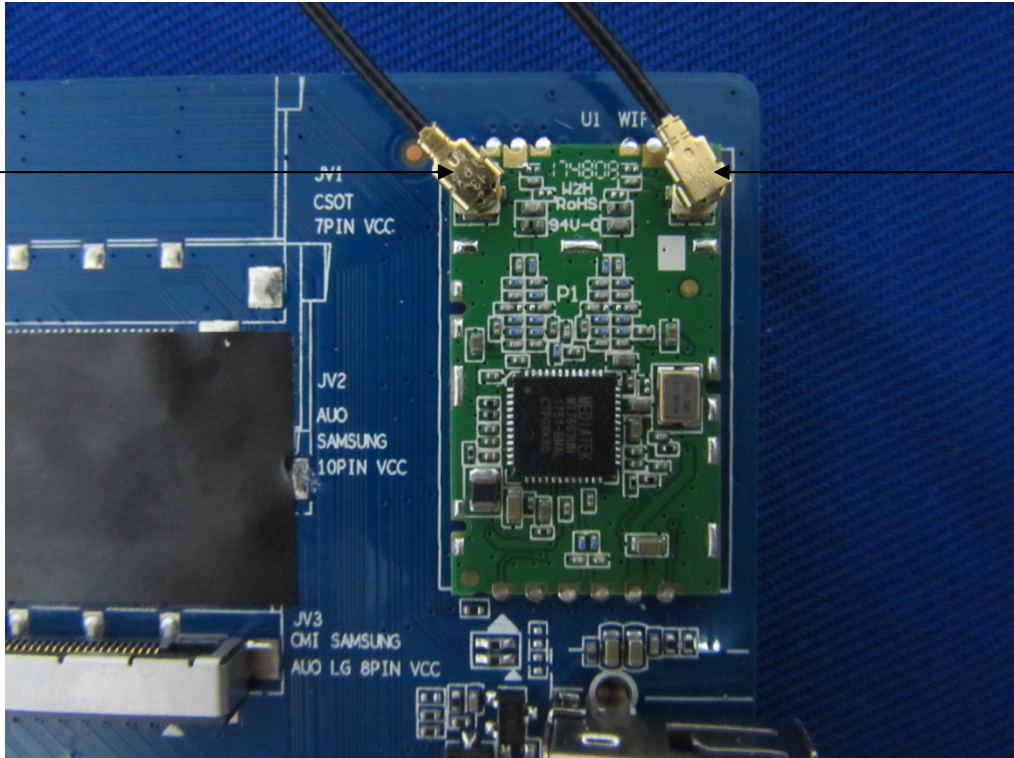

Internal Photos
M/N: WE50UL4100

Internal Photos
M/N: WE50UL4100

Wi-Fi
Antenna b

Wi-Fi
Antenna a

Internal Photos
M/N: WE50UL4100

Internal Photos
M/N: WE50UL4100

Wi-Fi
Antenna b
Port

Wi-Fi
Antenna a
Port