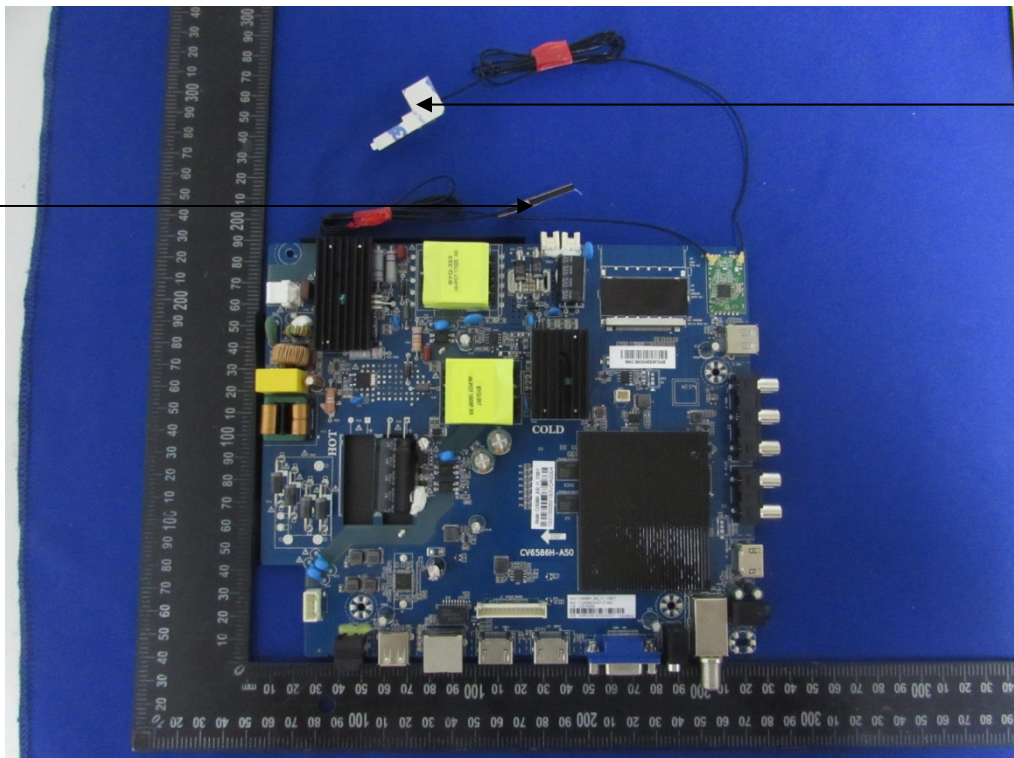

Internal Photos
M/N: WE50UL4100

Internal Photos
M/N: WE50UL4100

Wi-Fi
Antenna b

Wi-Fi
Antenna a

Internal Photos
M/N: WE50UL4100

Internal Photos
M/N: WE50UL4100

Wi-Fi
Antenna b
Port

Wi-Fi
Antenna a
Port