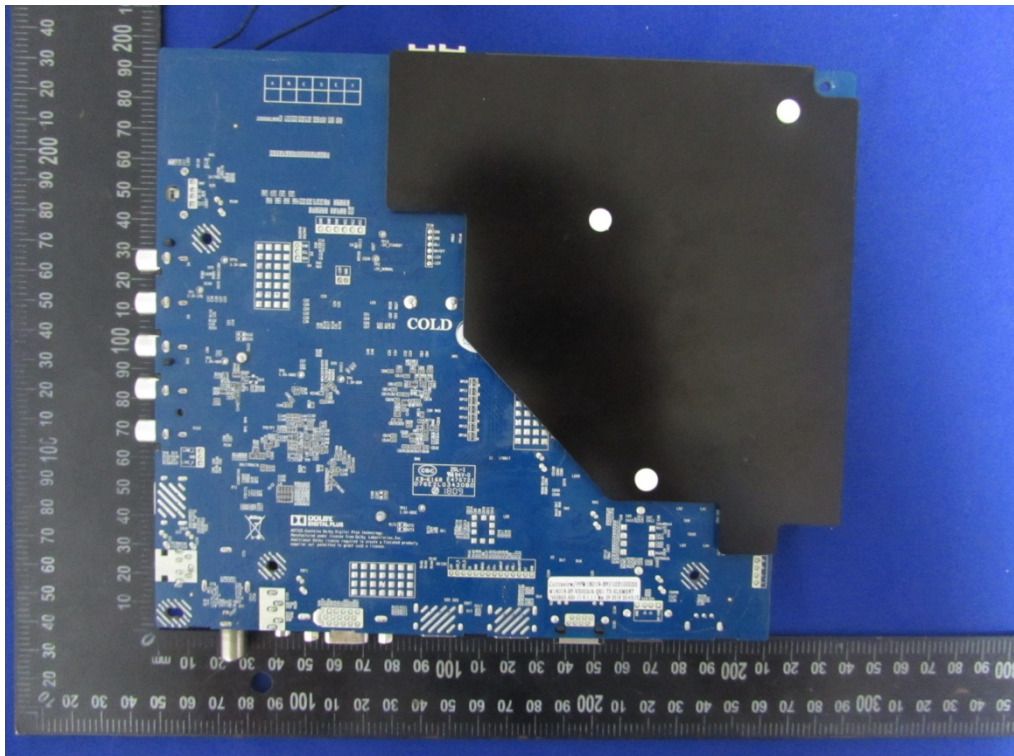

Internal Photos
M/N: WE50UL4100

Internal Photos
M/N: WE50UL4100

Wi-Fi
Antenna b

Wi-Fi
Antenna a

Internal Photos
M/N: WE50UL4100

Internal Photos
M/N: WE50UL4100

Wi-Fi
Antenna b
Port

Wi-Fi
Antenna a
Port