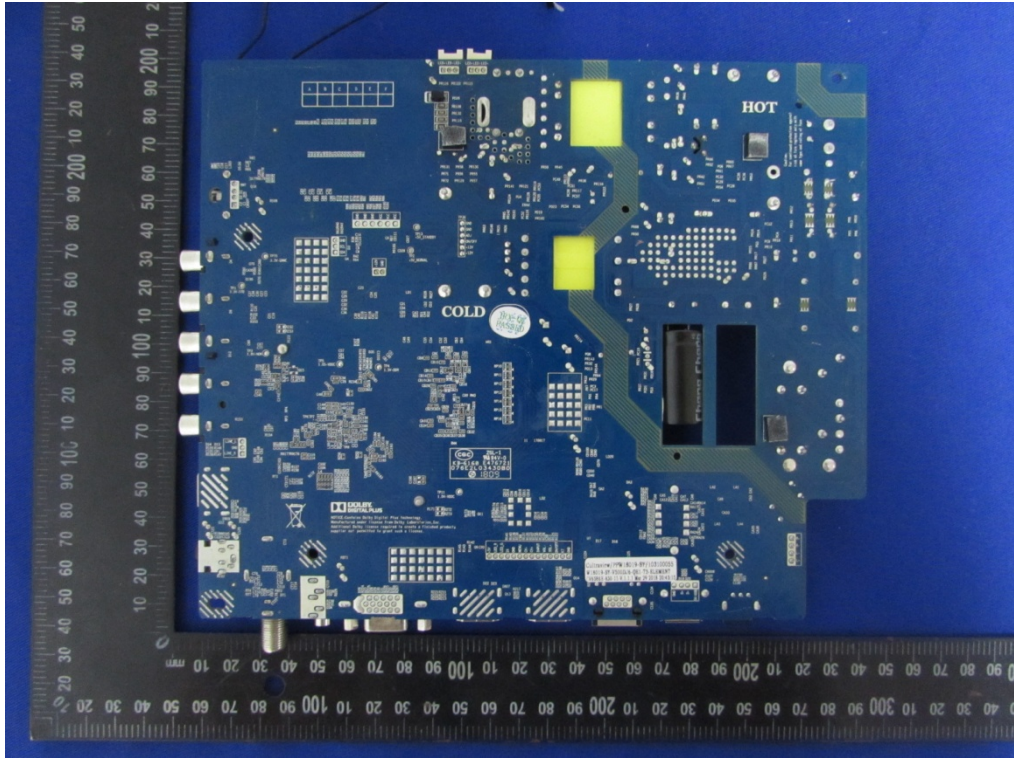

Internal Photos
M/N: WE50UL4100

Internal Photos
M/N: WE50UL4100

Wi-Fi
Antenna b

Wi-Fi
Antenna a

Internal Photos
M/N: WE50UL4100

Internal Photos
M/N: WE50UL4100

Wi-Fi
Antenna b
Port

Wi-Fi
Antenna a
Port