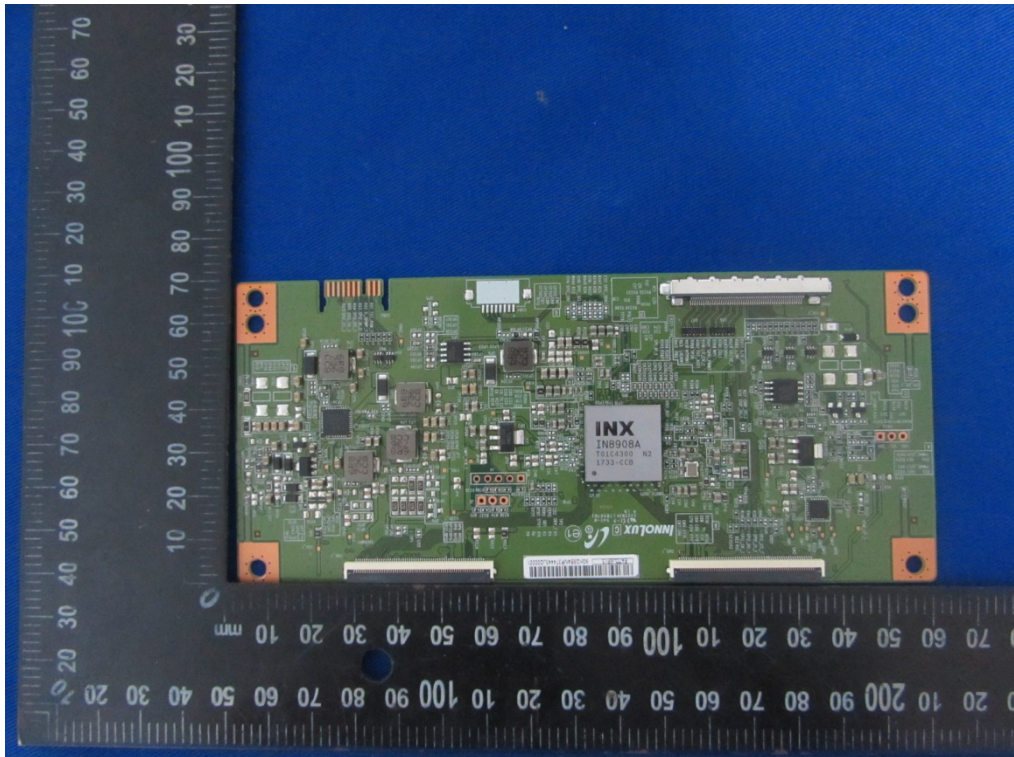

Internal Photos
M/N: WE50UL4100

Internal Photos
M/N: WE50UL4100

Wi-Fi
Antenna b

Wi-Fi
Antenna a

Internal Photos
M/N: WE50UL4100

Internal Photos
M/N: WE50UL4100

Wi-Fi
Antenna b
Port

Wi-Fi
Antenna a
Port