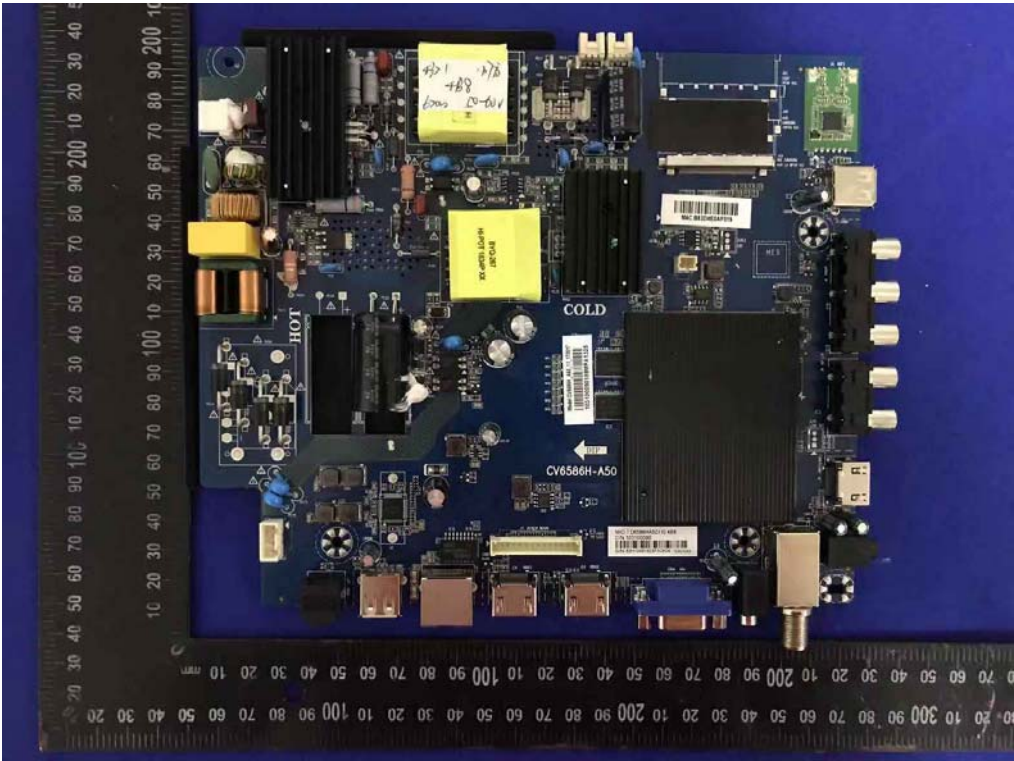

Internal Photos
M/N: WE50UE4008

Internal Photos
M/N: WE50UE4008

Wi-Fi
Antenna 0
Port

Wi-Fi
Antenna 1
Port

Internal Photos
M/N: WE50UE4008

Internal Photos
M/N: WE50UE4008

Internal Photos
M/N: WE50UE4008