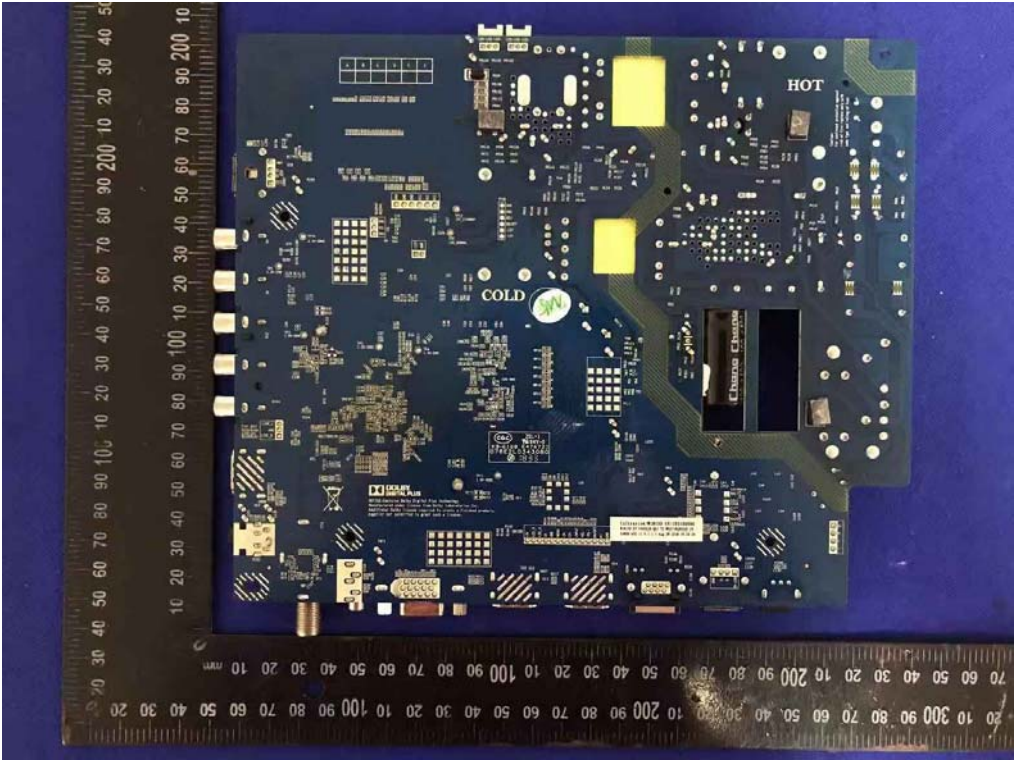

Internal Photos
M/N: WE50UE4008

Internal Photos
M/N: WE50UE4008

Wi-Fi
Antenna 0
Port

Wi-Fi
Antenna 1
Port

Internal Photos
M/N: WE50UE4008

Internal Photos
M/N: WE50UE4008

Internal Photos
M/N: WE50UE4008