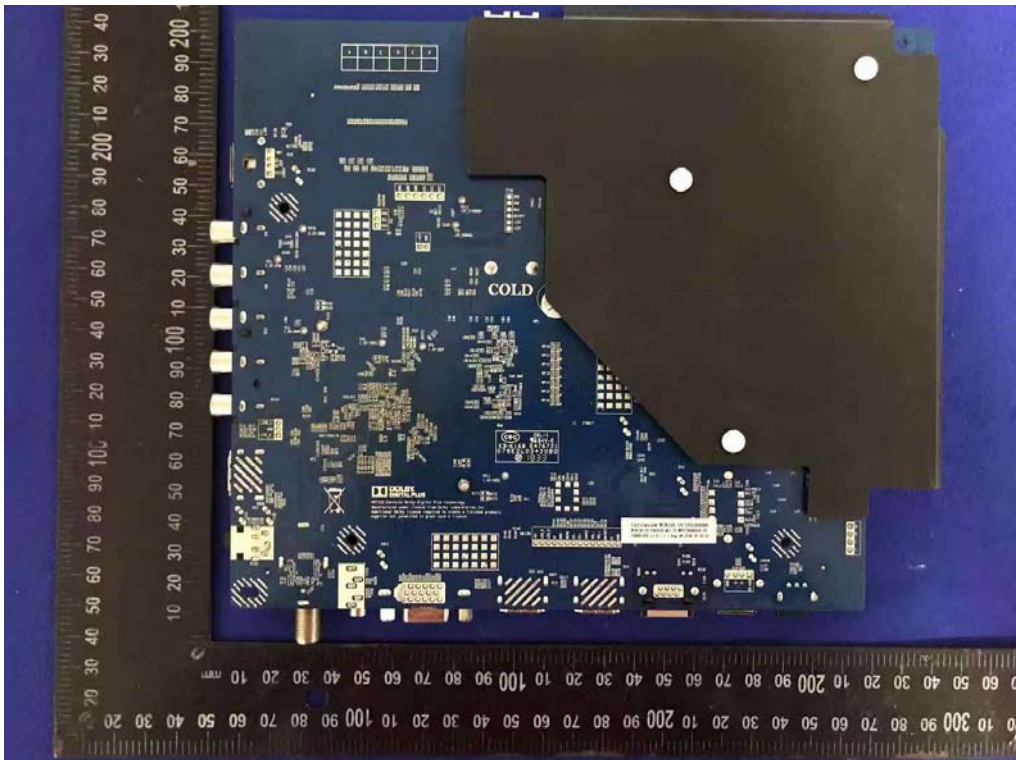

Internal Photos
M/N: WE50UE4008

Internal Photos
M/N: WE50UE4008

Wi-Fi
Antenna 0
Port

Wi-Fi
Antenna 1
Port

Internal Photos
M/N: WE50UE4008

Internal Photos
M/N: WE50UE4008

Internal Photos
M/N: WE50UE4008