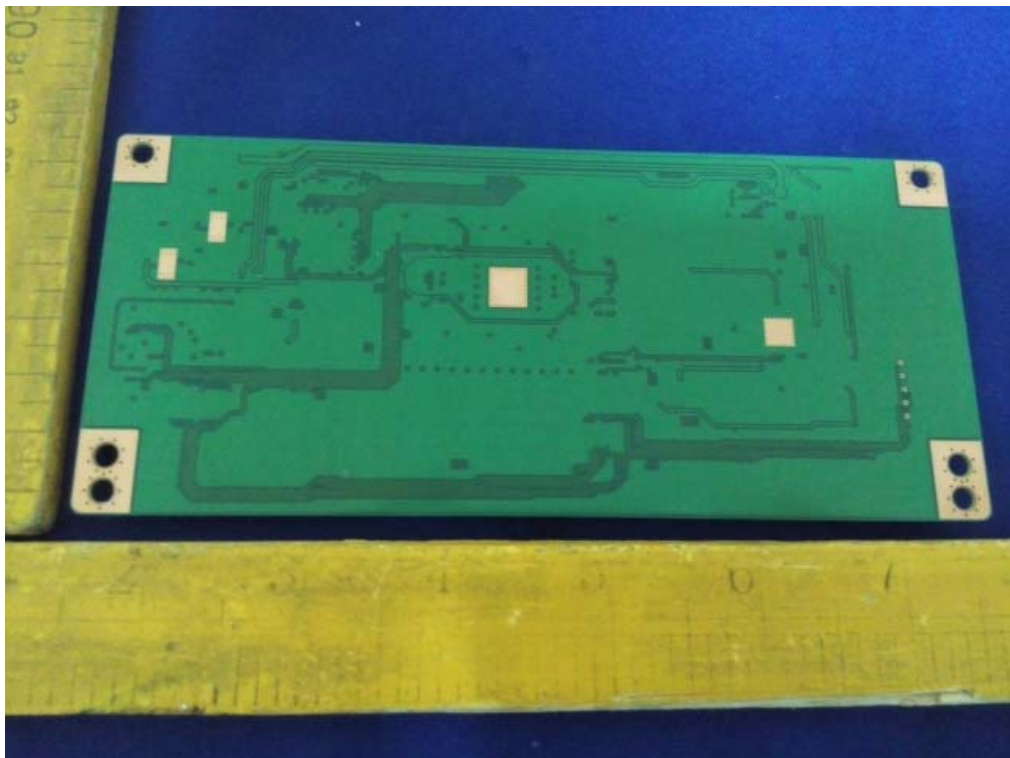

Internal Photos
M/N: WD65MC2240

Internal Photos
M/N: WD65MC2240

Internal Photos
M/N: WD65MC2240

Internal Photos
M/N: WD65MC2240

Internal Photos
M/N: WD65MC2240

Internal Photos
M/N: WD65MC2240

Wifi
Antenna