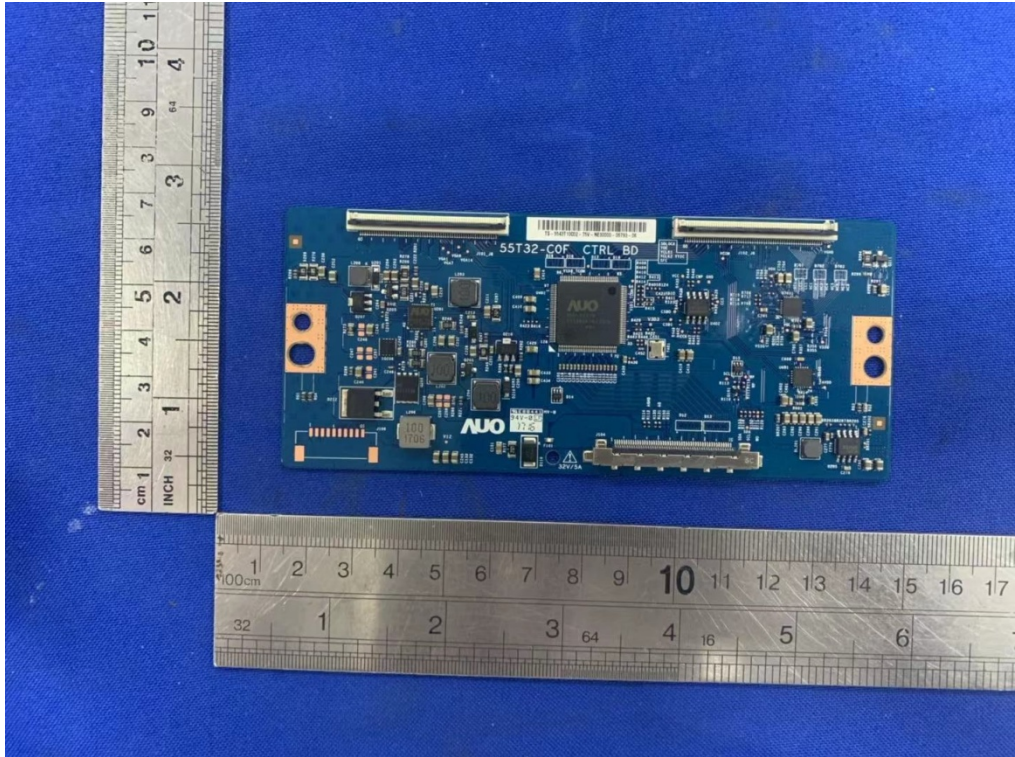

FCC ID: 2ACWINP8KX

WIFI ANT 1

WIFI ANT 2