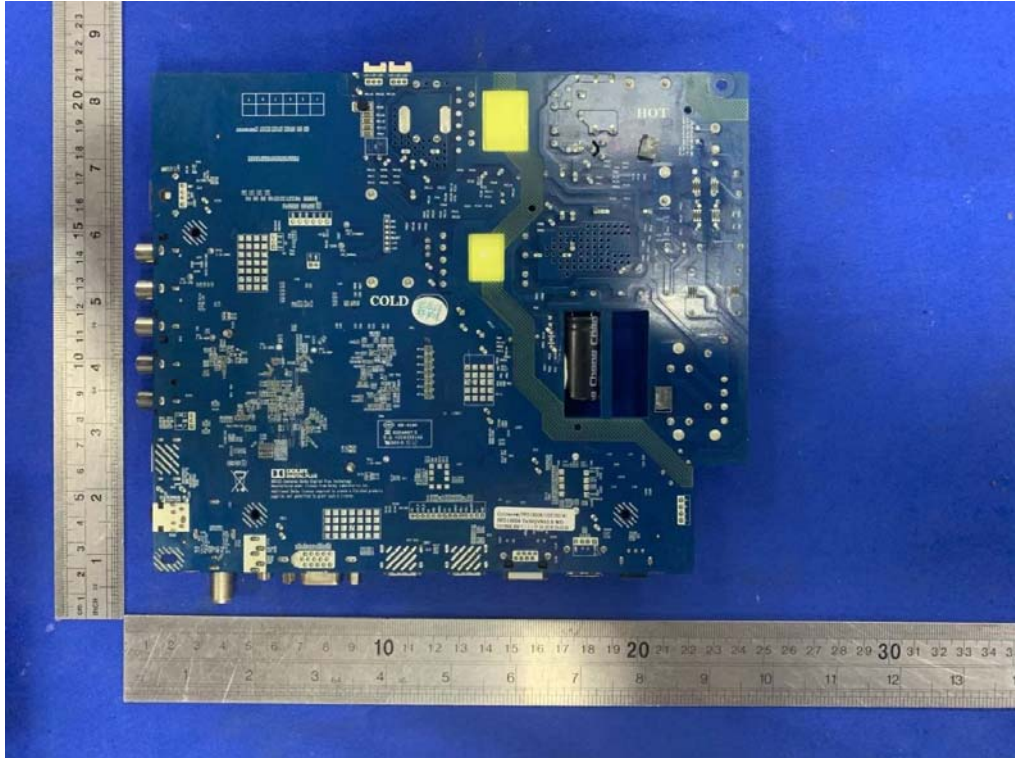

FCC ID: 2ACWINP8KX

WIFI ANT 1

WIFI ANT 2