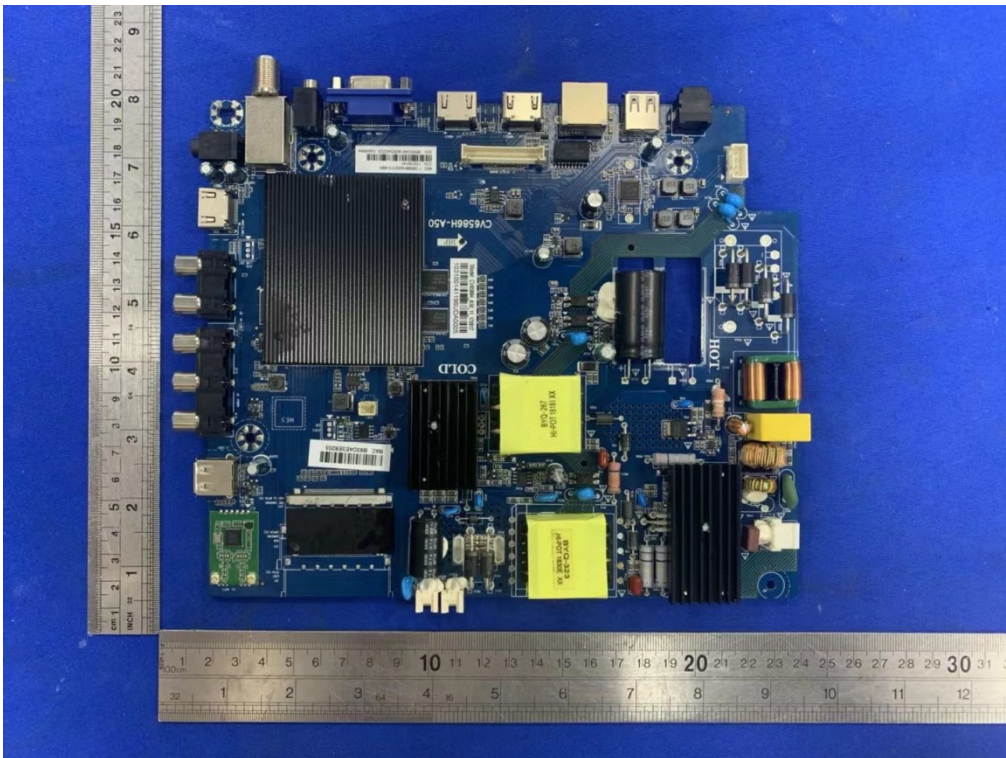

FCC ID: 2ACWINP8KX

WIFI ANT 1

WIFI ANT 2