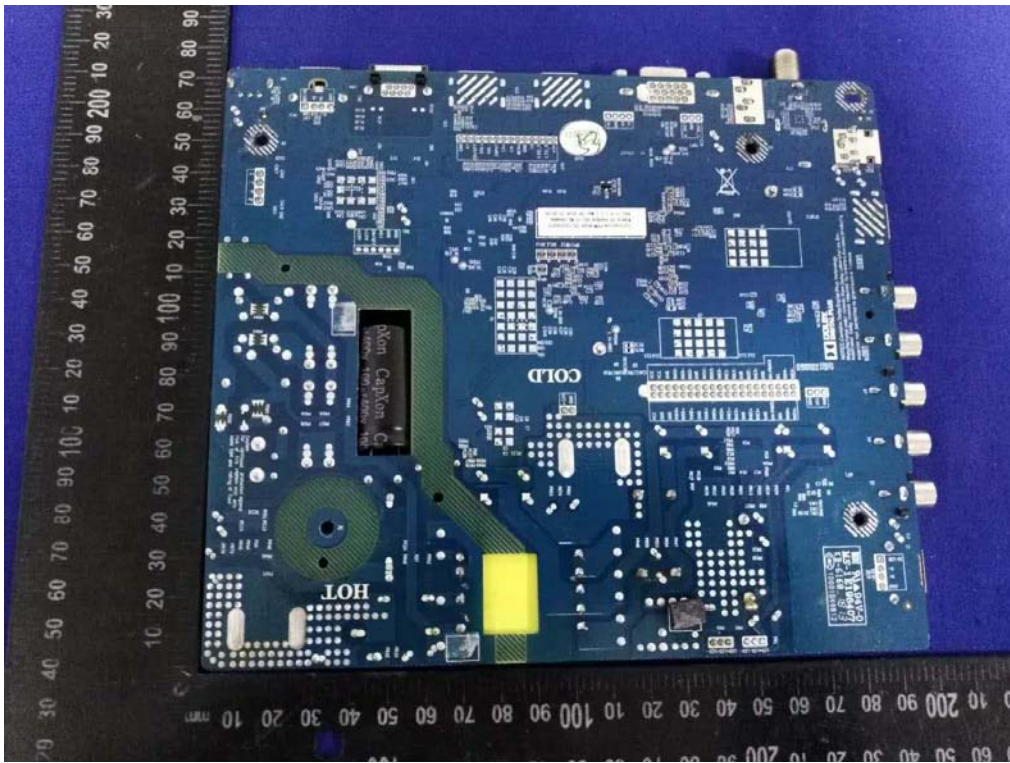

Internal photos
M/N:WD32FBE1001

Internal photos
M/N:WD32FBE1001

Internal photos
M/N:WD32FBE1001

Internal photos
M/N:WD32FBE1001

WiFi Antenna
Port 0

WiFi Antenna
Port 1

Internal photos
M/N:WD32FBE1001

WiFi Antenna 0

WiFi Antenna 1