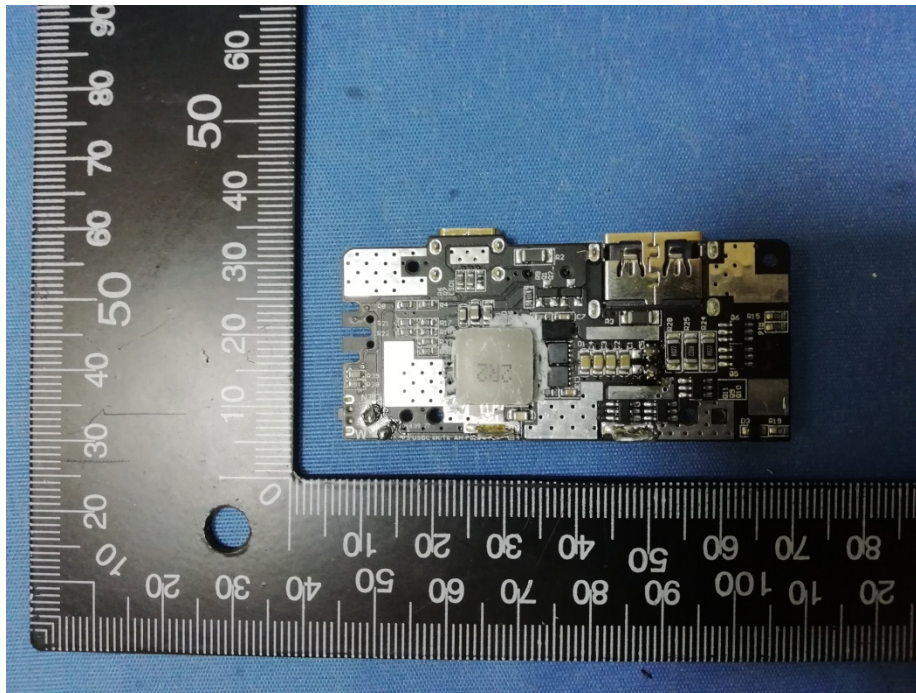

Appendix-Internal-Photos

FCC ID: 2ACWB-USBC6KA

Model: PWRSTION-WRLS-6K-AH

1.1 EUT- Internal View

Appendix-Internal-Photos

Appendix-Internal-Photos

Appendix-Internal-Photos

Appendix-Internal-Photos

Appendix-Internal-Photos

====End=====