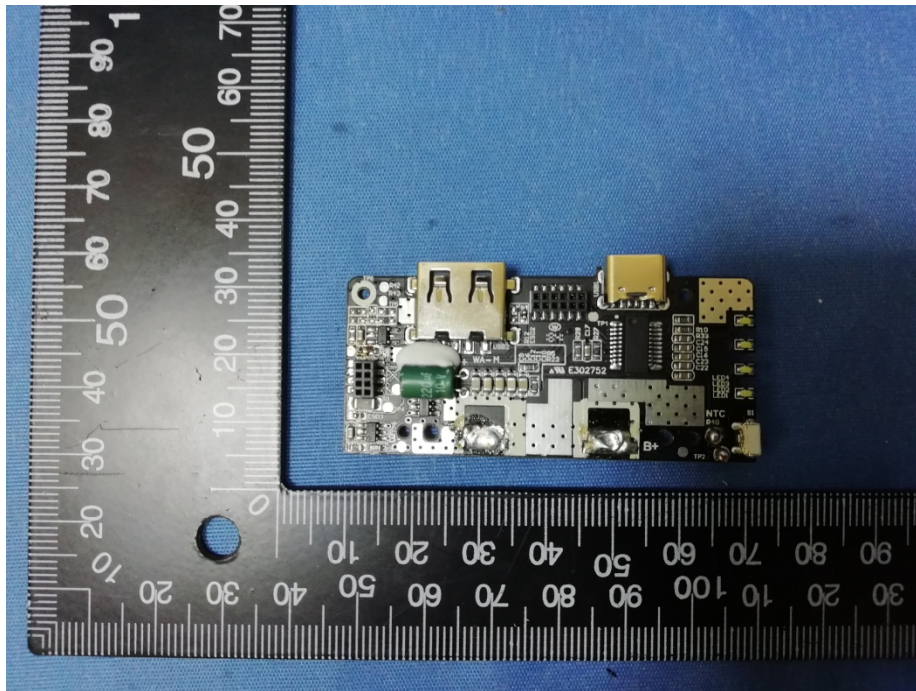

Appendix-Internal-Photos

FCC ID: 2ACWB-USBC6KA

Model: PWRSTION-WRLS-6K-AH

1.1 EUT- Internal View

Appendix-Internal-Photos

Appendix-Internal-Photos

Appendix-Internal-Photos

Appendix-Internal-Photos

Appendix-Internal-Photos

====End=====