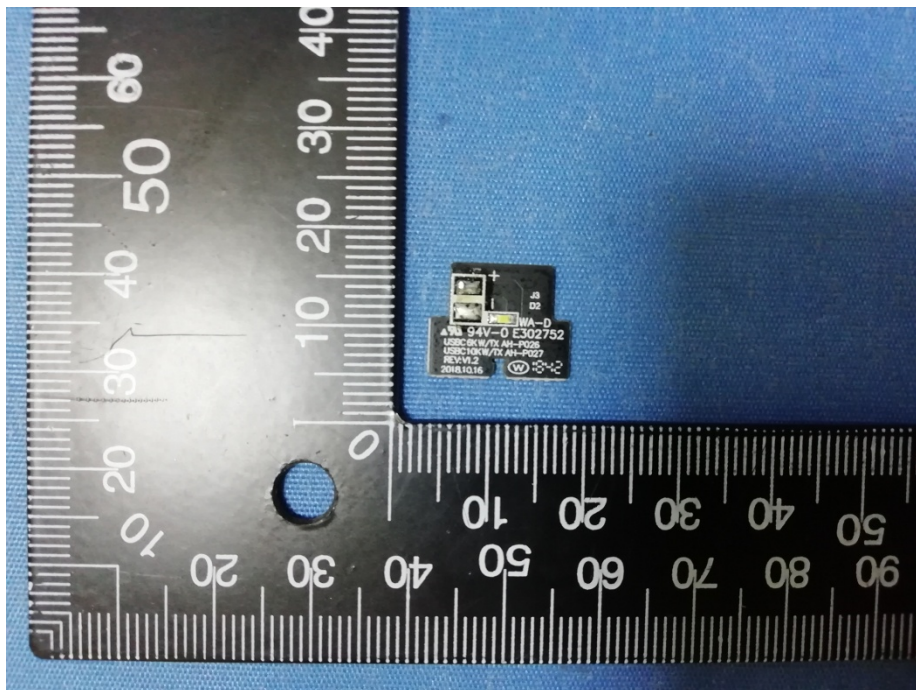

Appendix-Internal-Photos

FCC ID: 2ACWB-USBC6KA

Model: PWRSTION-WRLS-6K-AH

1.1 EUT- Internal View

Appendix-Internal-Photos

Appendix-Internal-Photos

Appendix-Internal-Photos

Appendix-Internal-Photos

Appendix-Internal-Photos

====End=====