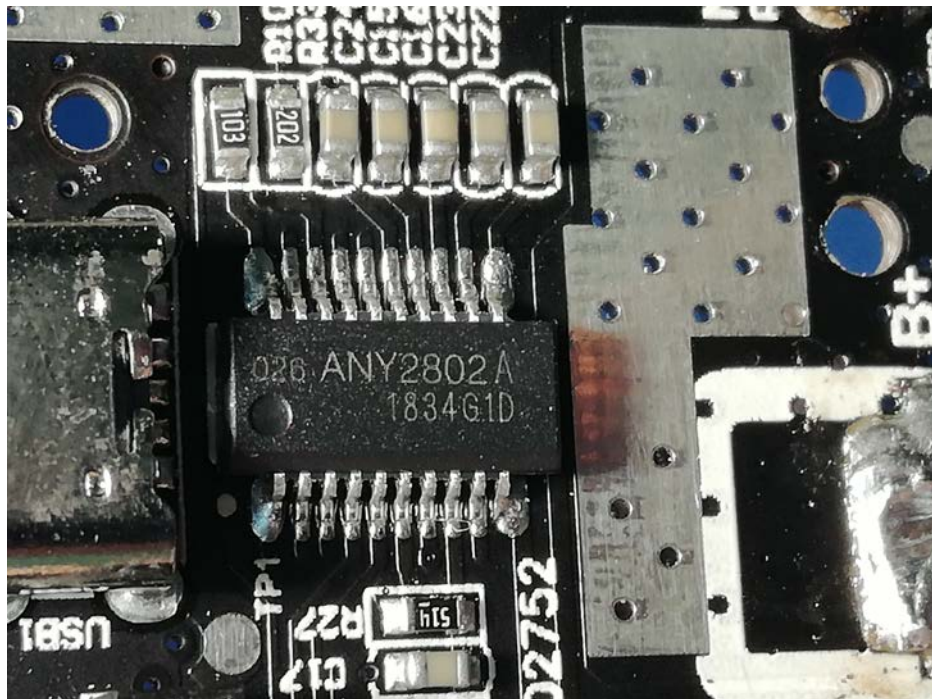

Appendix-Internal-Photos

FCC ID: 2ACWB-USBC6KA

Model: PWRSTION-WRLS-6K-AH

1.1 EUT- Internal View

Appendix-Internal-Photos

Appendix-Internal-Photos

Appendix-Internal-Photos

Appendix-Internal-Photos

Appendix-Internal-Photos

====End=====