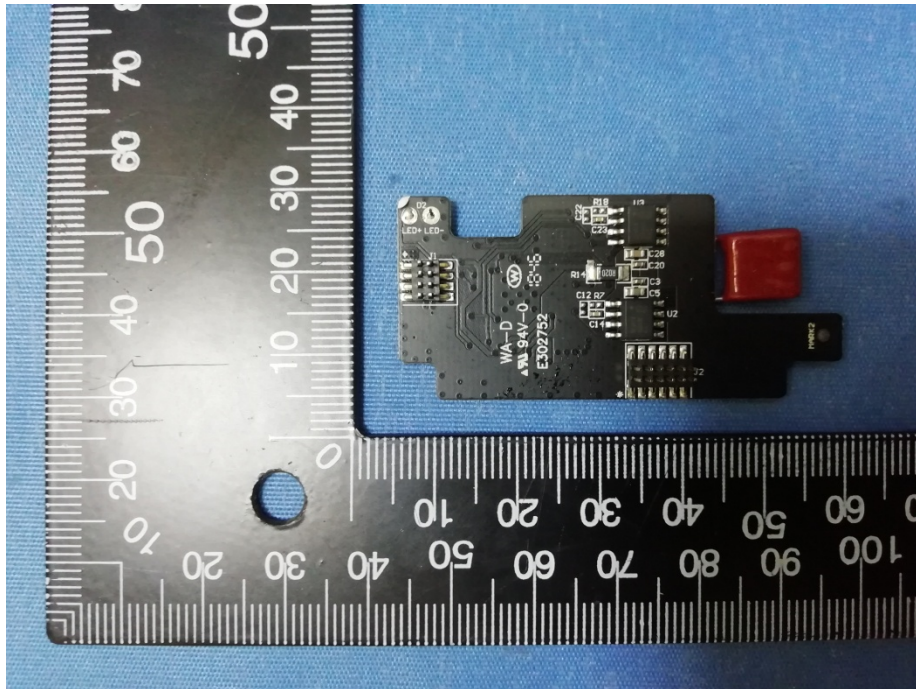

Appendix-Internal-Photos

FCC ID: 2ACWB-USBC6KA

Model: PWRSTION-WRLS-6K-AH

1.1 EUT- Internal View

Appendix-Internal-Photos

Appendix-Internal-Photos

Appendix-Internal-Photos

Appendix-Internal-Photos

Appendix-Internal-Photos

====End=====