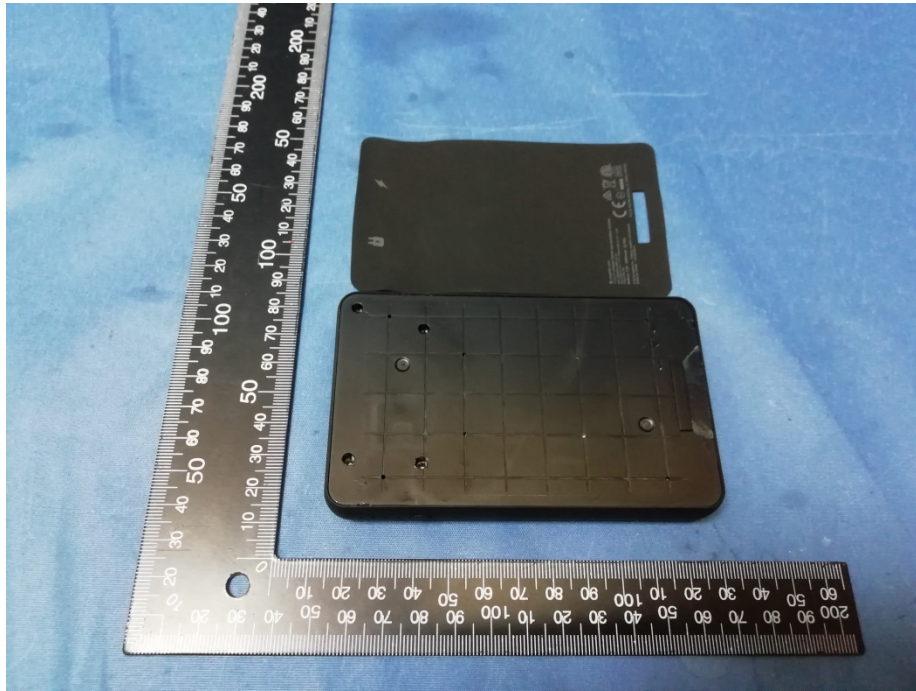

Appendix-Internal-Photos

FCC ID: 2ACWB-USBC6KA

Model: PWRSTION-WRLS-6K-AH

1.1 EUT- Internal View

Appendix-Internal-Photos

Appendix-Internal-Photos

Appendix-Internal-Photos

Appendix-Internal-Photos

Appendix-Internal-Photos

====End=====