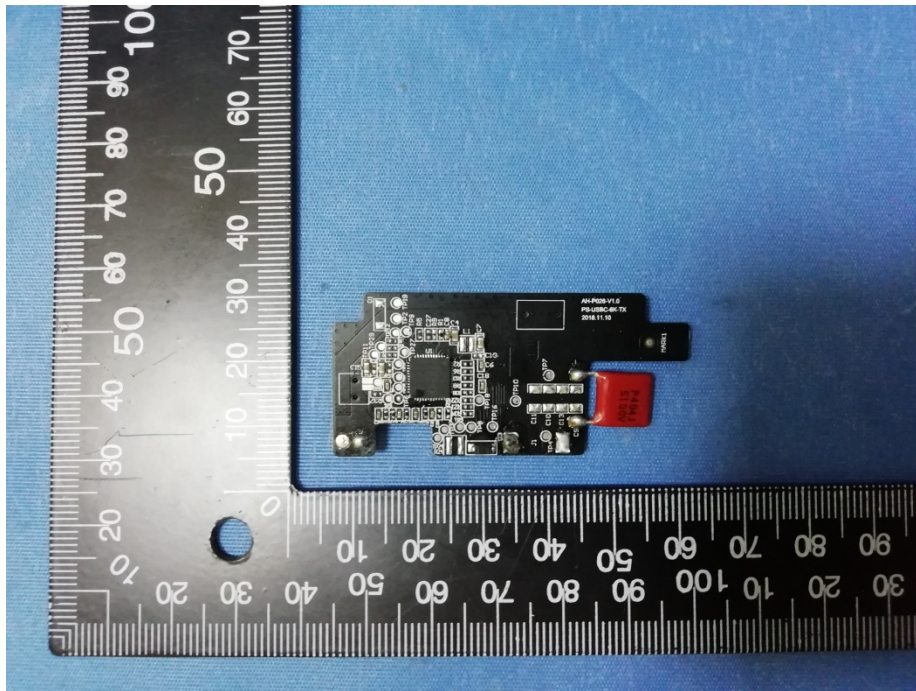

Appendix-Internal-Photos

FCC ID: 2ACWB-USBC6KA

Model: PWRSTION-WRLS-6K-AH

1.1 EUT- Internal View

Appendix-Internal-Photos

Appendix-Internal-Photos

Appendix-Internal-Photos

Appendix-Internal-Photos

Appendix-Internal-Photos

====End=====