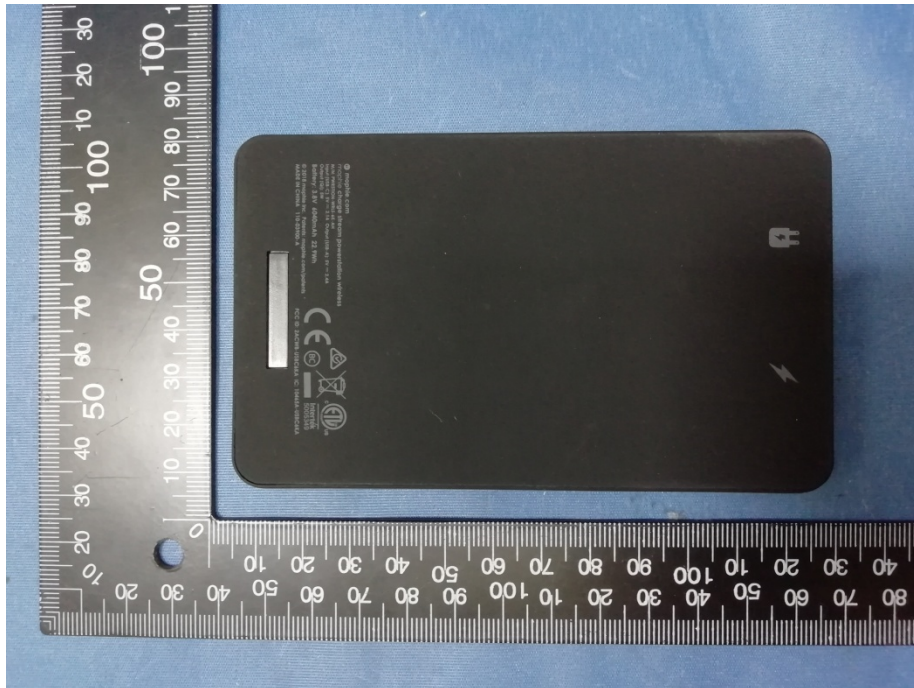

Appendix-External-Photos

FCC ID: 2ACWB-USBC6KA

Model: PWRSTION-WRLS-6K-AH

1.1 EUT- External View

Appendix-External-Photos

Appendix-External-Photos

Appendix-External-Photos

====End====