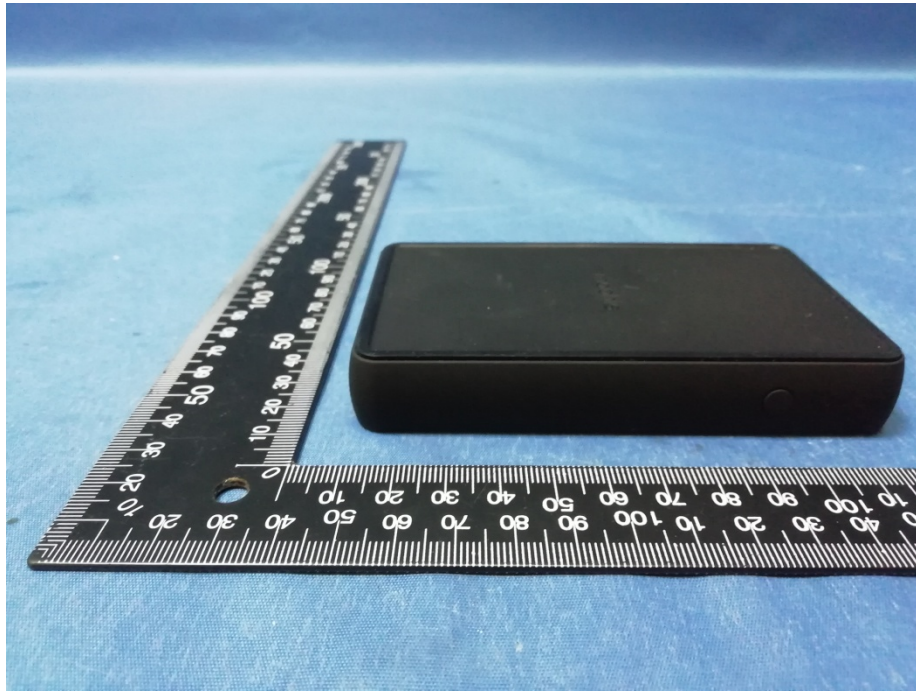

Appendix-External-Photos

FCC ID: 2ACWB-USBC6KA

Model: PWRSTION-WRLS-6K-AH

1.1 EUT- External View

Appendix-External-Photos

Appendix-External-Photos

Appendix-External-Photos

====End====