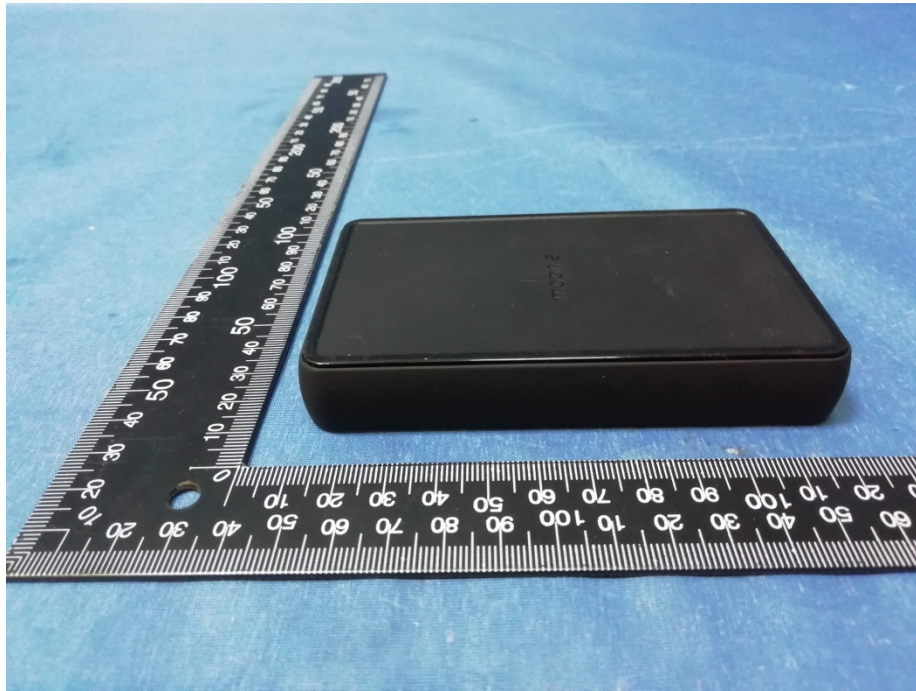

Appendix-External-Photos

FCC ID: 2ACWB-USBC6KA

Model: PWRSTION-WRLS-6K-AH

1.1 EUT- External View

Appendix-External-Photos

Appendix-External-Photos

Appendix-External-Photos

====End====