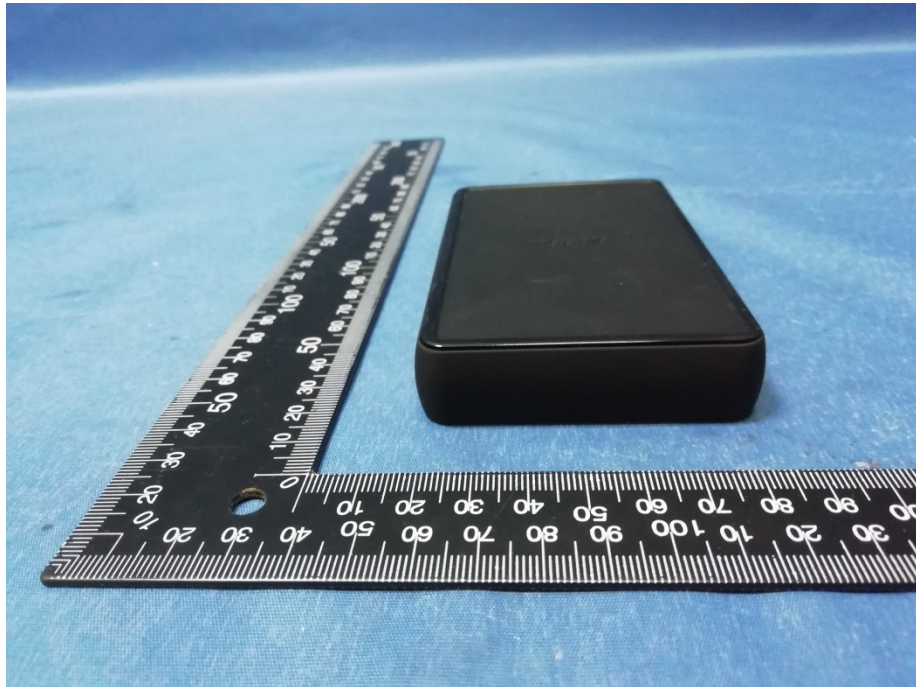

Appendix-External-Photos

FCC ID: 2ACWB-USBC6KA

Model: PWRSTION-WRLS-6K-AH

1.1 EUT- External View

Appendix-External-Photos

Appendix-External-Photos

Appendix-External-Photos

====End====