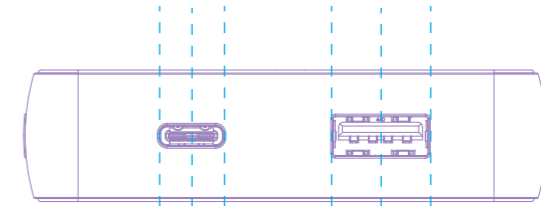

top view

left side view

front view

right side view

back side view

bottom view

	<p>PROJECT: PWRSTION-WRLS-6K-AH DIMENSIONS: mm BLEED: N/A CREATIVE/PRODUCTION ARTIST: Jullo PDM: Jack PCM: Debbie DATE: 08/2418 REV: A ARENA: 110-03900</p>	<p>COLORS: ● PANTONE Black ● Debossed</p>	<p>SPECIAL INSTRUCTIONS: • RevA1_0818: updated M/N to include "-AH" for 2nd source vendor • RevA2_0818: corrected ETL ID</p>
	<p> <small> mophie.com mophie charge stream powerstation wireless M/N: PWRSTION-WRLS-6K-AH Input (USB-C): 5V ~ 2.1A, Output (USB-A): 5V ~ 2.4A Output (Qi): 5W Battery: 3.8V 4040mAh 22.9Wh © 2018 mophie inc. Patents: mophie.com/patents MADE IN CHINA 110-03900-A </small> </p>		