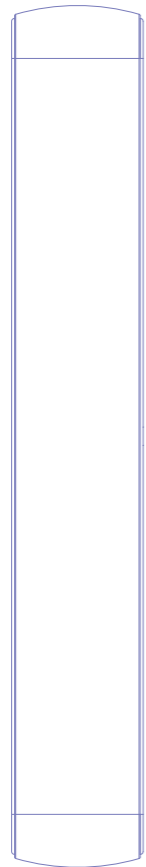

top view

left side view

front view

right side view

back side view

bottom view

	<p>PROJECT: PWRSTION-WRLS-6K-AH DIMENSIONS: mm BLEED: N/A CREATIVE/PRODUCTION ARTIST: Jullo PDM: Jack PCM: Debbie DATE: 08/2418 REV: A ARENA: 110-03900</p>	<p>COLORS: ● PANTONE Black ● Debossed</p>	<p>SPECIAL INSTRUCTIONS: • RevA1_0818: updated M/N to include "-AH" for 2nd source vendor • RevA2_0818: corrected ETL ID</p>
	<p> <small> mophie.com mophie charge stream powerstation wireless M/N: PWRSTION-WRLS-6K-AH Input (USB-C): 5V ~ 2.1A, Output (USB-A): 5V ~ 2.4A Output (Qi): 5W Battery: 3.8V 4040mAh 22.9Wh © 2018 mophie inc. Patents: mophie.com/patents MADE IN CHINA 110-03900-A </small> </p>		