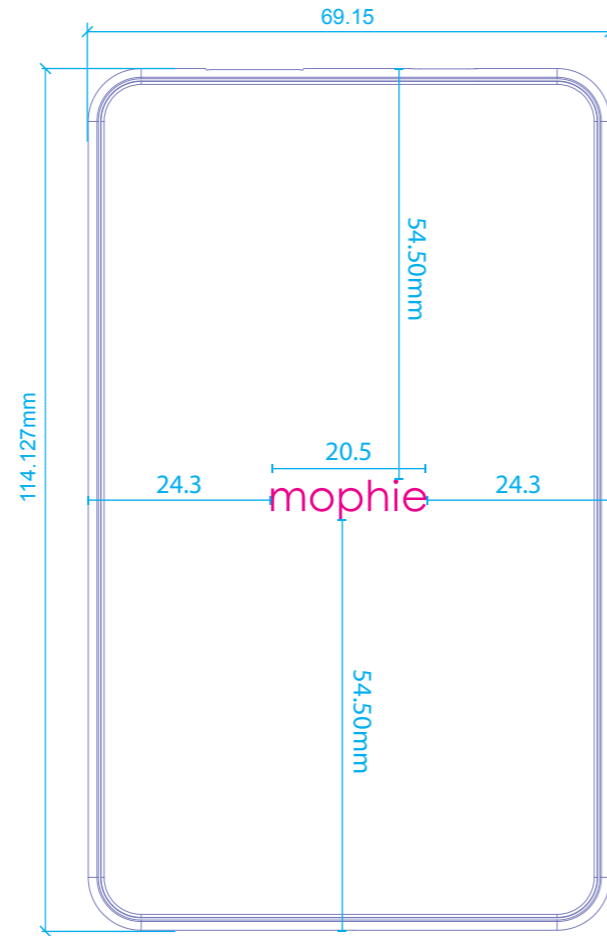

top view

left side view

front view

right side view

back side view

bottom view

	<p>PROJECT: PWRSTION-WRLS-6K-AH DIMENSIONS: mm BLEED: N/A CREATIVE/PRODUCTION ARTIST: Jullo PDM: Jack PCM: Debbie DATE: 08/2418 REV: A ARENA: 110-03900</p>	<p>COLORS: ● PANTONE Black ● Debossed</p>	<p>SPECIAL INSTRUCTIONS: • RevA1_0818: updated M/N to include "-AH" for 2nd source vendor • RevA2_0818: corrected ETL ID</p>
	<p> <small> mophie.com mophie charge stream powerstation wireless M/N: PWRSTION-WRLS-6K-AH Input (USB-C): 5V ~ 2.1A, Output (USB-A): 5V ~ 2.4A Output (Qi): 5W Battery: 3.8V 4040mAh 22.9Wh © 2018 mophie inc. Patents: mophie.com/patents MADE IN CHINA 110-03900-A </small> </p>		