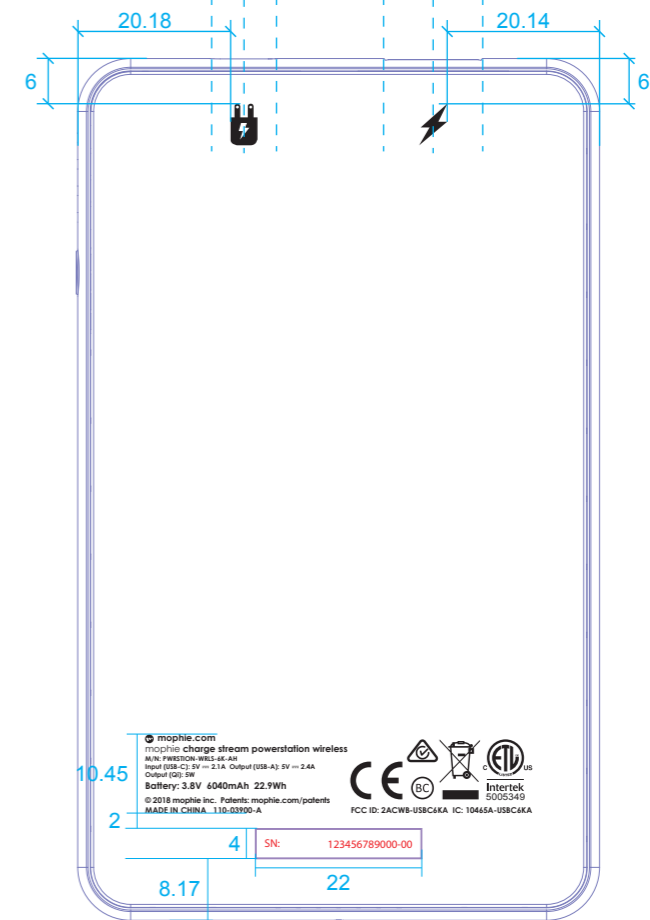

top view

left side view

front view

right side view

back side view

bottom view

	<p>PROJECT: PWRSTION-WRLS-6K-AH DIMENSIONS: mm BLEED: N/A CREATIVE/PRODUCTION ARTIST: Jullo PDM: Jack PCM: Debbie DATE: 08/2418 REV: A ARENA: 110-03900</p>	<p>COLORS: ● PANTONE Black ● Debossed</p>	<p>SPECIAL INSTRUCTIONS: • RevA1_0818: updated M/N to include "-AH" for 2nd source vendor • RevA2_0818: corrected ETL ID</p>
	<p> <small> mophie.com mophie charge stream powerstation wireless M/N: PWRSTION-WRLS-6K-AH Input (USB-C): 5V ~ 2.1A, Output (USB-A): 5V ~ 2.4A Output (Qi): 5W Battery: 3.8V 4040mAh 22.9Wh © 2018 mophie inc. Patents: mophie.com/patents MADE IN CHINA 110-03900-A </small> </p>		