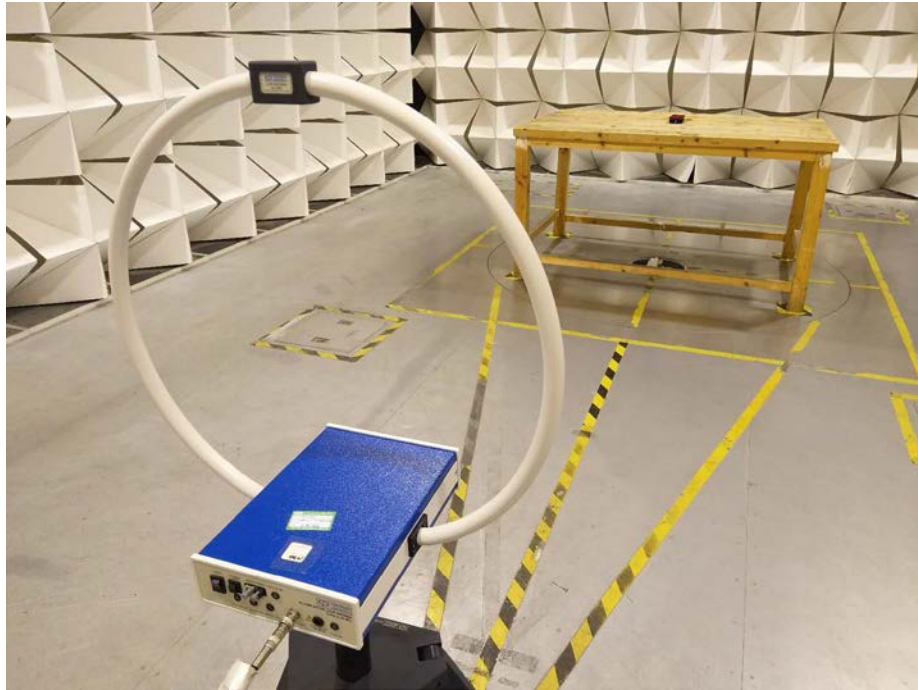

Appendix- Test set up-Photos

FCC ID: 2ACWB-USBC6K

Model: PWRSTION-WRLS-6K

1. Radiated Emission

Test frequency Below 30MHz

Test frequency from 30MHz to 1GHz

Appendix- Test set up-Photos

2. Photograph – Conducted Emission Test Setup

3. Photograph – RF Exposure Test Setup

Left Side(measurement distance of 15cm)

Appendix- Test set up-Photos

Right Side(measurement distance of 15cm)

Front Side(measurement distance of 15cm)

Appendix- Test set up-Photos

Rear Side(measurement distance of 15cm)

Top Side(measurement distance of 20cm)

Appendix- Test set up-Photos

Bottom Side(measurement distance of 15cm)

=====End=====