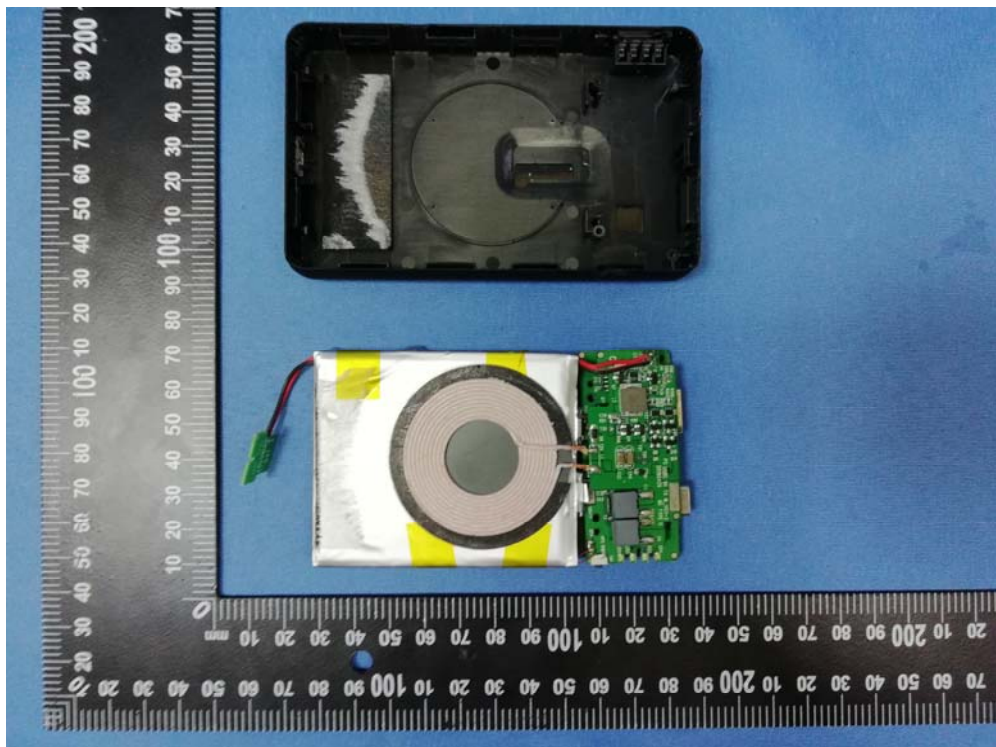

Appendix-Internal-Photos

FCC ID: 2ACWB-USBC6K

Model: PWRSTION-WRLS-6K

1.1 EUT –Internal View

Appendix-Internal-Photos

Appendix-Internal-Photos

Appendix-Internal-Photos

Appendix-Internal-Photos