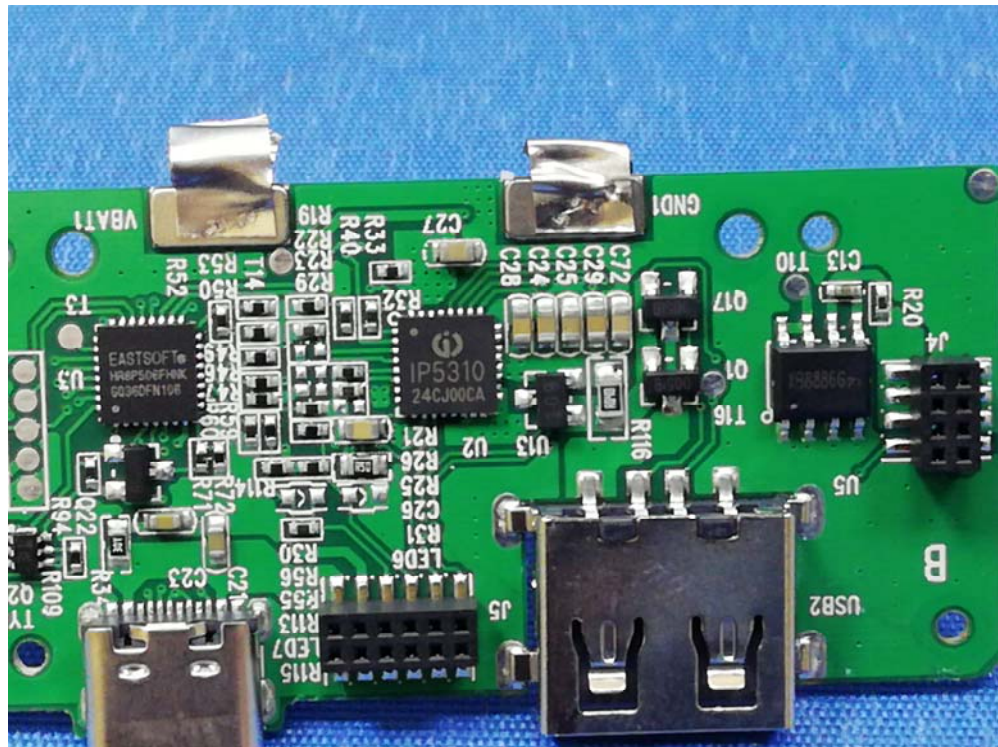

Appendix-Internal-Photos

FCC ID: 2ACWB-USBC6K

Model: PWRSTION-WRLS-6K

1.1 EUT –Internal View

Appendix-Internal-Photos

Appendix-Internal-Photos

Appendix-Internal-Photos

Appendix-Internal-Photos

====End====