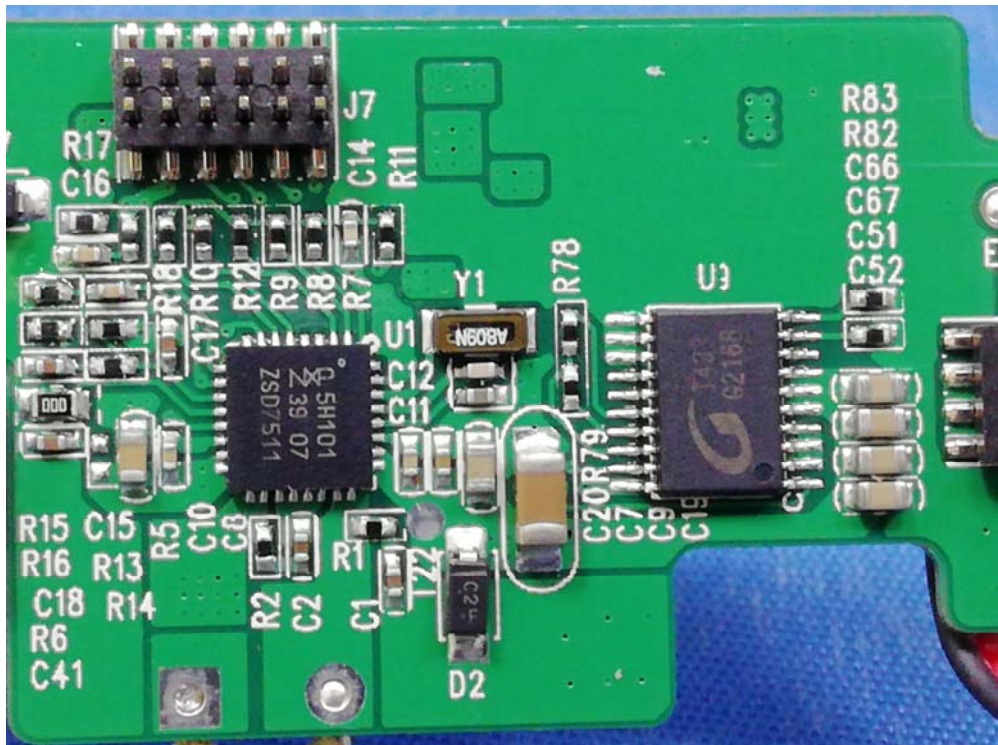

Appendix-Internal-Photos

FCC ID: 2ACWB-USBC6K

Model: PWRSTION-WRLS-6K

1.1 EUT –Internal View

Appendix-Internal-Photos

Appendix-Internal-Photos

Appendix-Internal-Photos

Appendix-Internal-Photos

====End====