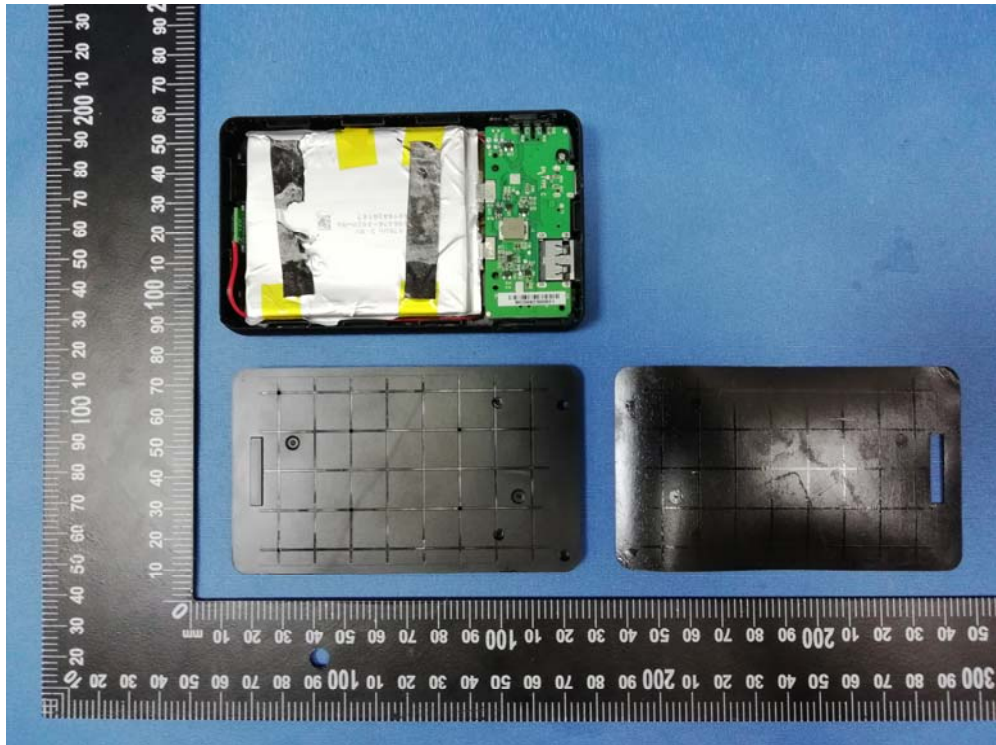

Appendix-Internal-Photos

FCC ID: 2ACWB-USBC6K

Model: PWRSTION-WRLS-6K

1.1 EUT –Internal View

Appendix-Internal-Photos

Appendix-Internal-Photos

Appendix-Internal-Photos

Appendix-Internal-Photos