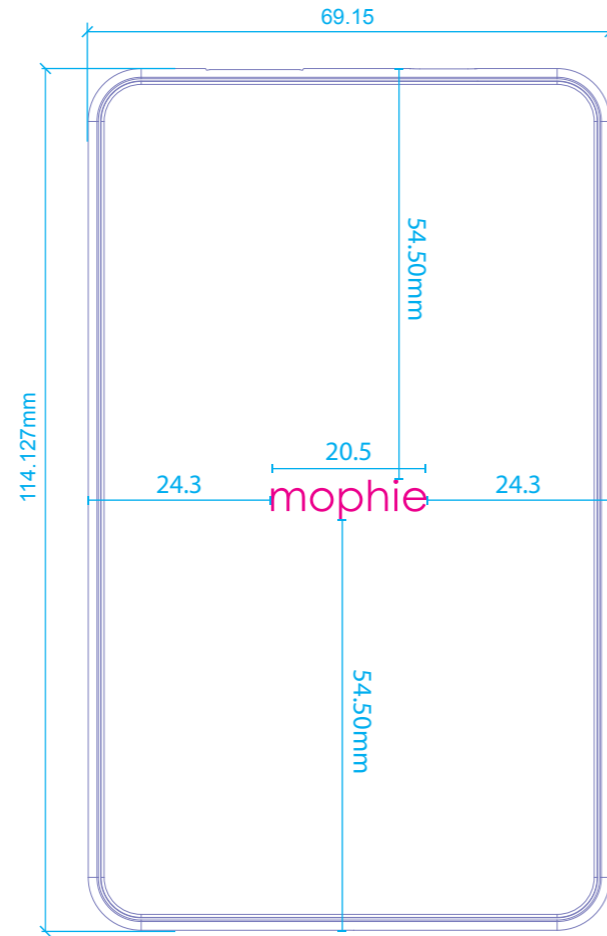

top view

left side view

front view

right side view

back side view

bottom view

	PROJECT: PWRSTION-WRLS-6K DIMENSIONS: mm BLEED: N/A CREATIVE/PRODUCTION ARTIST: Jullo/Bonnie PDM: Jack PCM: Fred DATE: 05/01/18 REV: A ARENA: 110-03489	COLORS: ● PANTONE Black ● Debossed	SPECIAL INSTRUCTIONS: • RevA1_0518 •
	<p> <small> © mophie.com mophie powerstation wireless with charge stream ALN: PWRSTION-WRLS-6K Input (USB-C): 5V = 2.1A Output (USB-A): 5V = 2.4A Output (Qi): 9W Battery: 3.8V 6040mAh 22.9Wh © 2018 mophie inc. Patents: mophie.com/patents MADE IN CHINA 110-03489-A </small> </p>		