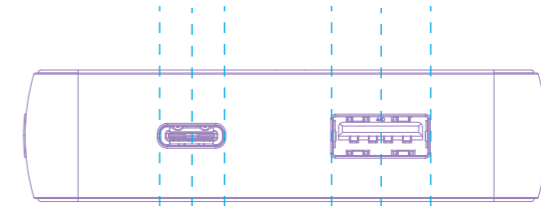

top view

left side view

front view

right side view

back side view

bottom view

	PROJECT: PWRSTION-WRLS-6K DIMENSIONS: mm BLEED: N/A CREATIVE/PRODUCTION ARTIST: Jullo/Bonnie PDM: Jack PCM: Fred DATE: 05/01/18 REV: A ARENA: 110-03489	COLORS: ● PANTONE Black ● Debossed	SPECIAL INSTRUCTIONS: • RevA1_0518 •
	<p> <small> © mophie.com mophie powerstation wireless with charge stream ALN: PWRSTION-WRLS-6K Input (USB-C): 5V = 2.1A Output (USB-A): 5V = 2.4A Output (Qi): 9W Battery: 3.8V 6040mAh 22.9Wh © 2018 mophie inc. Patents: mophie.com/patents MADE IN CHINA 110-03489-A </small> </p>		