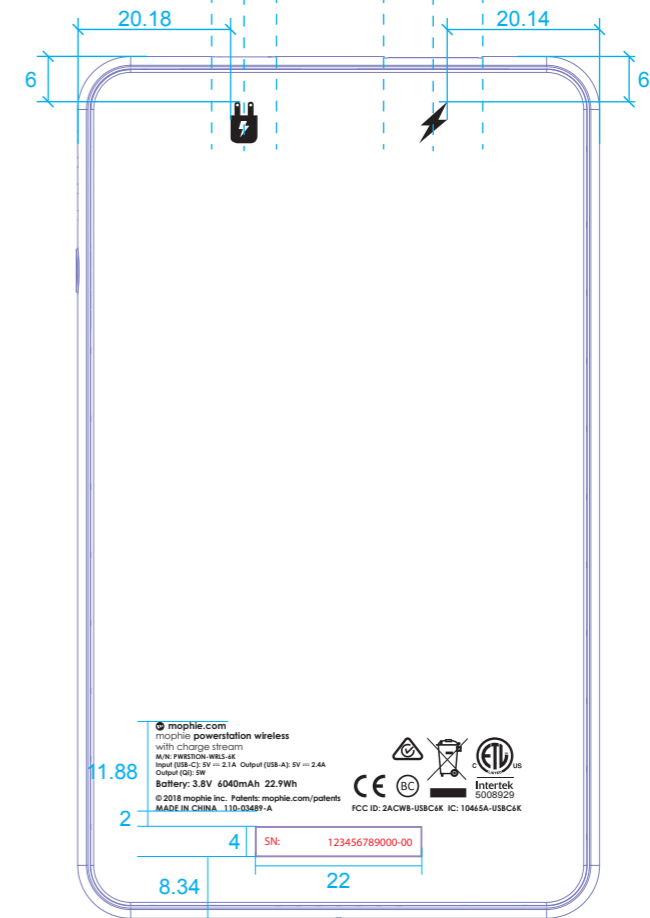

top view

left side view

front view

right side view

back side view

bottom view

	PROJECT: PWRSTION-WRLS-6K DIMENSIONS: mm BLEED: N/A CREATIVE/PRODUCTION ARTIST: Jullo/Bonnie PDM: Jack PCM: Fred DATE: 05/01/18 REV: A ARENA: 110-03489	COLORS: ● PANTONE Black ● Debossed	SPECIAL INSTRUCTIONS: • RevA1_0518 •
	<p> <small> © mophie.com mophie powerstation wireless with charge stream ALN: PWRSTION-WRLS-6K Input (USB-C): 5V = 2.1A Output (USB-A): 5V = 2.4A Output (Qi): 9W Battery: 3.8V 6040mAh 22.9Wh © 2018 mophie inc. Patents: mophie.com/patents MADE IN CHINA 110-03489-A </small> </p>		