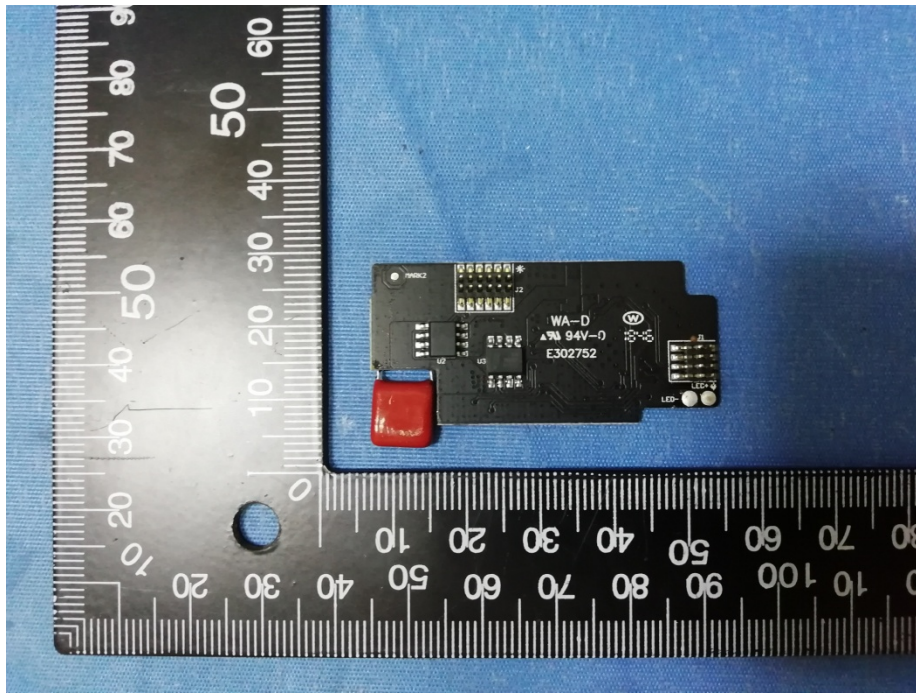

Appendix-Internal-Photos