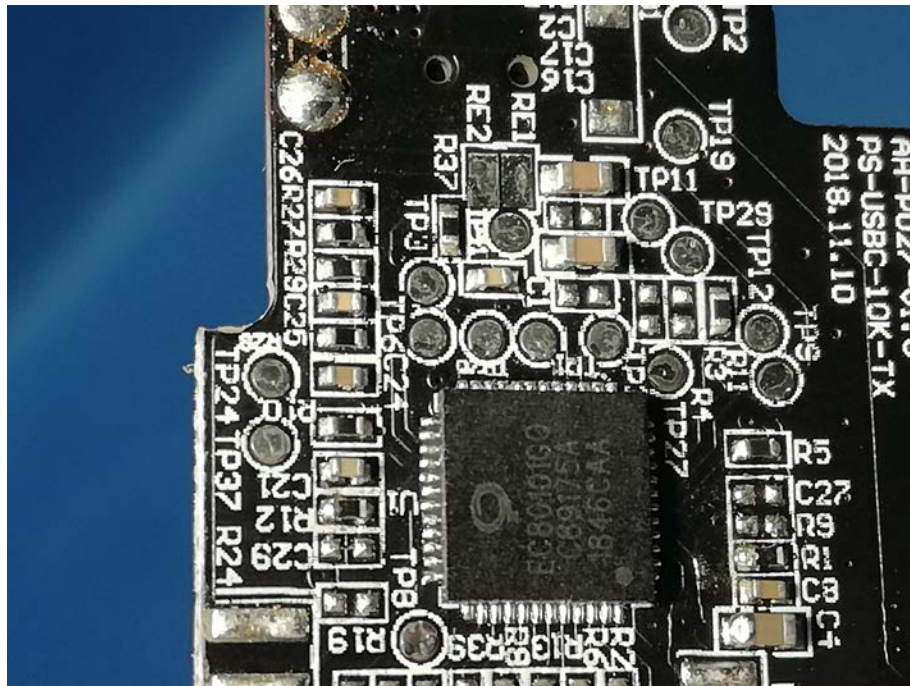

Appendix-Internal-Photos