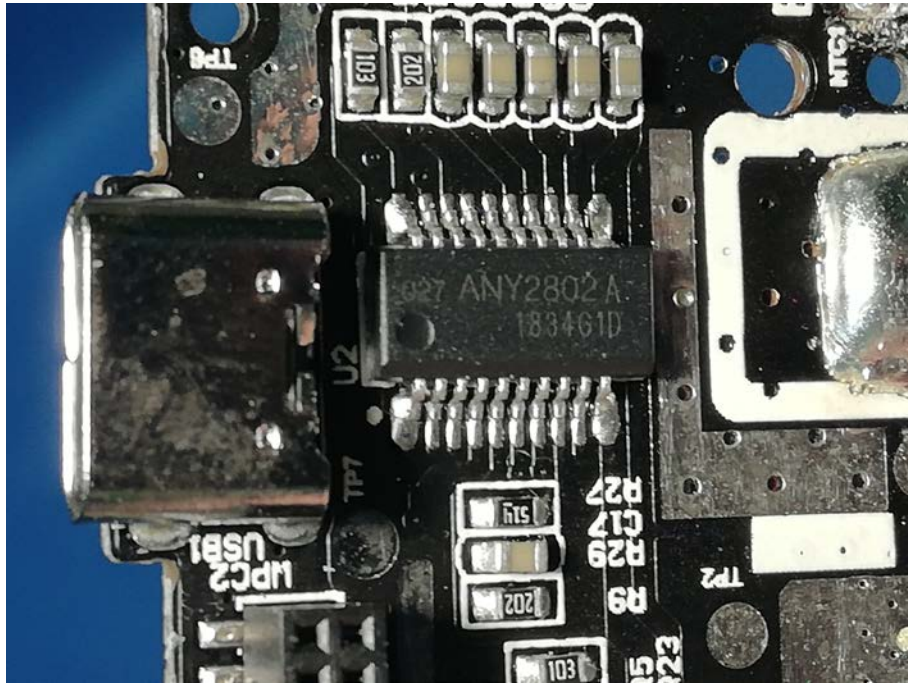

Appendix-Internal-Photos