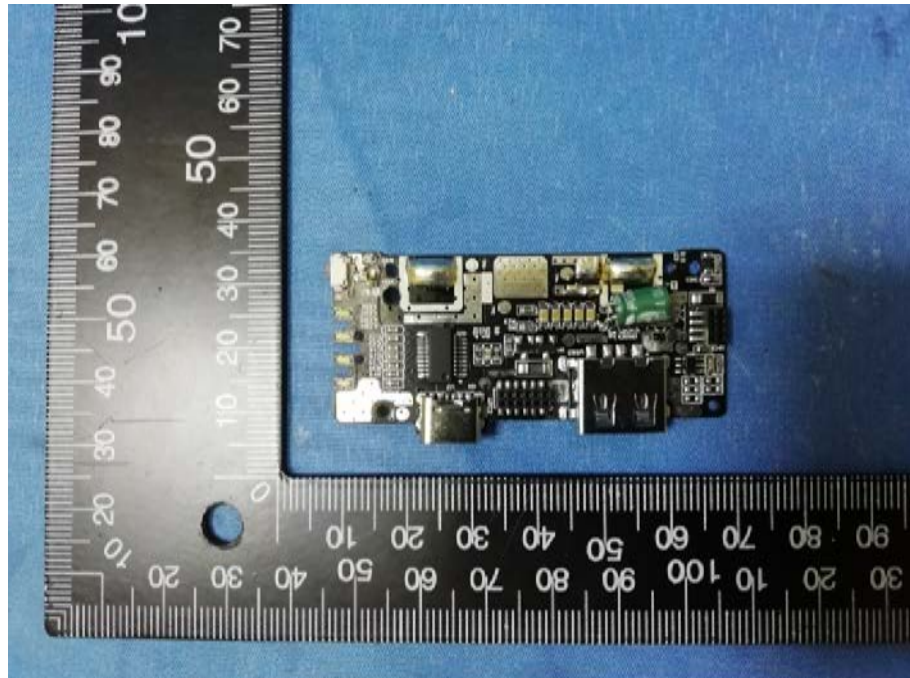

Appendix-Internal-Photos