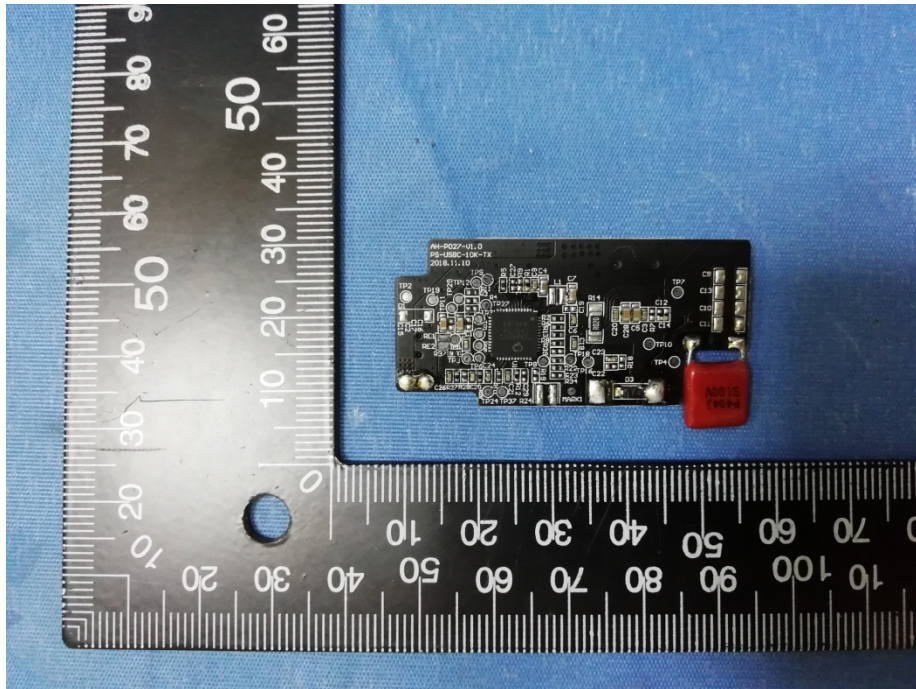

Appendix-Internal-Photos