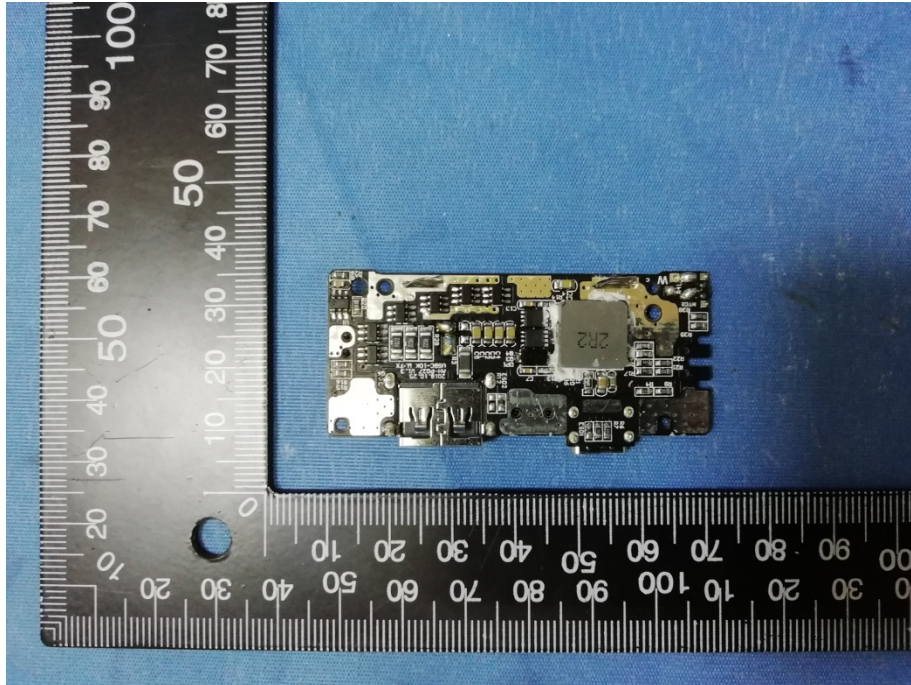

Appendix-Internal-Photos