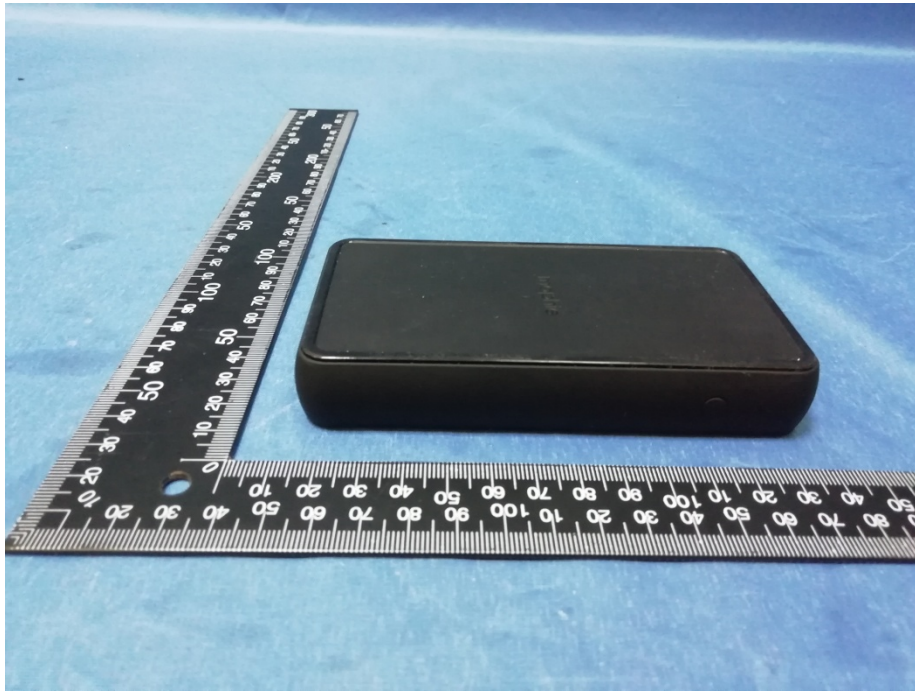

Appendix-External-Photos

FCC ID: 2ACWB-USBC10KA Model: PWRSTION-WRLS-10K-AH

1.1 EUT- External View

Appendix-External-Photos

Appendix-External-Photos

Appendix-External-Photos

=====End=====