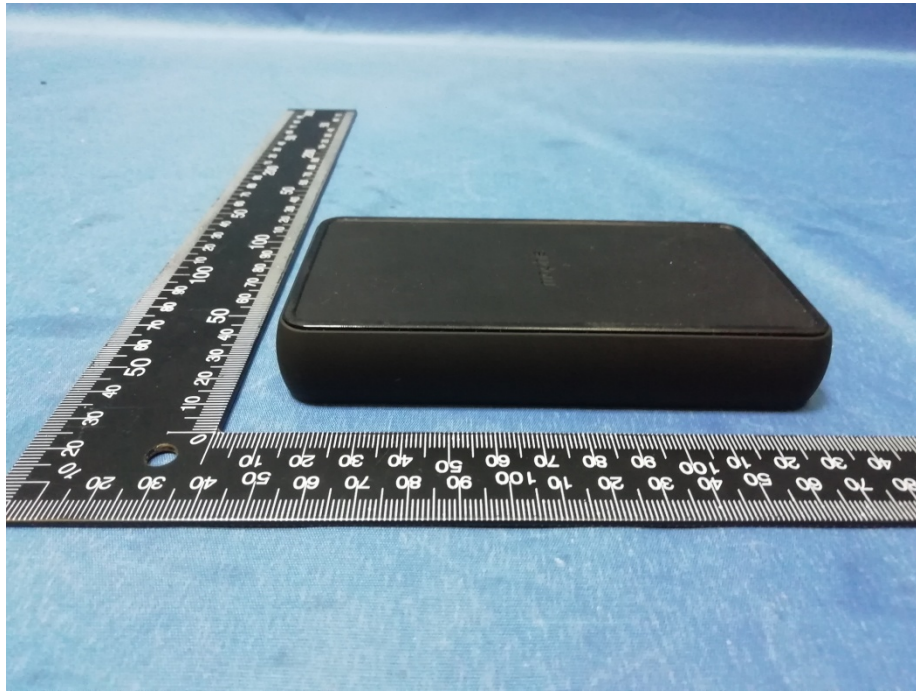

Appendix-External-Photos

FCC ID: 2ACWB-USBC10KA Model: PWRSTION-WRLS-10K-AH

1.1 EUT- External View

Appendix-External-Photos

Appendix-External-Photos

Appendix-External-Photos

=====End=====