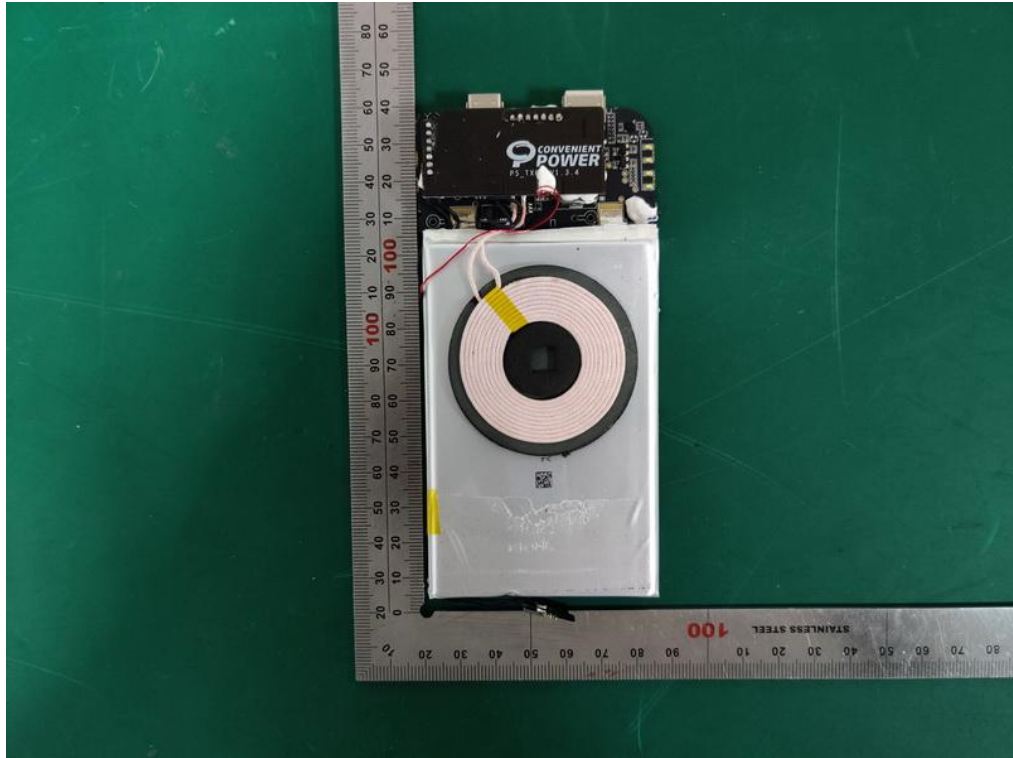

**Internal Photos**  
M/N: PS-WRLS-LTG-RXTX-10K

**Internal Photos**  
M/N: PS-WRLS-LTG-RXTX-10K

Coil Antenna

**Internal Photos**  
M/N: PS-WRLS-LTG-RXTX-10K

**Internal Photos**

M/N: PS-WRLS-LTG-RXTX-10K

**End of Test Report**