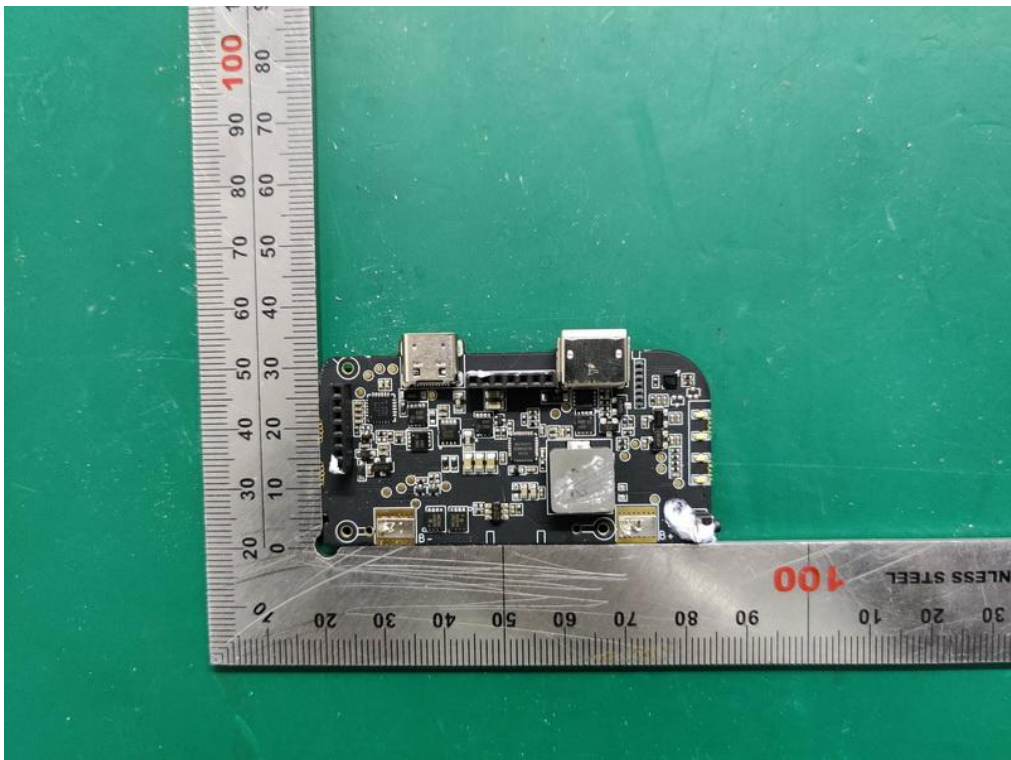

**Internal Photos**  
M/N: PS-WRLS-LTG-RXTX-10K

**Internal Photos**  
M/N: PS-WRLS-LTG-RXTX-10K

Coil Antenna

**Internal Photos**  
M/N: PS-WRLS-LTG-RXTX-10K

**Internal Photos**

M/N: PS-WRLS-LTG-RXTX-10K

**End of Test Report**