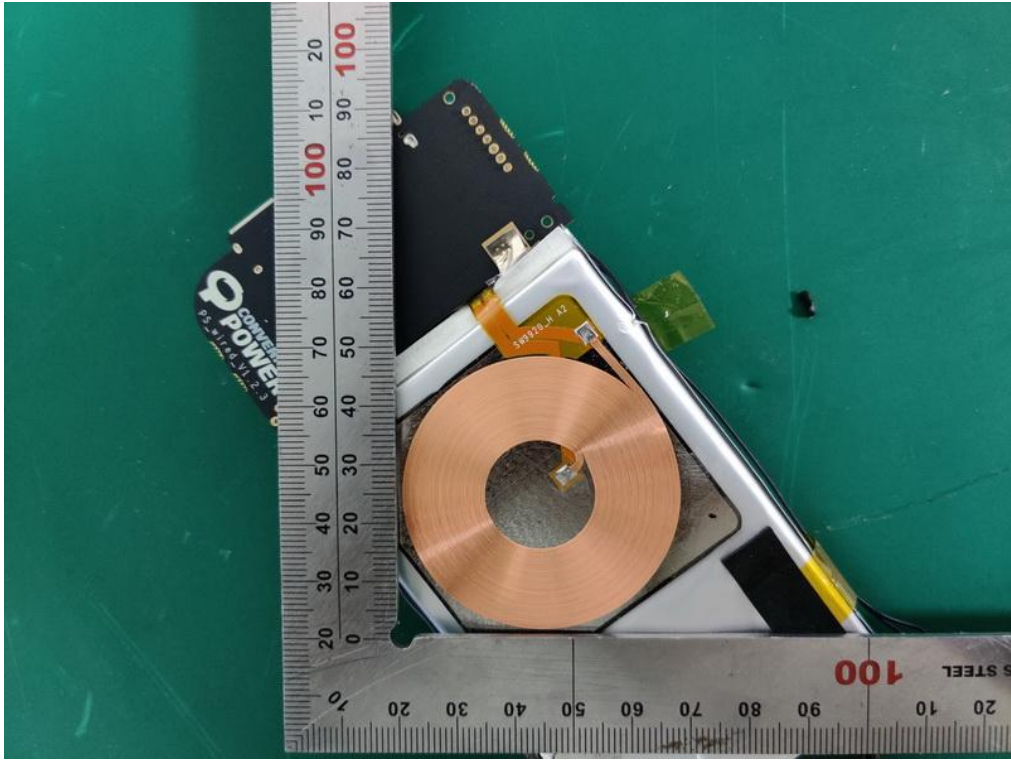

**Internal Photos**  
M/N: PS-WRLS-LTG-RXTX-10K

**Internal Photos**  
M/N: PS-WRLS-LTG-RXTX-10K

Coil Antenna

**Internal Photos**  
M/N: PS-WRLS-LTG-RXTX-10K

**Internal Photos**

M/N: PS-WRLS-LTG-RXTX-10K

**End of Test Report**