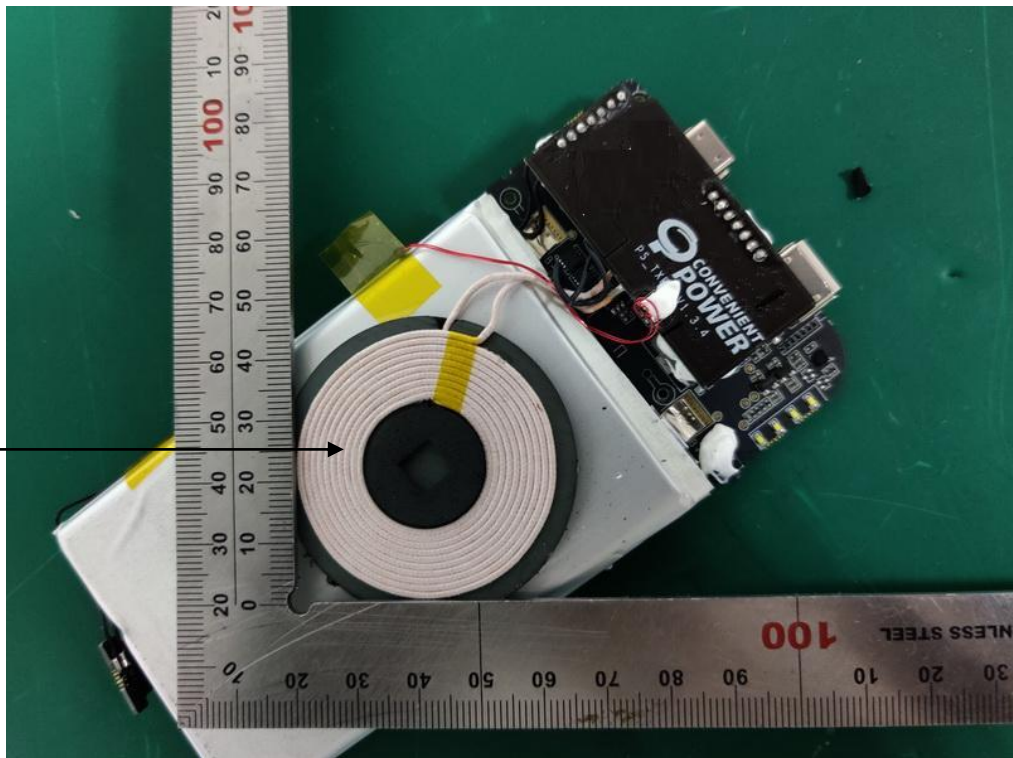

**Internal Photos**  
M/N: PS-WRLS-LTG-RXTX-10K

**Internal Photos**  
M/N: PS-WRLS-LTG-RXTX-10K

Coil Antenna

**Internal Photos**  
M/N: PS-WRLS-LTG-RXTX-10K

**Internal Photos**

M/N: PS-WRLS-LTG-RXTX-10K

**End of Test Report**