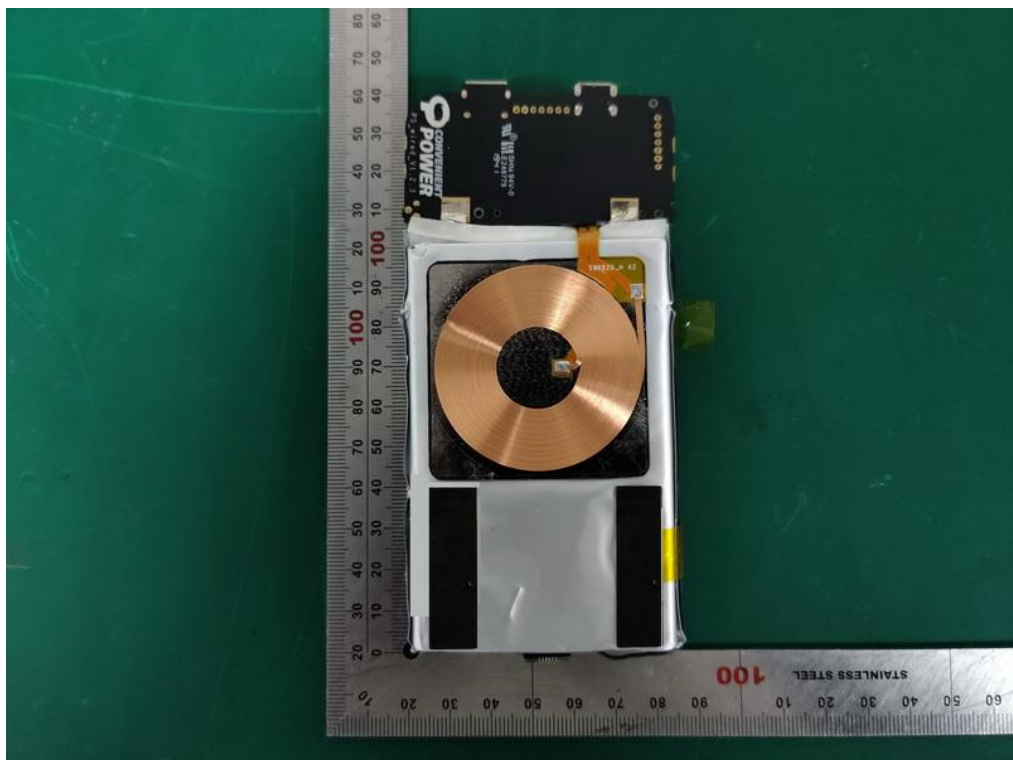

**Internal Photos**  
M/N: PS-WRLS-LTG-RXTX-10K

**Internal Photos**  
M/N: PS-WRLS-LTG-RXTX-10K

Coil Antenna

**Internal Photos**  
M/N: PS-WRLS-LTG-RXTX-10K

**Internal Photos**

M/N: PS-WRLS-LTG-RXTX-10K

**End of Test Report**