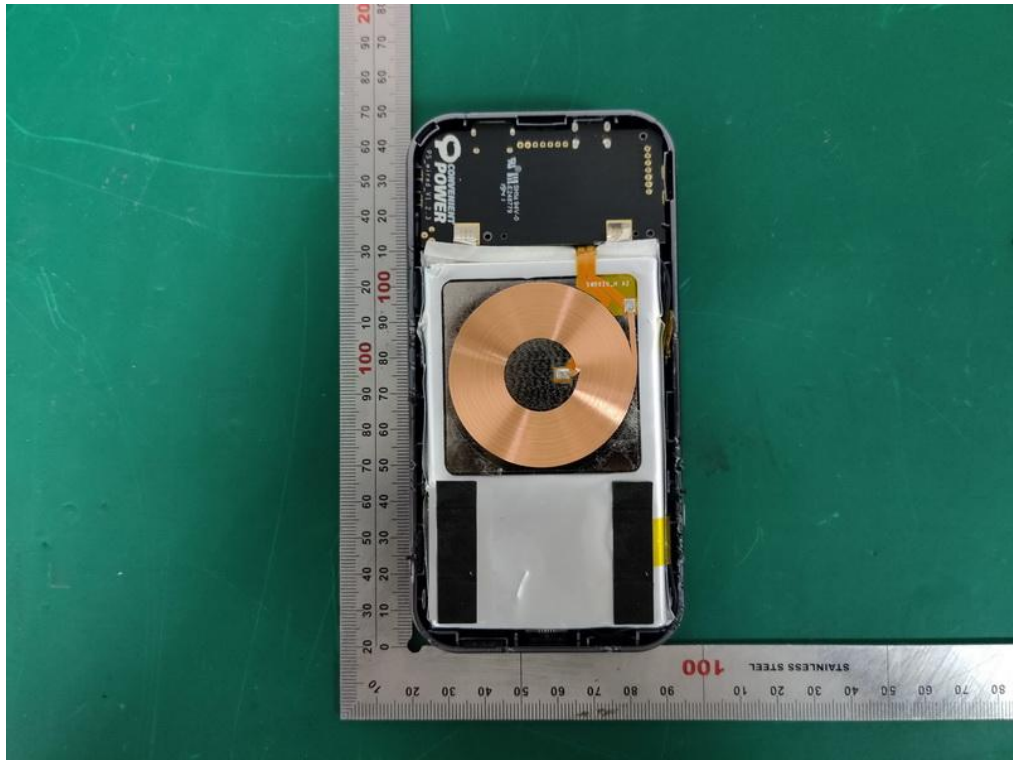

**Internal Photos**  
M/N: PS-WRLS-LTG-RXTX-10K

**Internal Photos**  
M/N: PS-WRLS-LTG-RXTX-10K

Coil Antenna

**Internal Photos**  
M/N: PS-WRLS-LTG-RXTX-10K

**Internal Photos**

M/N: PS-WRLS-LTG-RXTX-10K

**End of Test Report**