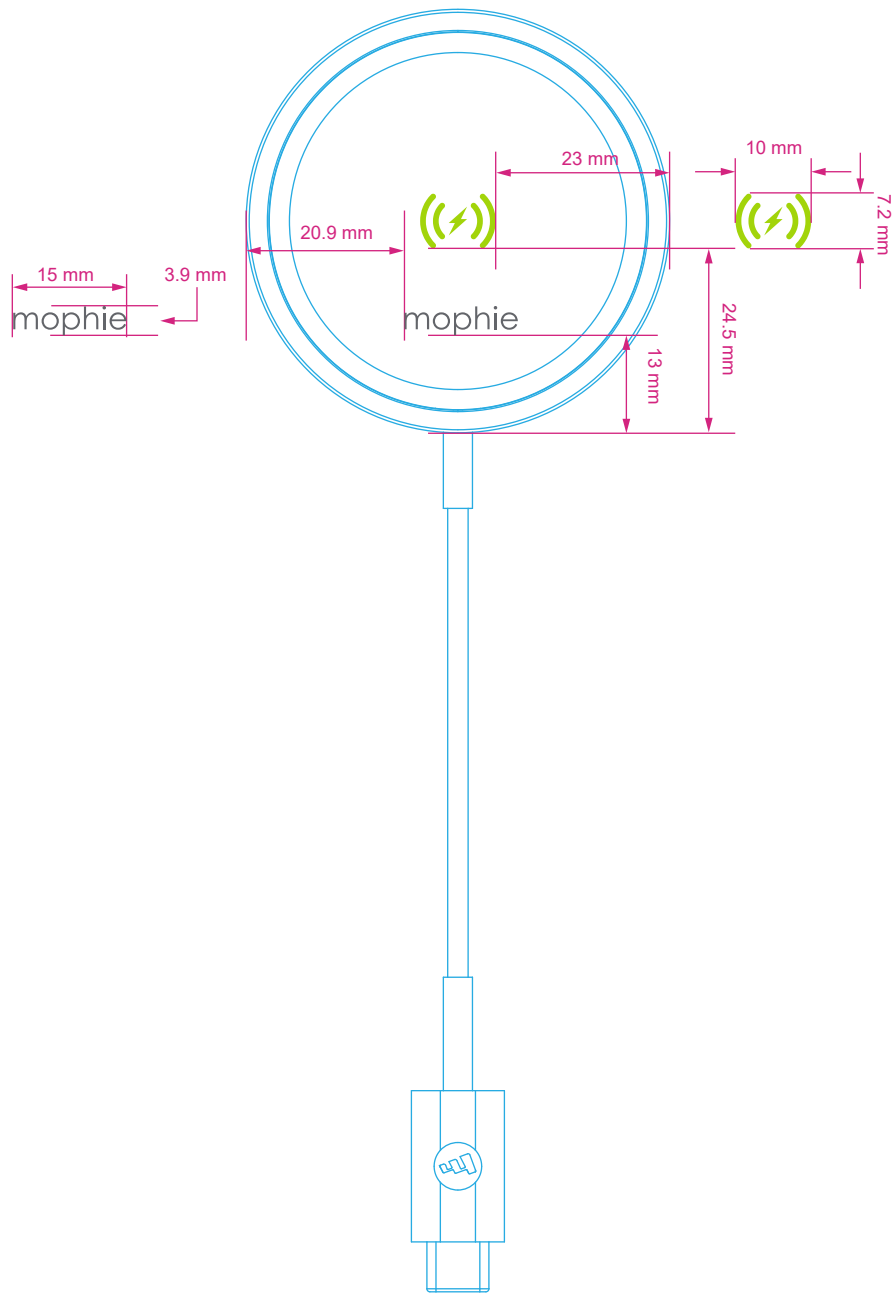

Top View

Front View

Side View

Back View

- Sticker device label
- PANTONE BLACK C (sticker label)
 - PANTONE 10397 C (label information)

Bottom View

ARTWORK OK FOR MP

	PROJECT: Snap+ Wireless Charger_DevicePadprint	COLORS: ● PANTONE COOL GRAY 10 C (Pad print mophie logo) ● PANTONE 375 C (Pad print) ● laser etch ● PANTONE BLACK C (sticker label) ● PANTONE 10397 C (label information)	SPECIAL INSTRUCTIONS: • 12/29/20: Initial version • 01/18/21: Changed laser device label to sticker label changed 12V/2A to 12V/1.67A • 01/20/21: Updated sticker label to black, label information color to PMS 10397C
	PRODUCTION ARTIST: Vincent		
	PM: Tomo		
	PDM: George		
	DATE: 12/29/20 ARENA: 110-08055-A		