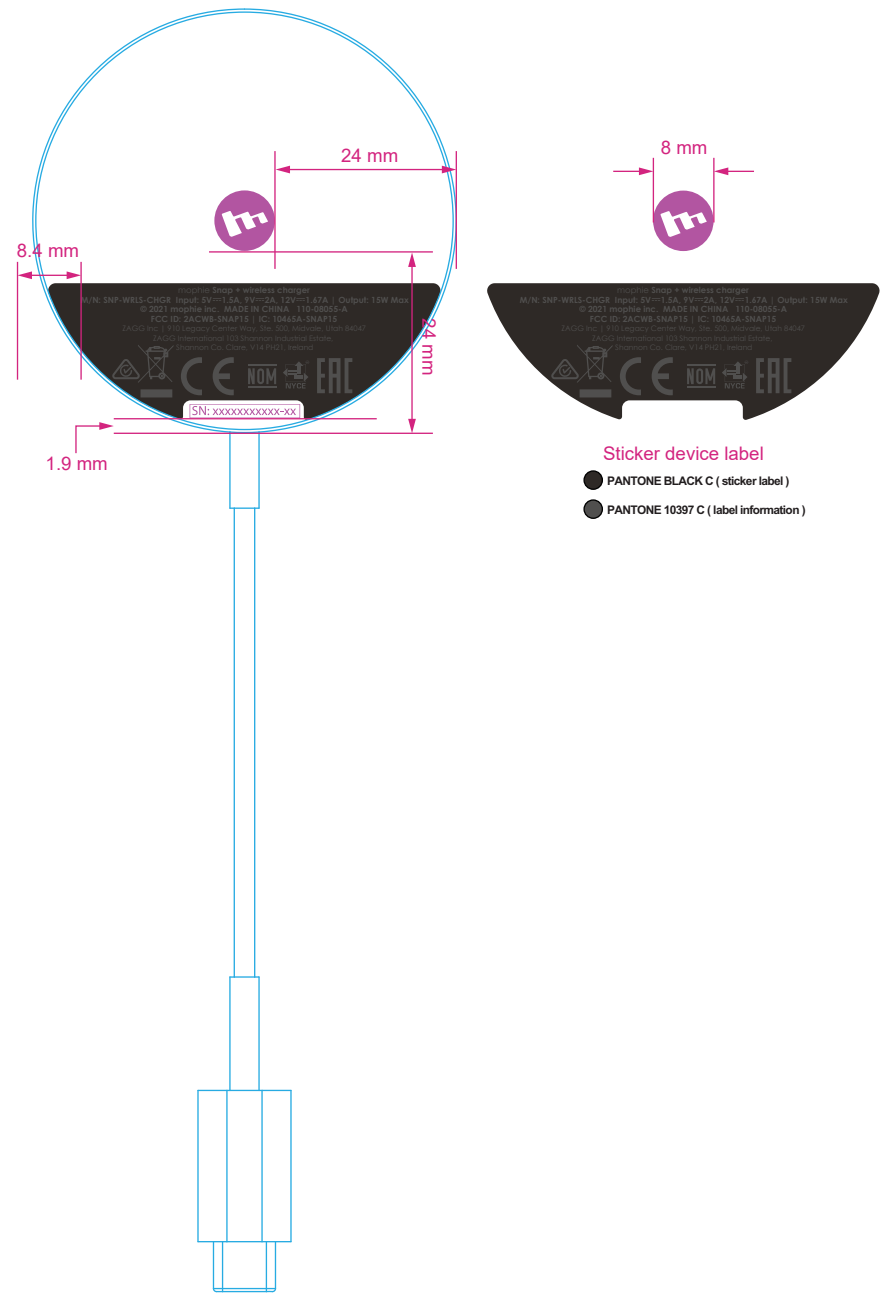

Top View

Front View

Side View

Back View

- Sticker device label
- PANTONE BLACK C (sticker label)
 - PANTONE 10397 C (label information)

Bottom View

ARTWORK OK FOR MP

	PROJECT: Snap+ Wireless Charger_DevicePadprint	COLORS: ● PANTONE COOL GRAY 10 C (Pad print mophie logo) ● PANTONE 375 C (Pad print) ● laser etch ● PANTONE BLACK C (sticker label) ● PANTONE 10397 C (label information)	SPECIAL INSTRUCTIONS: • 12/29/20: Initial version • 01/18/21: Changed laser device label to sticker label changed 12V/2A to 12V/1.67A • 01/20/21: Updated sticker label to black, label information color to PMS 10397C
	PRODUCTION ARTIST: Vincent		
	PM: Tomo		
	PDM: George		
	DATE: 12/29/20 ARENA: 110-08055-A		