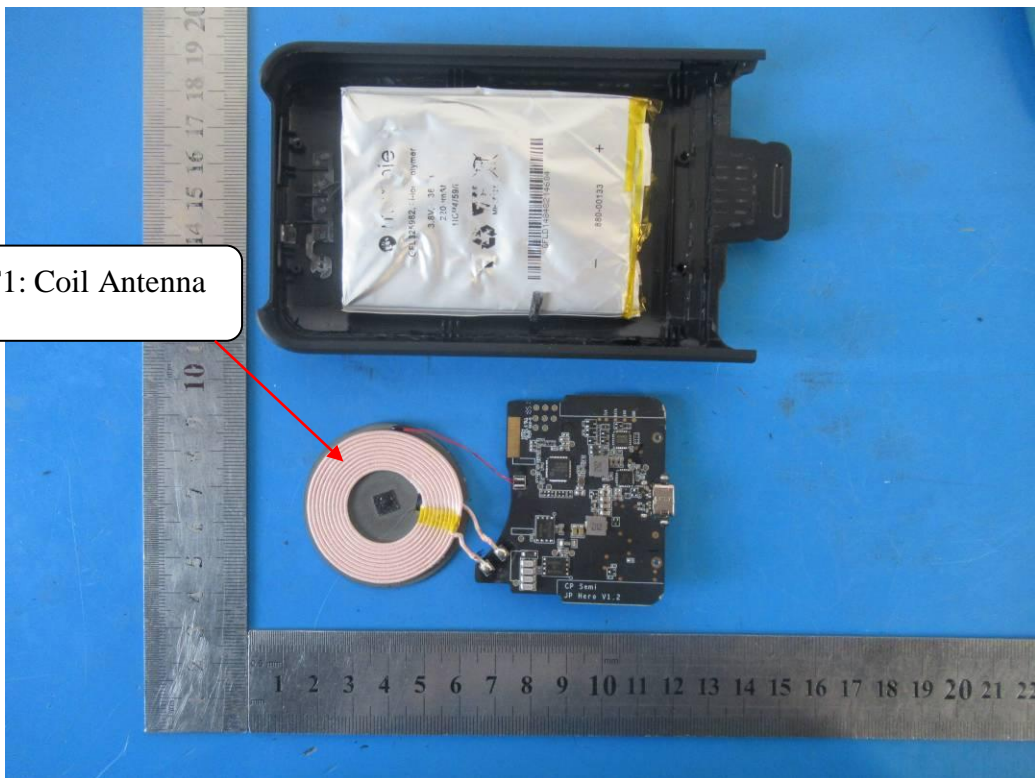

FCC ID: 2ACWB-JPACXSM

ANT1: Coil Antenna

ANT2: FPC Antenna