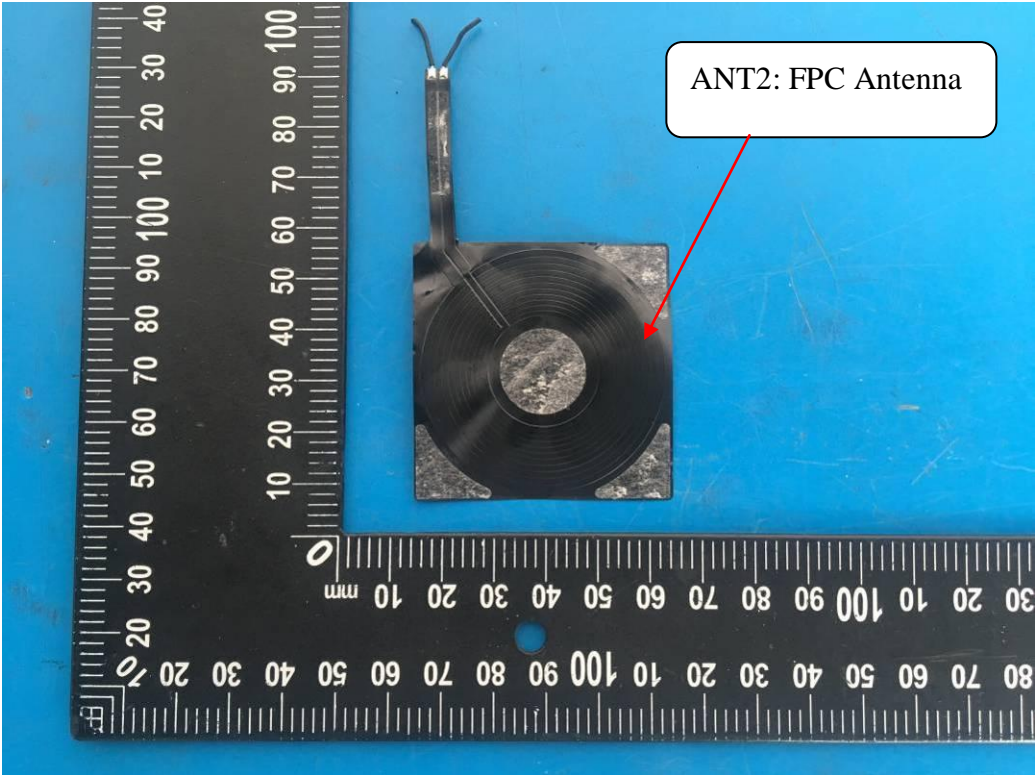

FCC ID: 2ACWB-JPACXSM

ANT1: Coil Antenna

ANT2: FPC Antenna