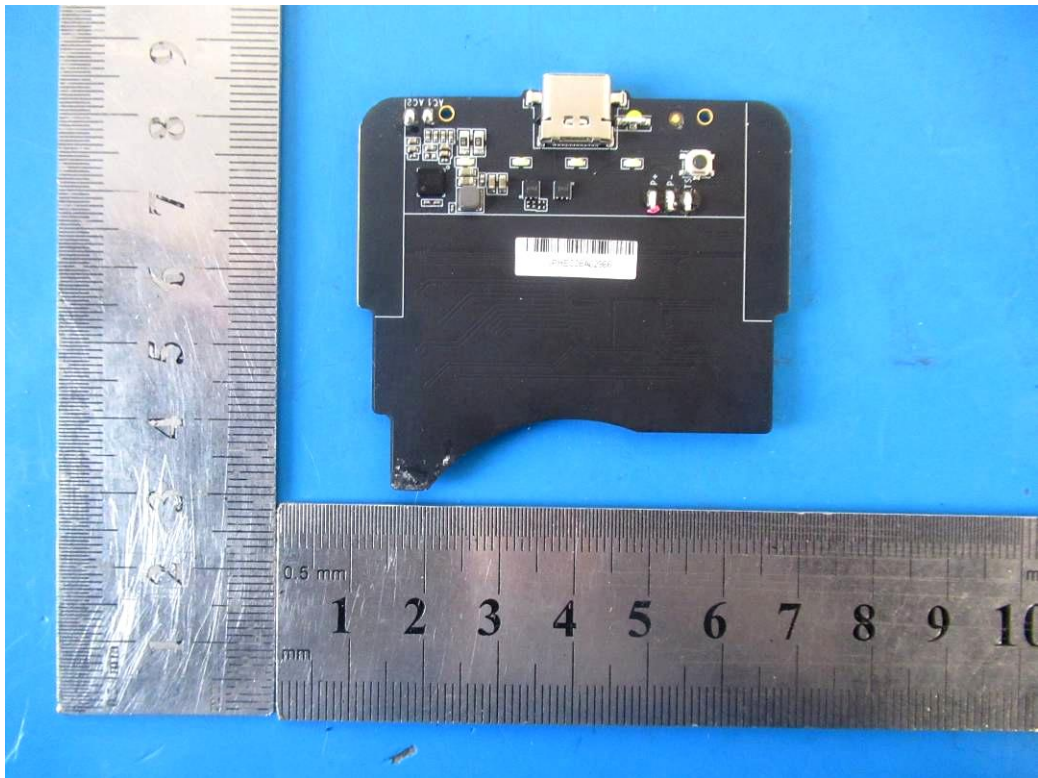

FCC ID: 2ACWB-JPACXSM

ANT1: Coil Antenna

ANT2: FPC Antenna