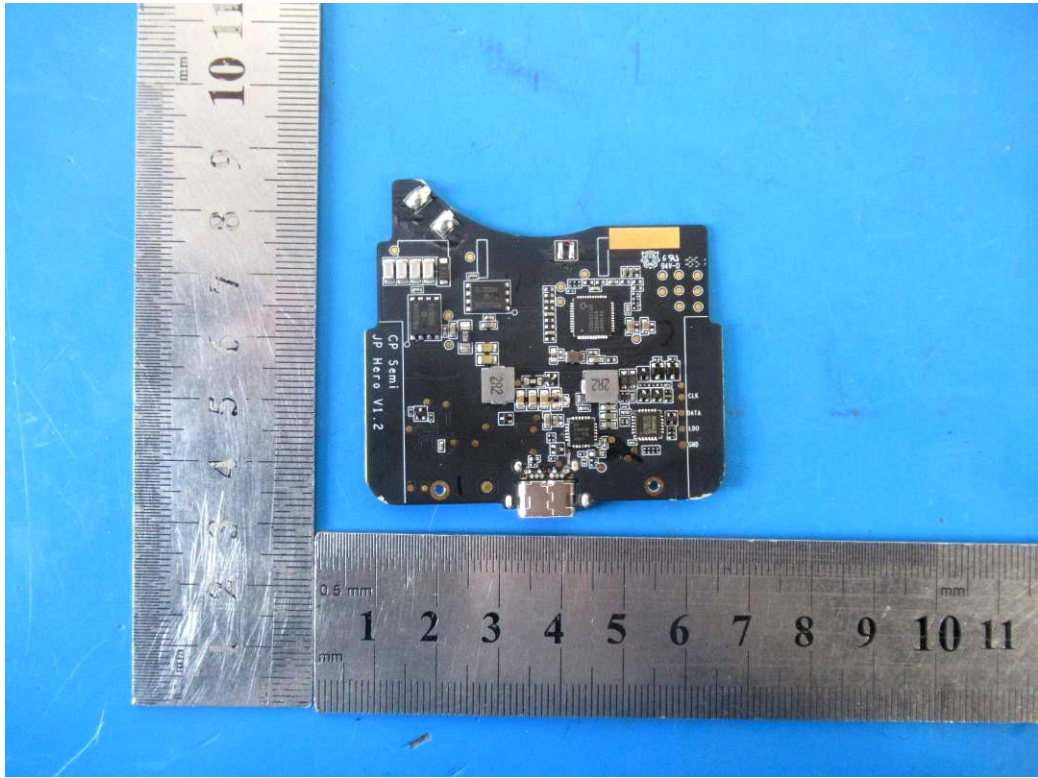

FCC ID: 2ACWB-JPACXSM

ANT1: Coil Antenna

ANT2: FPC Antenna