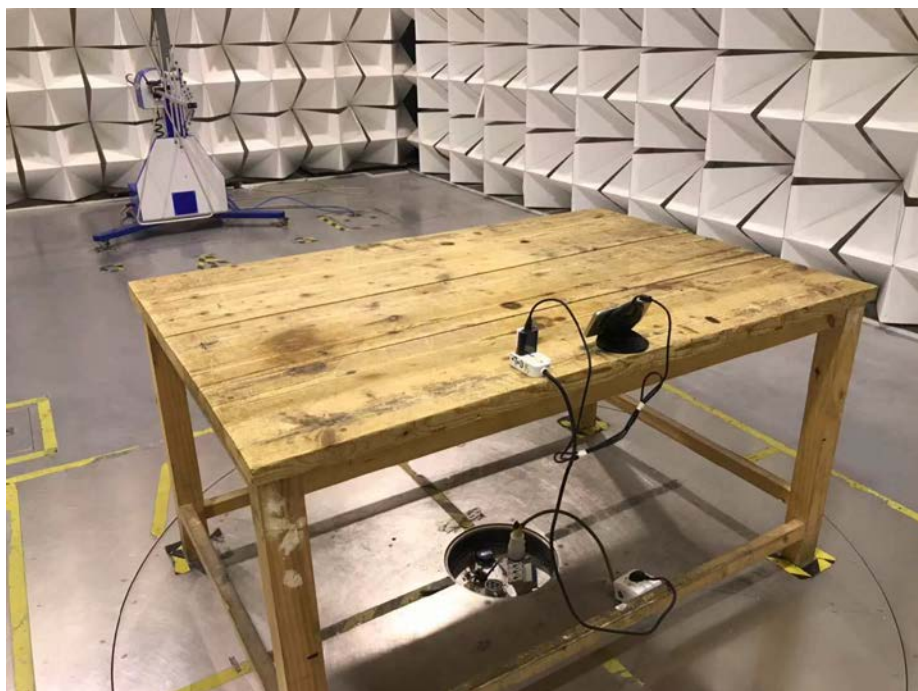

Appendix- Test set up-Photos

FCC ID: 2ACWB-FOLD Model: CS-WRLS-DSKSTD-FOLD-10W

1. Radiation Emission Test Setup

Below 30MHz

From 30MHz to 1GHz

Appendix- Test set up-Photos

2. Photograph – Conducted Emission Test Setup

Appendix- Test set up-Photos

3. Photograph – RF Exposure Test Setup

Left Side(measurement distance of 15cm)

Right Side(measurement distance of 15cm)

Appendix- Test set up-Photos

Front Side(measurement distance of 15cm)

Rear Side(measurement distance of 15cm)

Appendix- Test set up-Photos

Top Side(measurement distance of 20cm)

Bottom Side(measurement distance of 15cm)

====End====