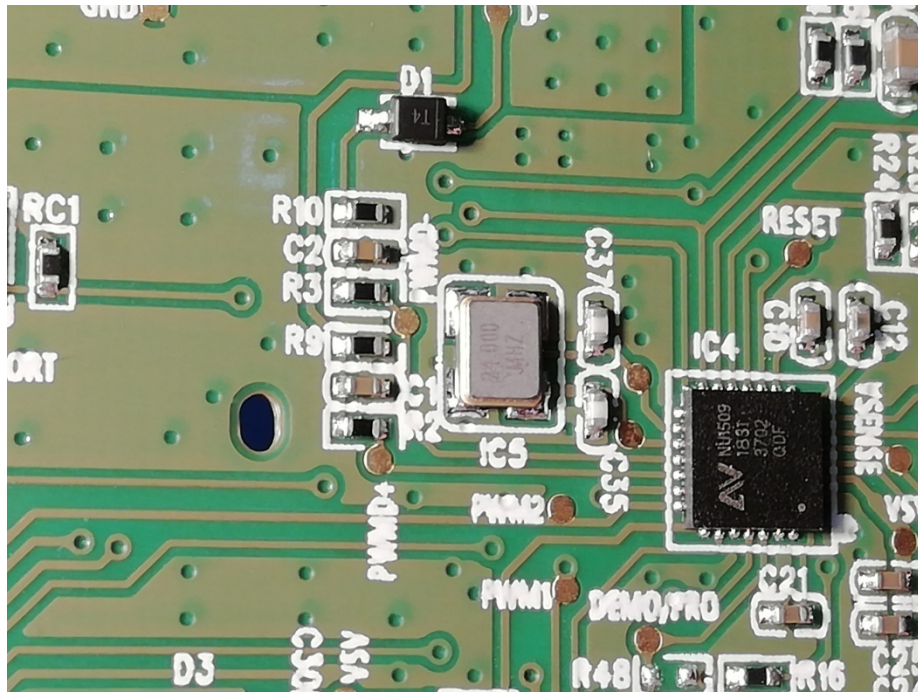

Appendix-Internal-Photos

====End====