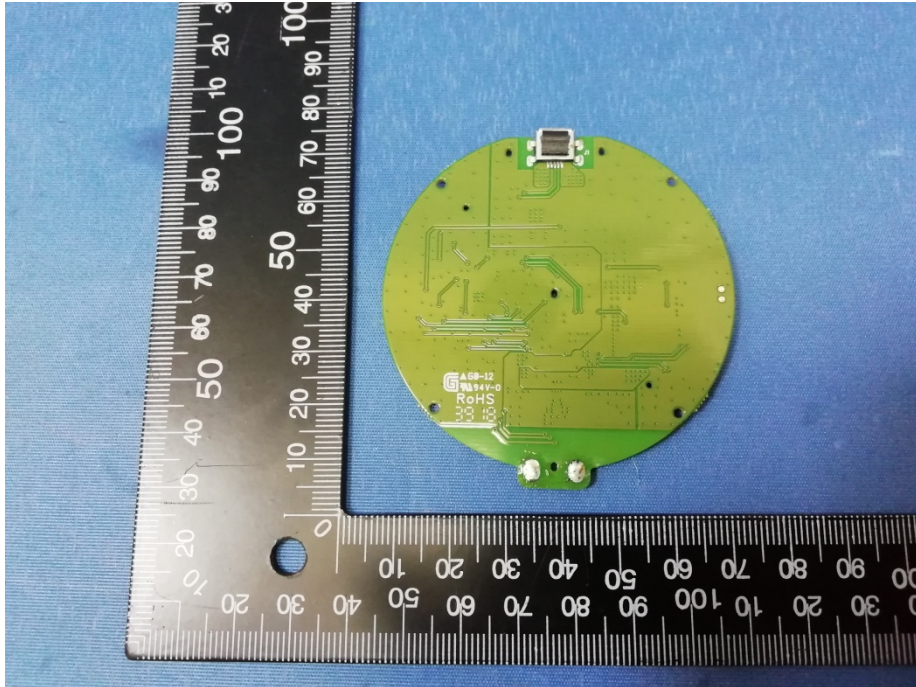

## Appendix-Internal-Photos

FCC ID: 2ACWB-FOLD Model: CS-WRLS-DSKSTD-FOLD-10W

### 1.1 EUT- Internal View

# Appendix-Internal-Photos

---

Antenna

# Appendix-Internal-Photos