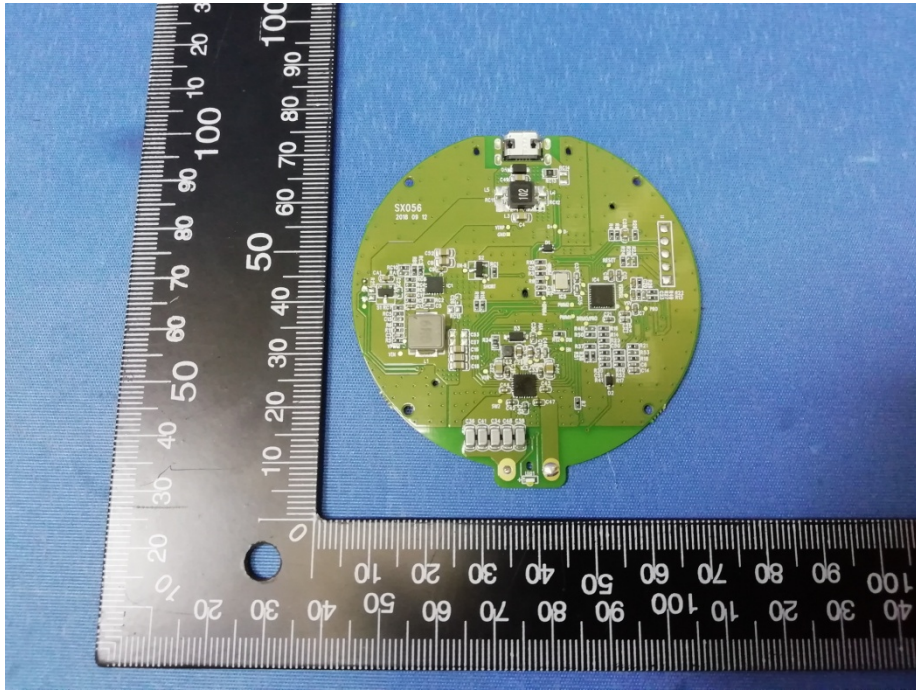

Appendix-Internal-Photos