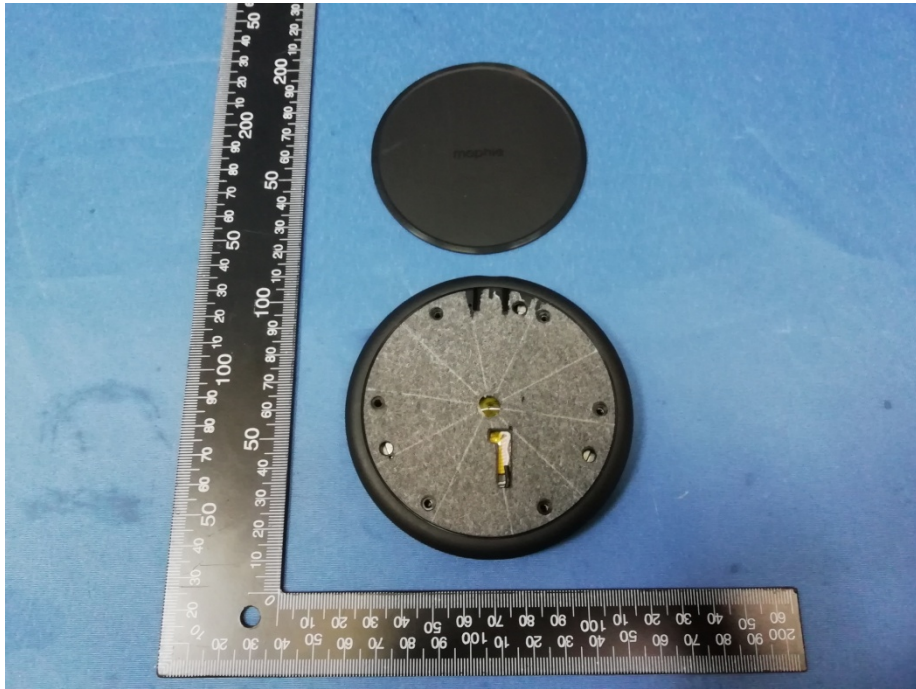

## Appendix-Internal-Photos

FCC ID: 2ACWB-FOLD Model: CS-WRLS-DSKSTD-FOLD-10W

### 1.1 EUT- Internal View