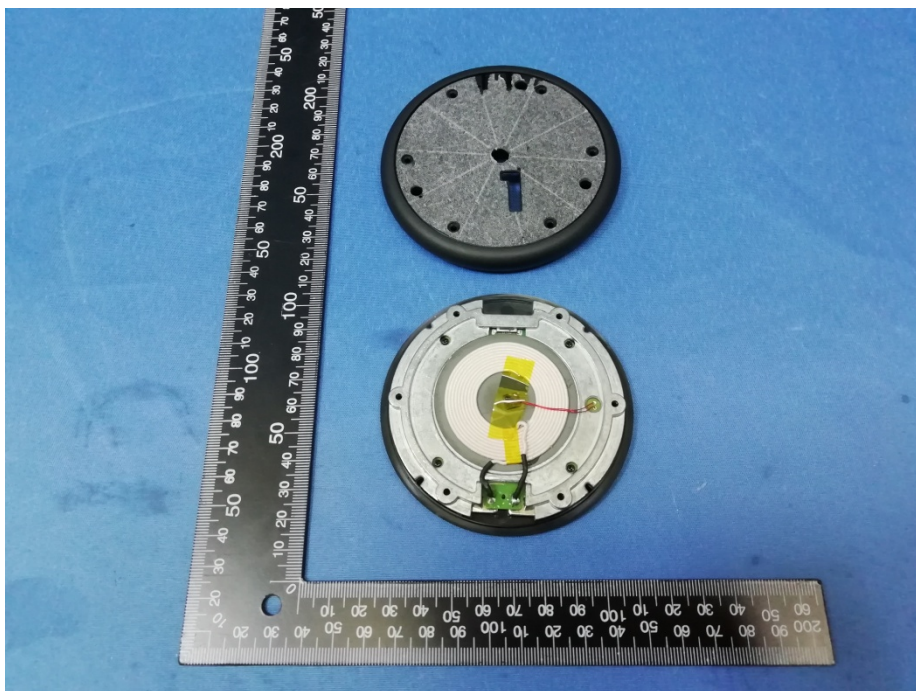

## Appendix-Internal-Photos

FCC ID: 2ACWB-FOLD Model: CS-WRLS-DSKSTD-FOLD-10W

### 1.1 EUT- Internal View