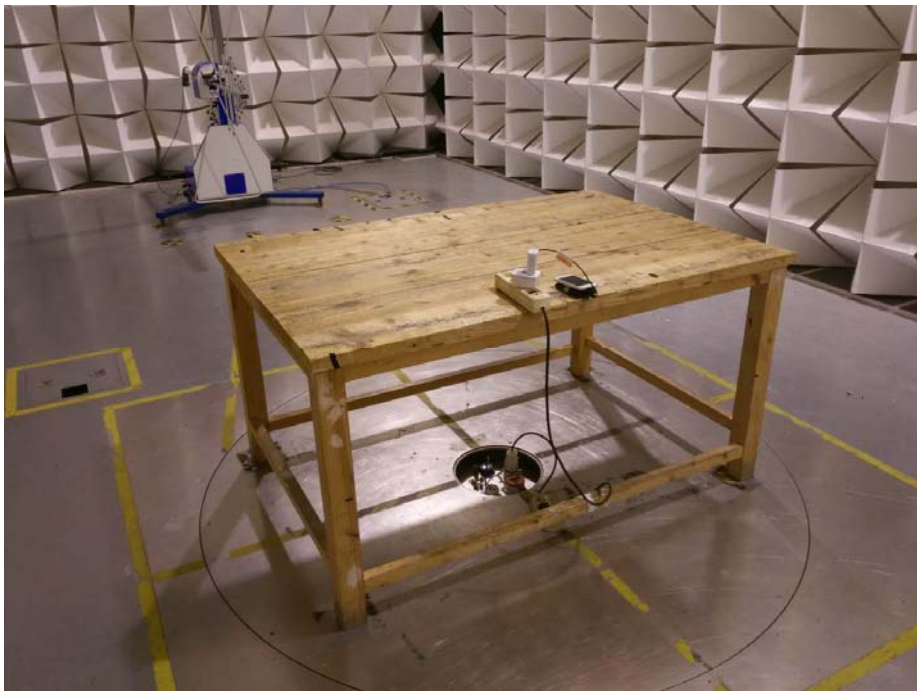

Photographs- PWRSTION-WRLS-3K Test Setup

Radiation Emission Test Setup

Below 30MHz at Test Site 2#

From 30MHz to 1GHz at Test Site 2#

Photograph – Conducted Emission Test Setup

Conducted Emissions Test Site 1#