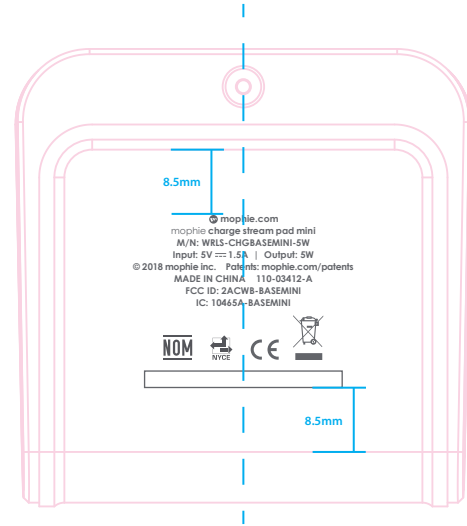

Model: WRLS-CHGBASEMINI-5W

TOP VIEW

BOTTOM VIEW

	PROJECT: mophie charge stream pad mini	COLORS: ● PANTONE Cool Gray 10C	SPECIAL INSTRUCTIONS:
	DIMENSIONS: mm x mm BLEED: N/A CREATIVE/PRODUCTION ARTIST: Julio PDM: Tyson PCM: Debbie / Taylor DATE: 04/03/18 REV: A ARENA: 110-03412		<ul style="list-style-type: none">• RevA2_032718 – Added NOM Cert Logo Per Hanks Feedback• RevA3_040318 – removed RCM Logo Per Hanks Feedback

WRLS-CHGBASEMINI-5W | Black | Pad Print

English