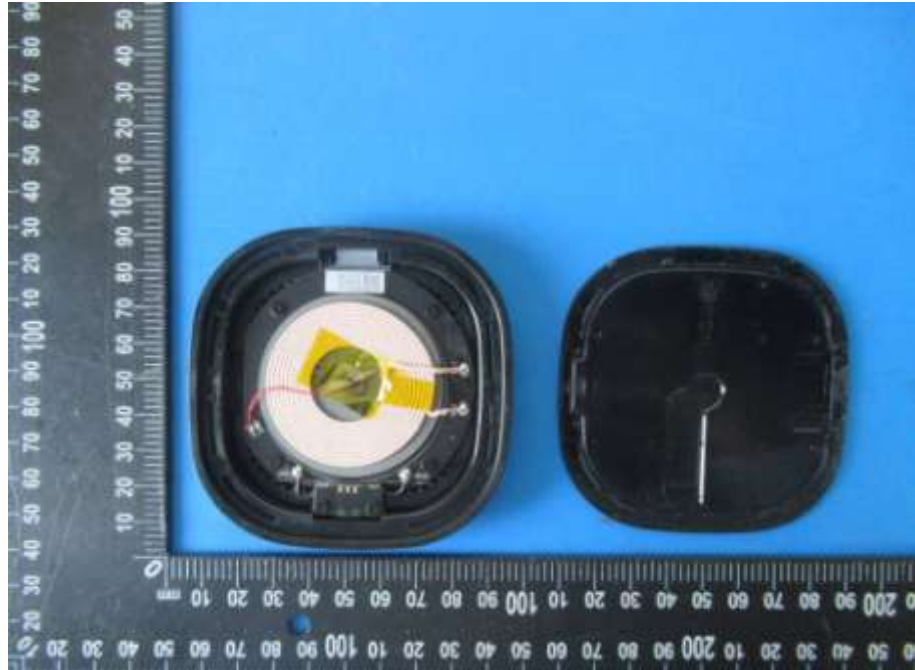

FCC ID: 2ACWB-BASEC2 IC: 10465A-BASEC2

ANT: Coil Antenna