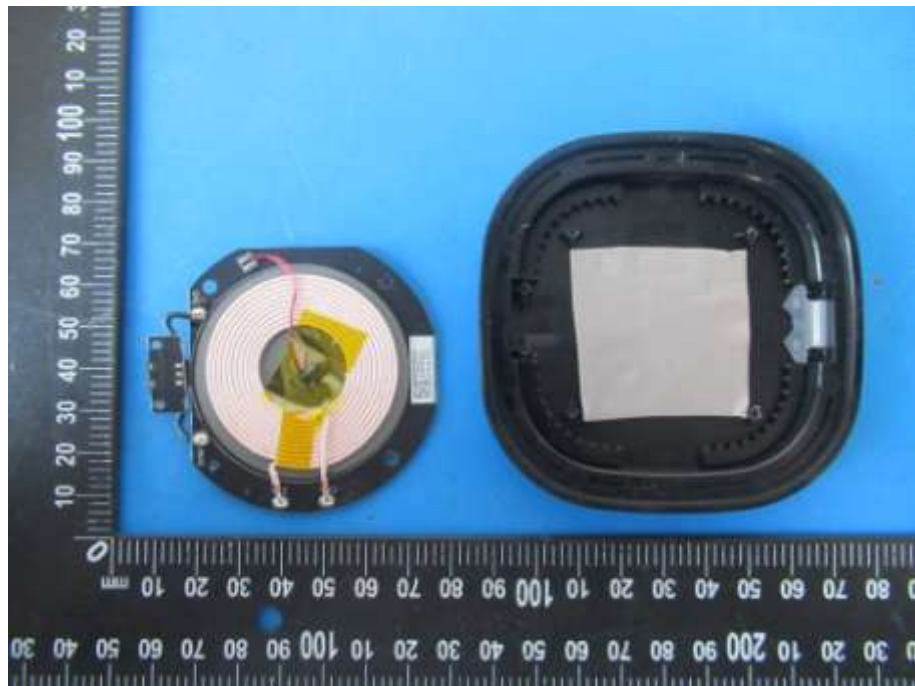

FCC ID: 2ACWB-BASEC2 IC: 10465A-BASEC2

ANT: Coil Antenna