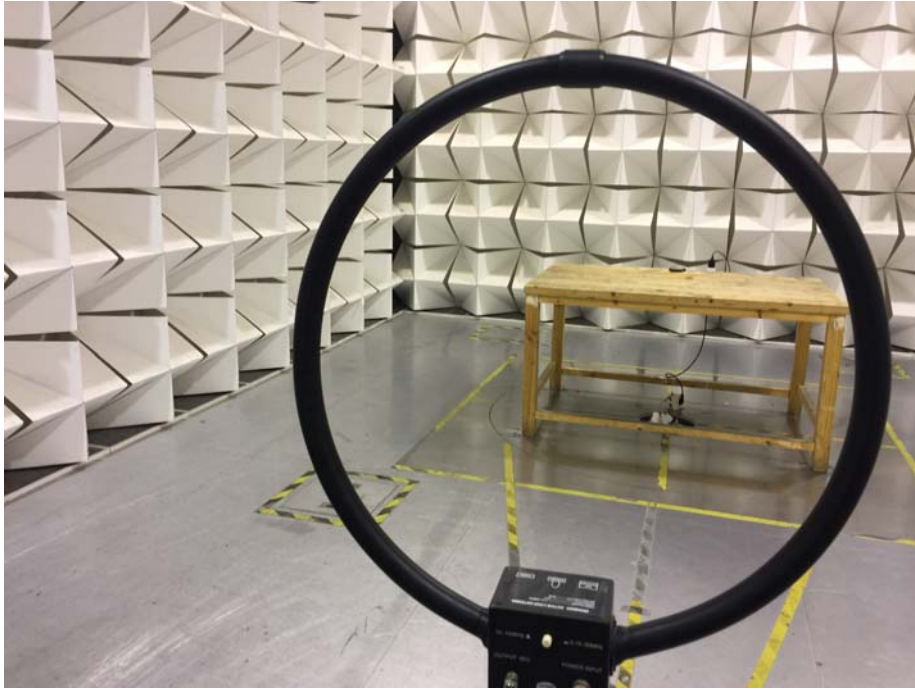

Model: WRLS-CHGBASE-5W

Photographs-Test Setup

Radiation Emission Test Setup

Below 30MHz

From 30MHz to 1GHz

Photograph – Conducted Emission Test Setup