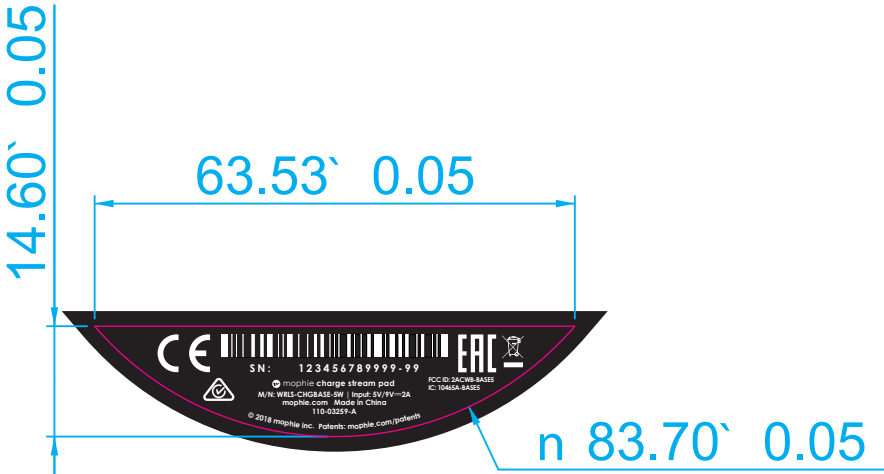

Model: WRLS-CHGBASE-5W

NOT FINAL ARTWORK — FOR PVT SAMPLES ONLY