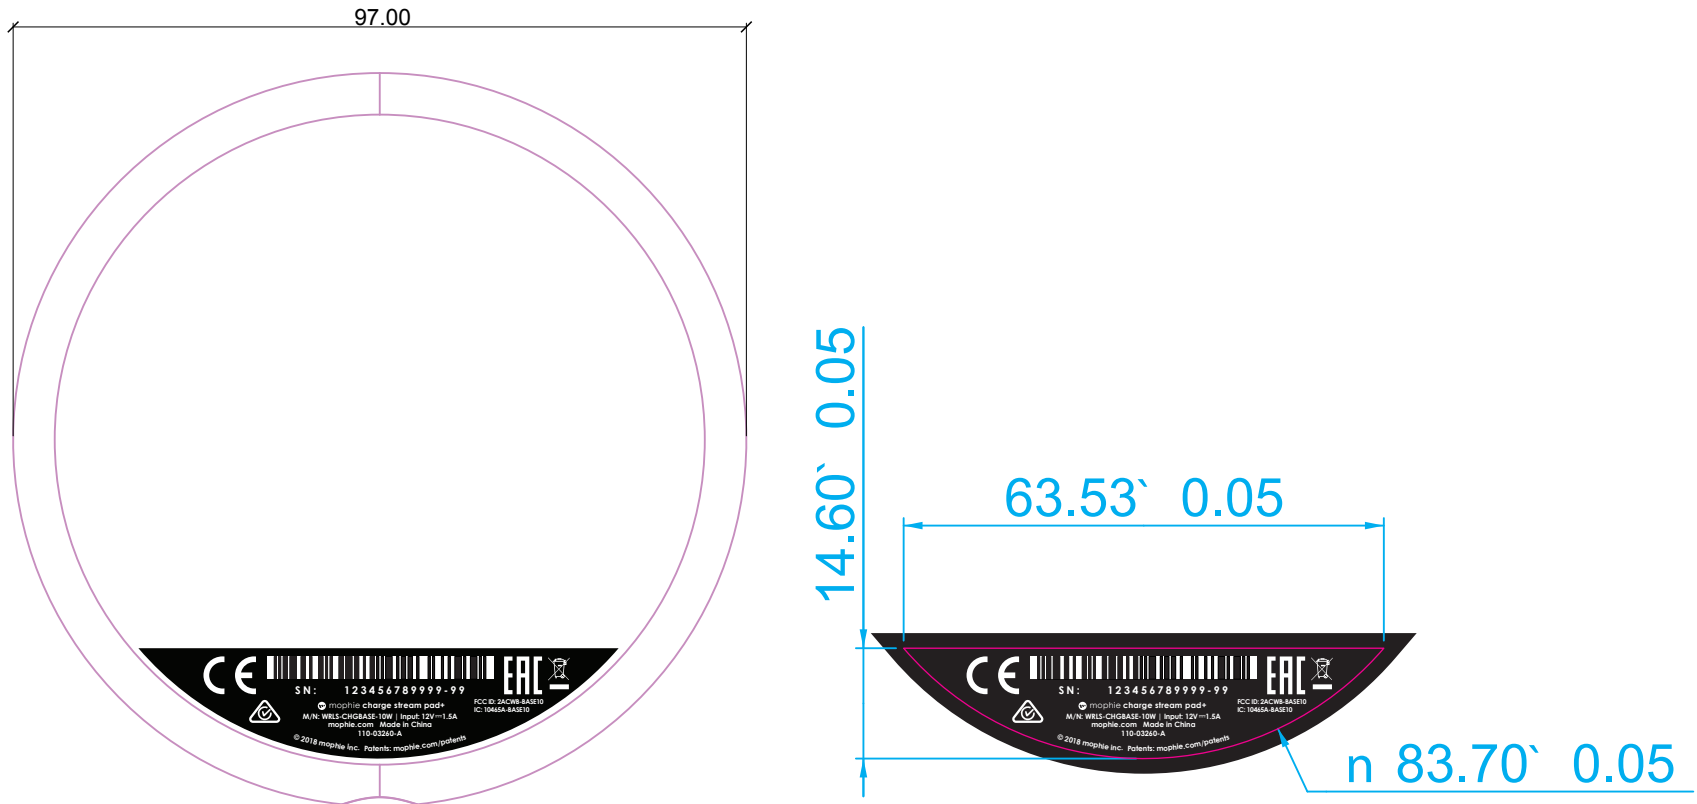

Model: WRLS-CHGBASE-10W

NOT FINAL ARTWORK — FOR PVT SAMPLES ONLY
NA | North America

	PROJECT: WRLS CHGBASE Device Pad Print PART NUMBER: TBD UNITS: Millimeters ID: Dat Dang PRODUCTION ARTIST: Julio PDM: Tyson PCM: Debbie DATE: 12/14/17 ARENA: 110-03260 REV: 0	COLORS:	SPECIAL INSTRUCTIONS: *Rev0_1217: Initial Draft for PVT/CES
	(Empty space for additional specifications or notes)		