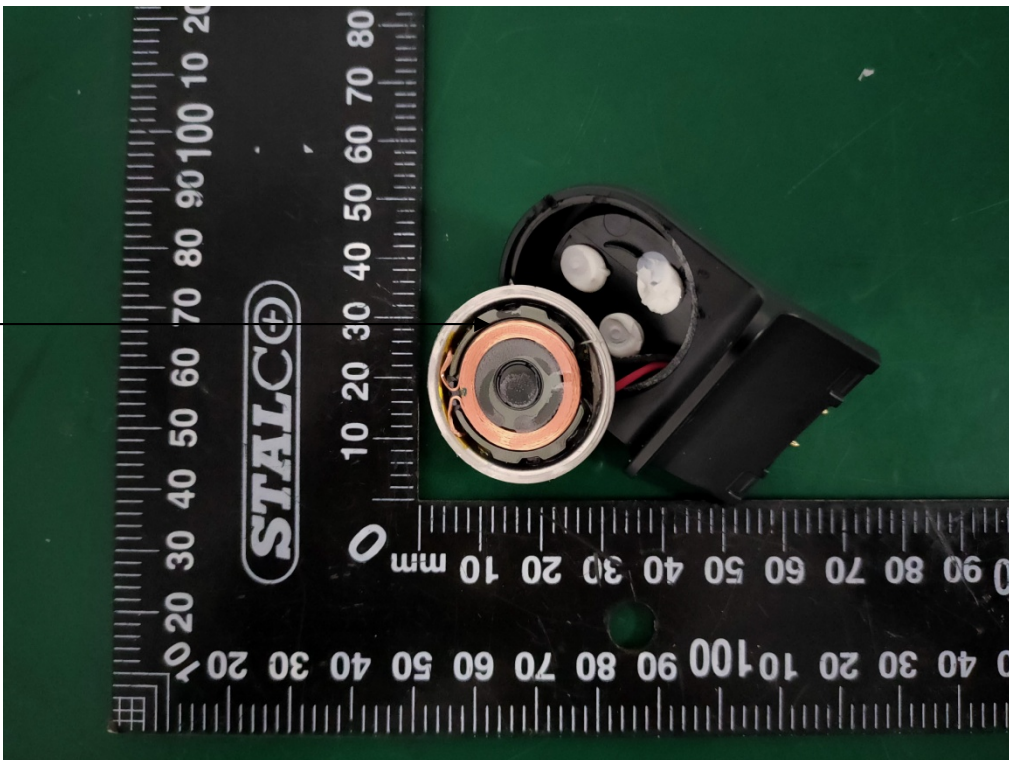

Internal Photos
M/N: WRLS-MULTI-WATCH-STAND

Coil Antenna

Internal Photos

M/N: WRLS-MULTI-WATCH-STAND

Internal Photos

M/N: WRLS-MULTI-WATCH-STAND

Internal Photos
M/N: WRLS-MULTI-WATCH-STAND

Coil Antenna

Internal Photos

M/N: WRLS-MULTI-WATCH-STAND

Coil Antenna