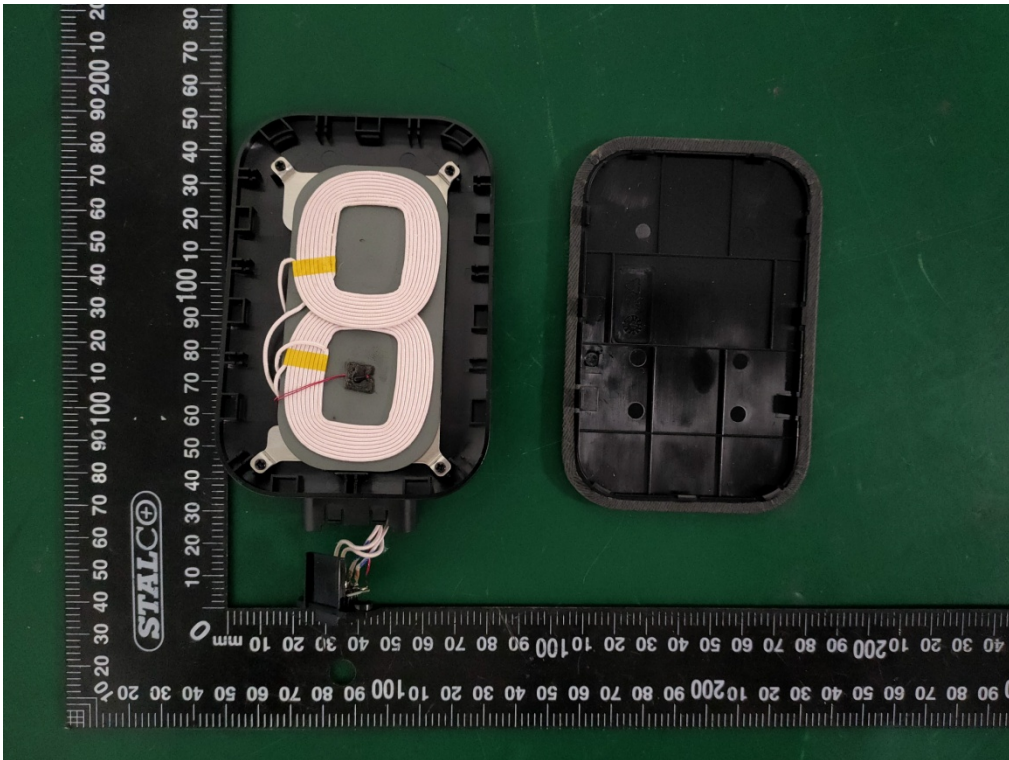

Internal Photos
M/N: WRLS-MULTI-WATCH-STAND

Coil Antenna

Internal Photos

M/N: WRLS-MULTI-WATCH-STAND

Internal Photos

M/N: WRLS-MULTI-WATCH-STAND

Internal Photos
M/N: WRLS-MULTI-WATCH-STAND

Coil Antenna

Internal Photos

M/N: WRLS-MULTI-WATCH-STAND

Coil Antenna