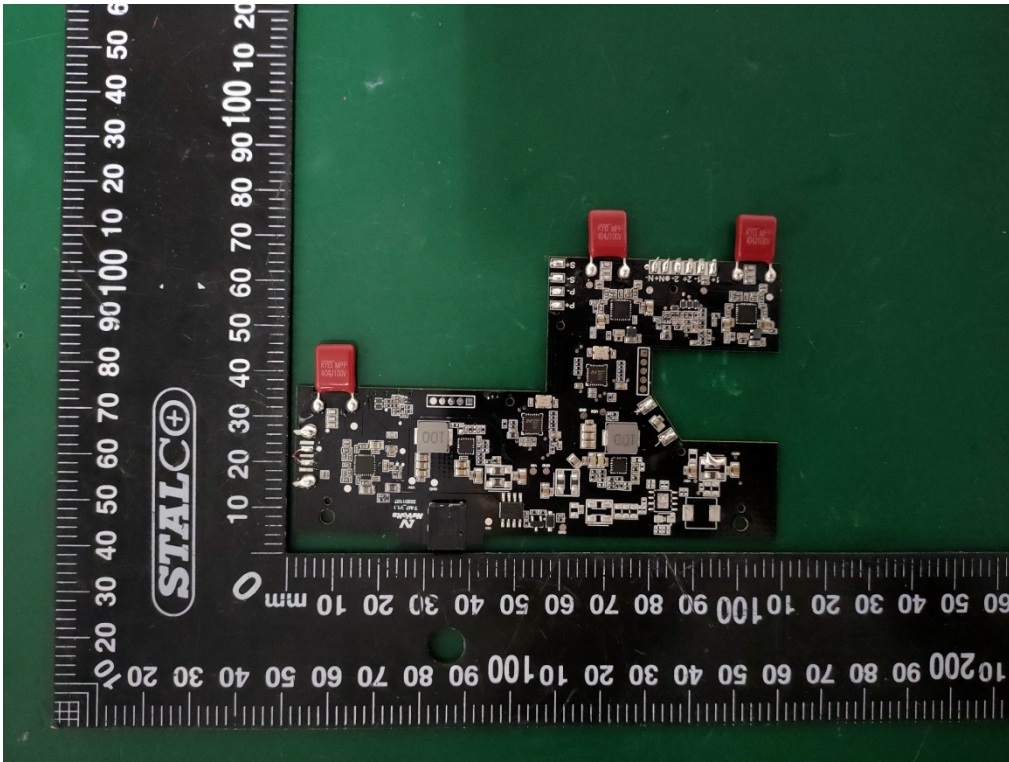

Internal Photos
M/N: WRLS-MULTI-WATCH-STAND

Coil Antenna

Internal Photos

M/N: WRLS-MULTI-WATCH-STAND

Internal Photos

M/N: WRLS-MULTI-WATCH-STAND

Internal Photos
M/N: WRLS-MULTI-WATCH-STAND

Coil Antenna

Internal Photos

M/N: WRLS-MULTI-WATCH-STAND

Coil Antenna