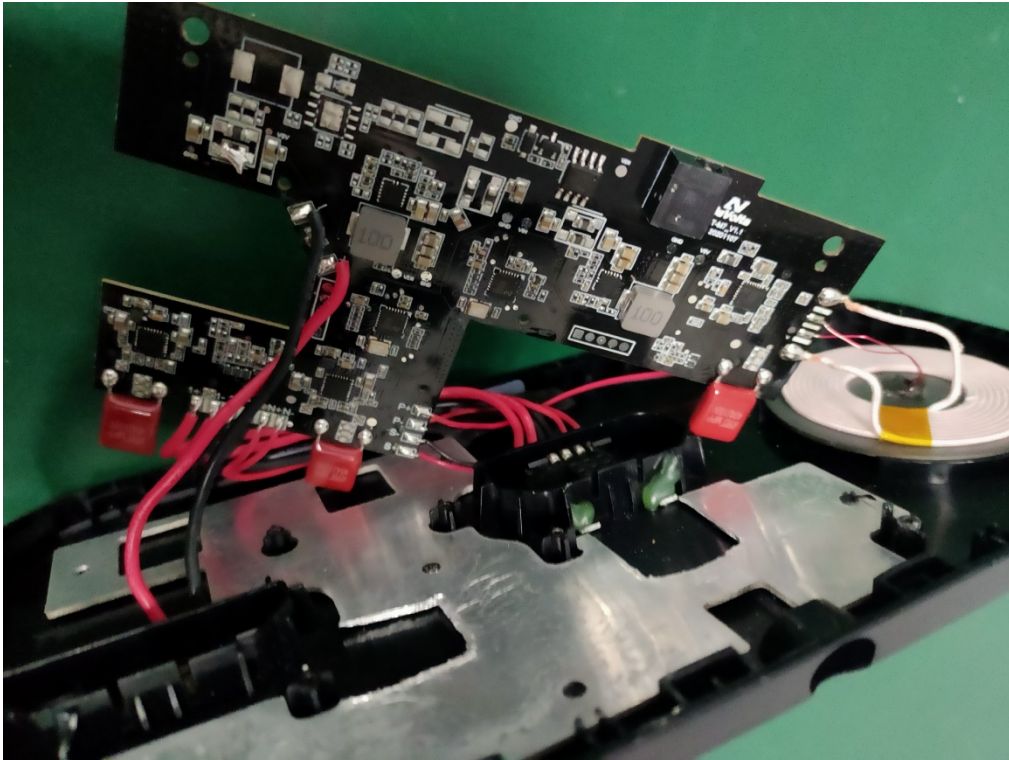

Internal Photos
M/N: WRLS-MULTI-WATCH-STAND

Coil Antenna

Internal Photos

M/N: WRLS-MULTI-WATCH-STAND

Internal Photos

M/N: WRLS-MULTI-WATCH-STAND

Internal Photos
M/N: WRLS-MULTI-WATCH-STAND

Coil Antenna

Internal Photos

M/N: WRLS-MULTI-WATCH-STAND

Coil Antenna