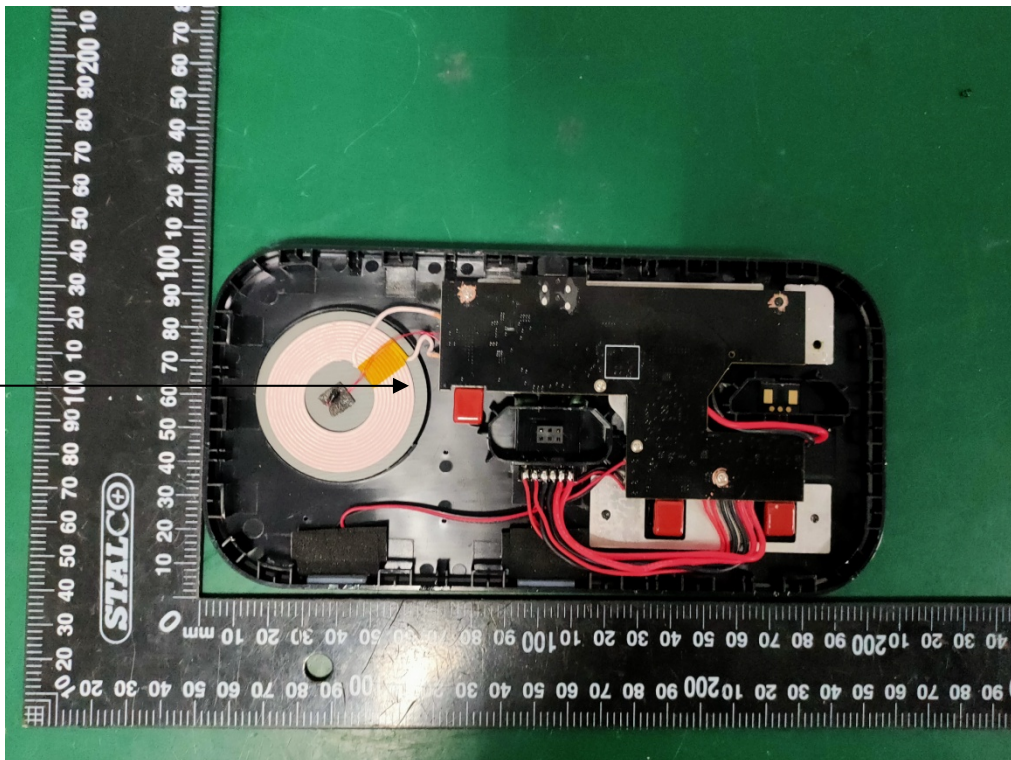

Internal Photos
M/N: WRLS-MULTI-WATCH-STAND

Coil Antenna

Internal Photos

M/N: WRLS-MULTI-WATCH-STAND

Internal Photos

M/N: WRLS-MULTI-WATCH-STAND

Internal Photos
M/N: WRLS-MULTI-WATCH-STAND

Coil Antenna

Internal Photos

M/N: WRLS-MULTI-WATCH-STAND

Coil Antenna