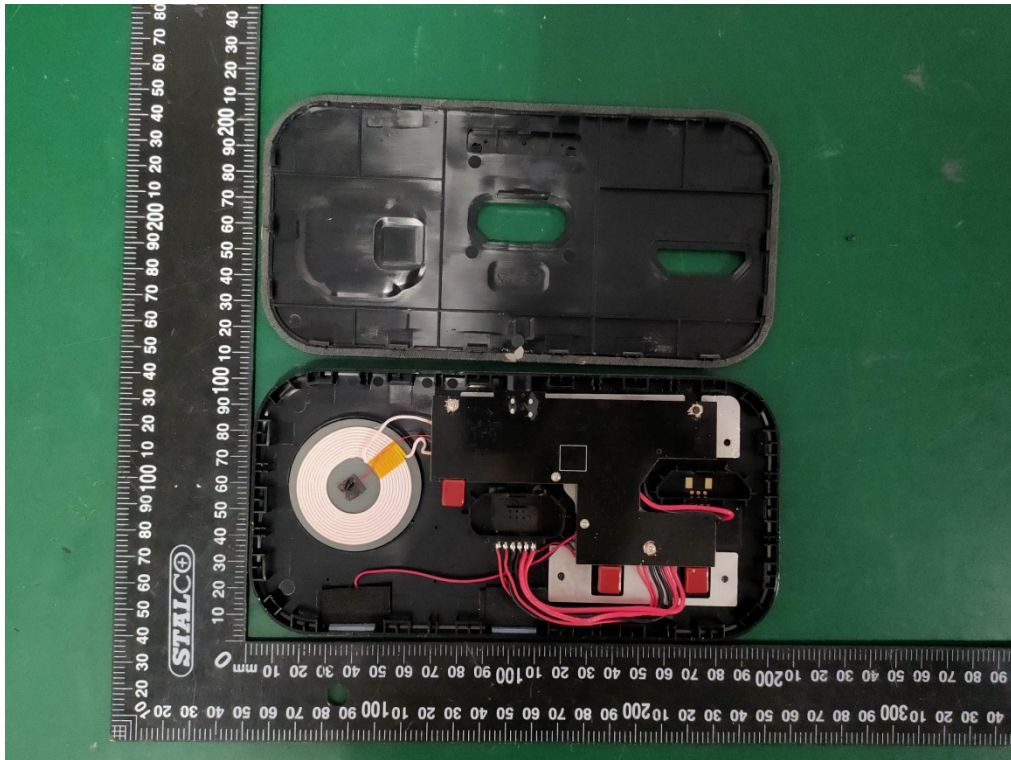

Internal Photos
M/N: WRLS-MULTI-WATCH-STAND

Coil Antenna

Internal Photos

M/N: WRLS-MULTI-WATCH-STAND

Internal Photos

M/N: WRLS-MULTI-WATCH-STAND

Internal Photos
M/N: WRLS-MULTI-WATCH-STAND

Coil Antenna

Internal Photos

M/N: WRLS-MULTI-WATCH-STAND

Coil Antenna