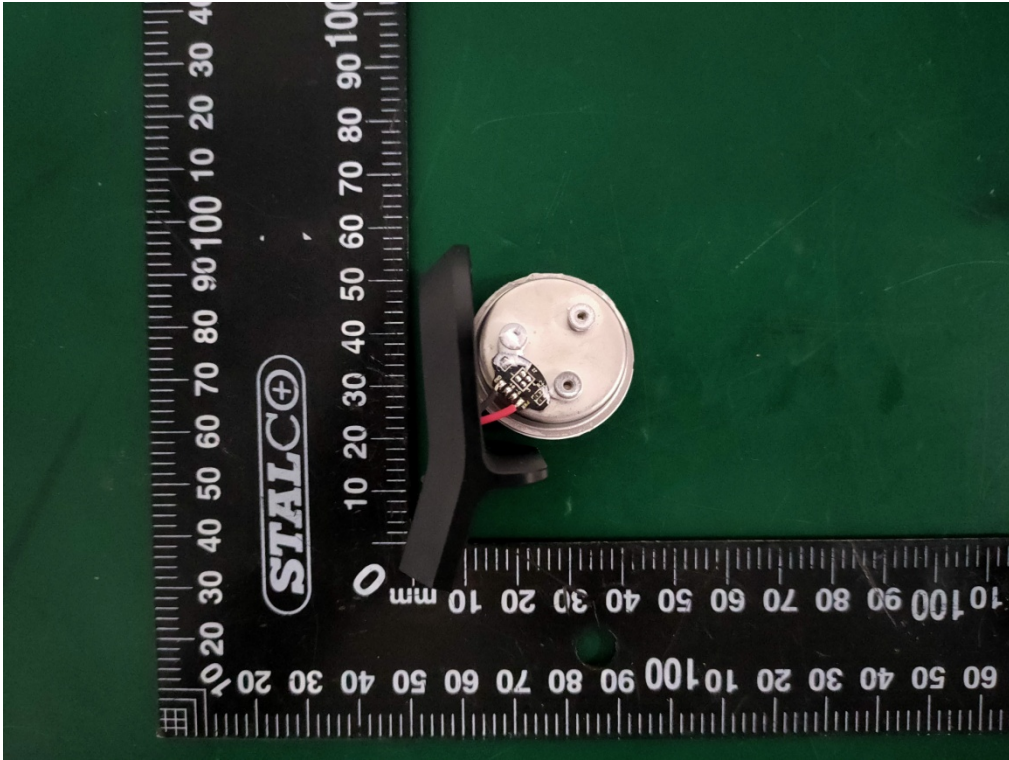

Internal Photos
M/N: WRLS-MULTI-WATCH-STAND

Coil Antenna

Internal Photos

M/N: WRLS-MULTI-WATCH-STAND

Internal Photos

M/N: WRLS-MULTI-WATCH-STAND

Internal Photos
M/N: WRLS-MULTI-WATCH-STAND

Coil Antenna

Internal Photos

M/N: WRLS-MULTI-WATCH-STAND

Coil Antenna