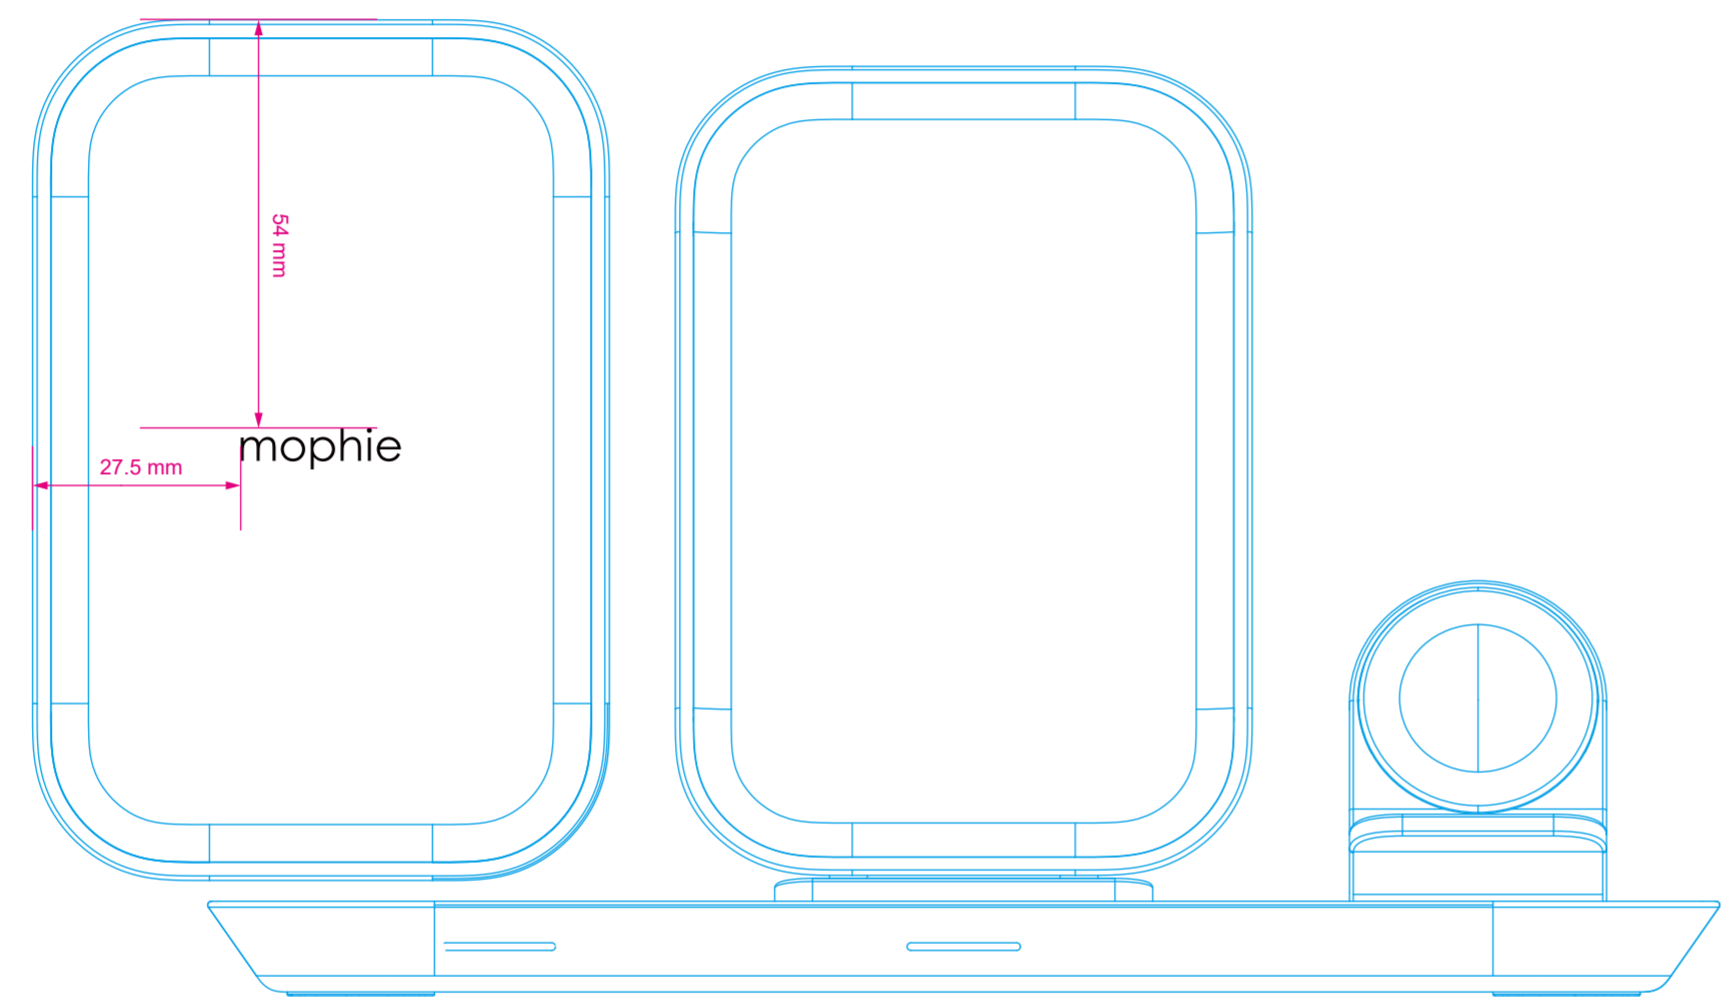

front view

54 mm
27.5 mm
mophie