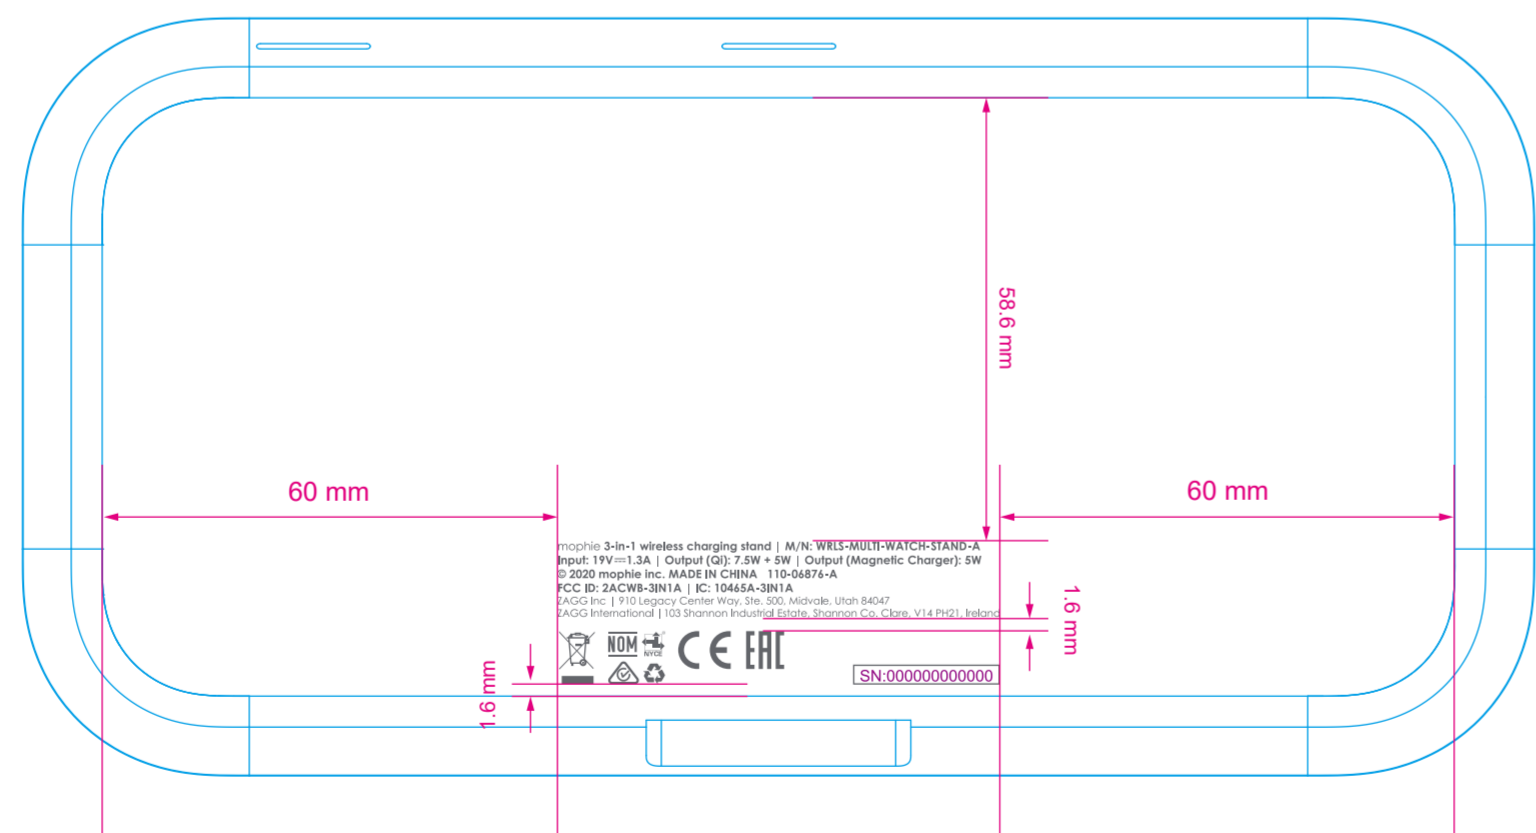

bottom view

60 mm
58.6 mm
60 mm
1.6 mm
1.6 mm
mophie 2-in-1 wireless charging stand | M/N: WRLS-MULTI-WATCH-STAND-A
Input: 19V x 1.2A | Output: 5V x 1.0A / 5V x 1.0A (Magnetic Charging) SW
P: 2020 mophie inc. MADE IN CHINA 110-06876-A
FCC ID: 2ACW8-MN1A | FCC ID: 2ACW8-MN1A
PAGES: 1 | 110 mgcnc Center Pro, Inc. 300 Middle Main Street
300 Middle Main Street | 110 mgcnc Center Pro, Inc. 300 Middle Main Street
300 Middle Main Street | 110 mgcnc Center Pro, Inc. 300 Middle Main Street

ARTWORK OK for DVT

	PROJECT: Pad Printing | Device Label | WRLS-STAND-WATCH-A PART NUMBER: UNITS: Millimeters ID: Dat Dang PRODUCTION ARTIST: Vincent PDM: George Wang PCM: Debbie DATE: 04/10/20 ARENA: 110-06876	COLORS: ● Pantone Cool Gray 10C ● Silk print mirror like silver effect ● Laser etched SN#	SPECIAL INSTRUCTIONS: • 04/10/20: Initial version.