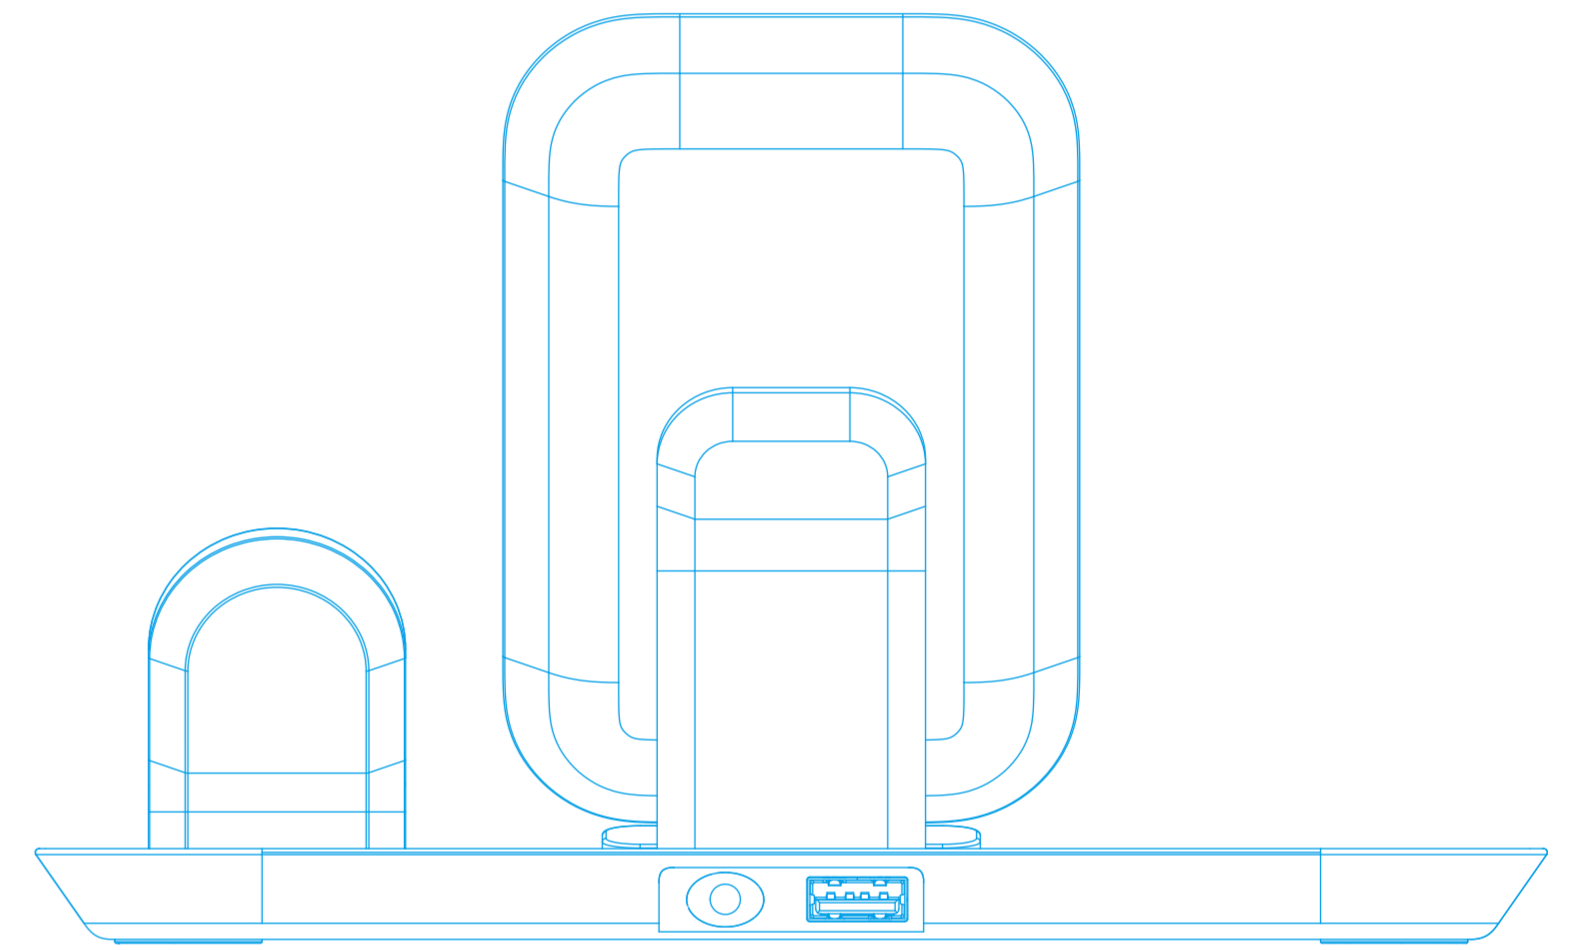

21 mm
mophie

54 mm
27.5 mm
mophie

back view

60 mm
58.6 mm
60 mm
1.6 mm
1.6 mm
mophie 2-in-1 wireless charging stand | M/N: WRLS-MULTI-WATCH-STAND-A
Input: 19V x 1.2A | Output: 5V x 1.0A / 5V x 1.0A (Magnetic Charging) SW
P: 2020 mophie inc. MADE IN CHINA 110-06876-A
FCC ID: 2ACW8-MN1A | FCC ID: 2ACW8-MN1A
PAGES: 1 | 110 mgcnc Center Pro, Inc. 300 Middle Main Street
300 Middle Main Street | 110 mgcnc Center Pro, Inc. 300 Middle Main Street
300 Middle Main Street | 110 mgcnc Center Pro, Inc. 300 Middle Main Street

ARTWORK OK for DVT

	PROJECT: Pad Printing | Device Label | WRLS-STAND-WATCH-A PART NUMBER: UNITS: Millimeters ID: Dat Dang PRODUCTION ARTIST: Vincent PDM: George Wang PCM: Debbie DATE: 04/10/20 ARENA: 110-06876	COLORS: ● Pantone Cool Gray 10C ● Silk print mirror like silver effect ● Laser etched SN#	SPECIAL INSTRUCTIONS: • 04/10/20: Initial version.