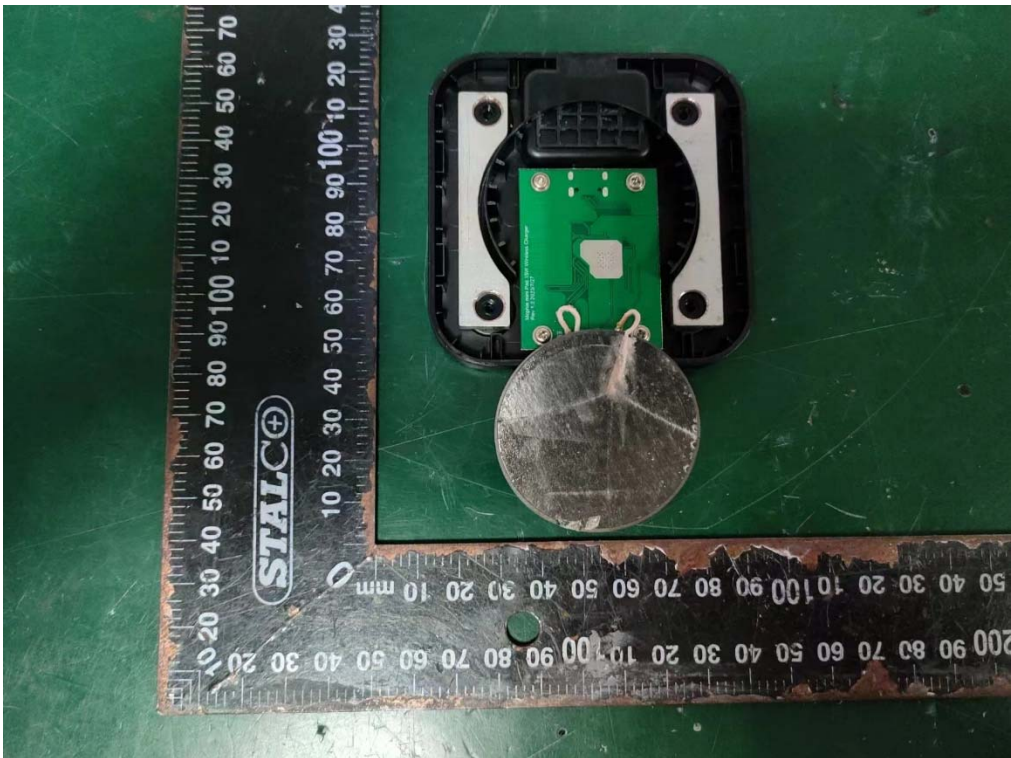

Internal Photos
M/N: WRLS-PAD-15W

Coil
Antenna

Internal Photos
M/N: WRLS-PAD-15W

Internal Photos
M/N: WRLS-PAD-15W

Internal Photos
M/N: WRLS-PAD-15W