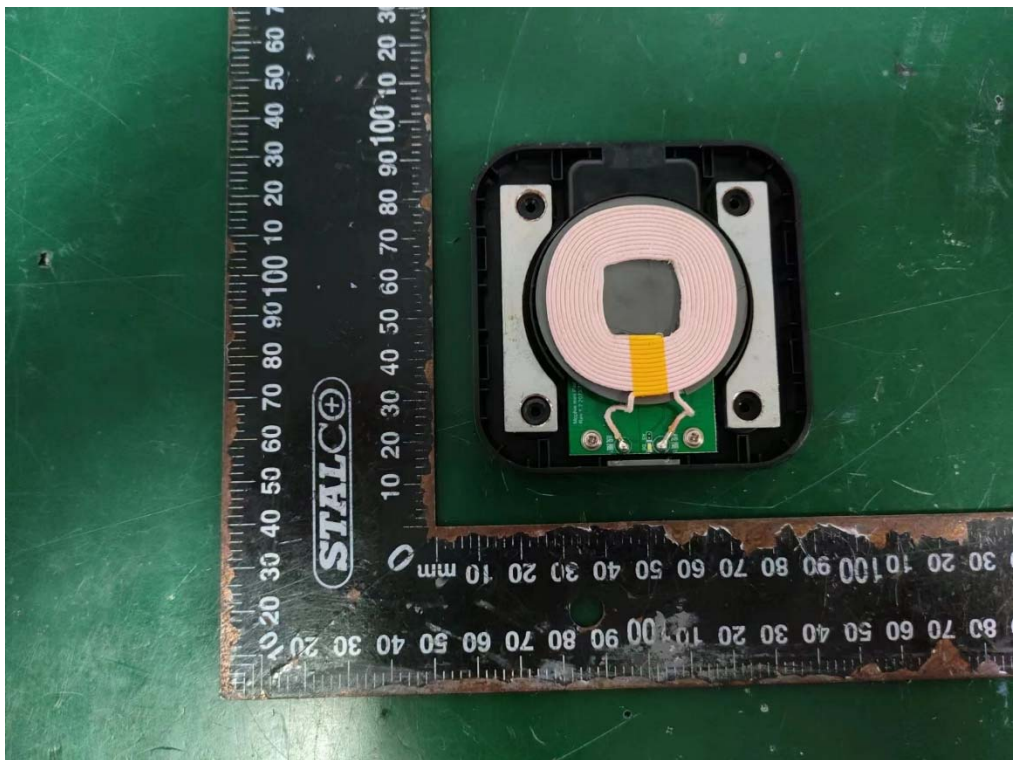

Internal Photos
M/N: WRLS-PAD-15W

Coil
Antenna

Internal Photos
M/N: WRLS-PAD-15W

Internal Photos
M/N: WRLS-PAD-15W

Internal Photos
M/N: WRLS-PAD-15W