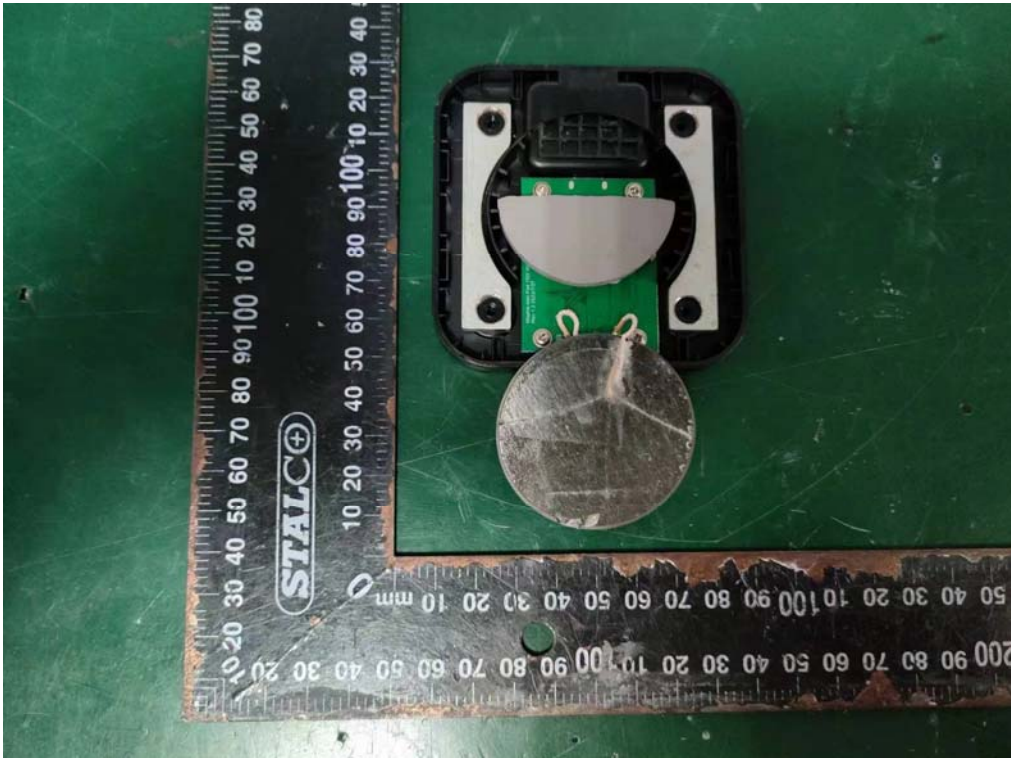

Internal Photos
M/N: WRLS-PAD-15W

Coil
Antenna

Internal Photos
M/N: WRLS-PAD-15W

Internal Photos
M/N: WRLS-PAD-15W

Internal Photos
M/N: WRLS-PAD-15W