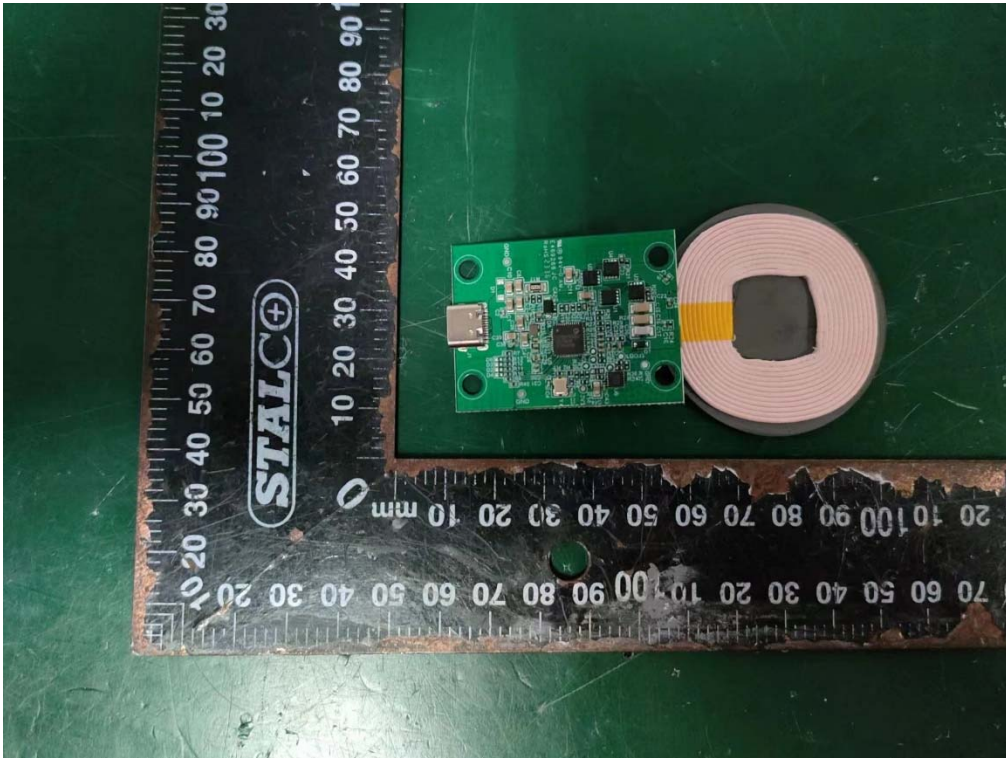

Internal Photos
M/N: WRLS-PAD-15W

Coil
Antenna

Internal Photos
M/N: WRLS-PAD-15W

Internal Photos
M/N: WRLS-PAD-15W

Internal Photos
M/N: WRLS-PAD-15W