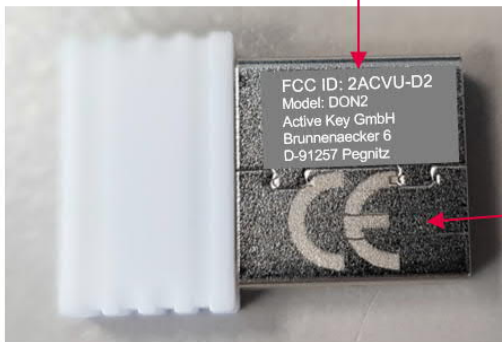

Label Location Info

FCC ID: 2ACVU-D2

FCC ID: 2ACVU-D2
Model: DON2
Active Key GmbH
Brunnenaecker 6
D-91257 Pegnitz

Font size of FCC ID: min 4 pt
Font size of remaining text may be smaller.

(engraved)