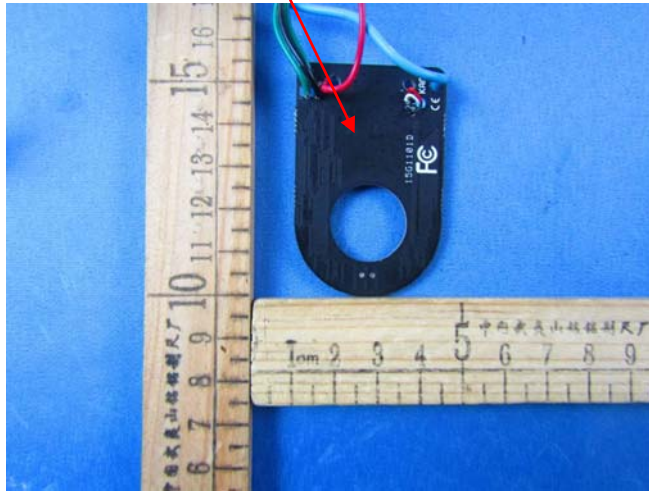

FCC ID LABELING AND LOCATION

FCC ID Label

Kano LED Speaker Assembly
Model NO.: 15G1101D
FCC ID: 2ACVK-15G1101D

FCC ID Label Location

The label shown shall be permanently affixed at a conspicuous location on the device and be readily visible to the user at the time purchase (Labeling requirements per 2.925)