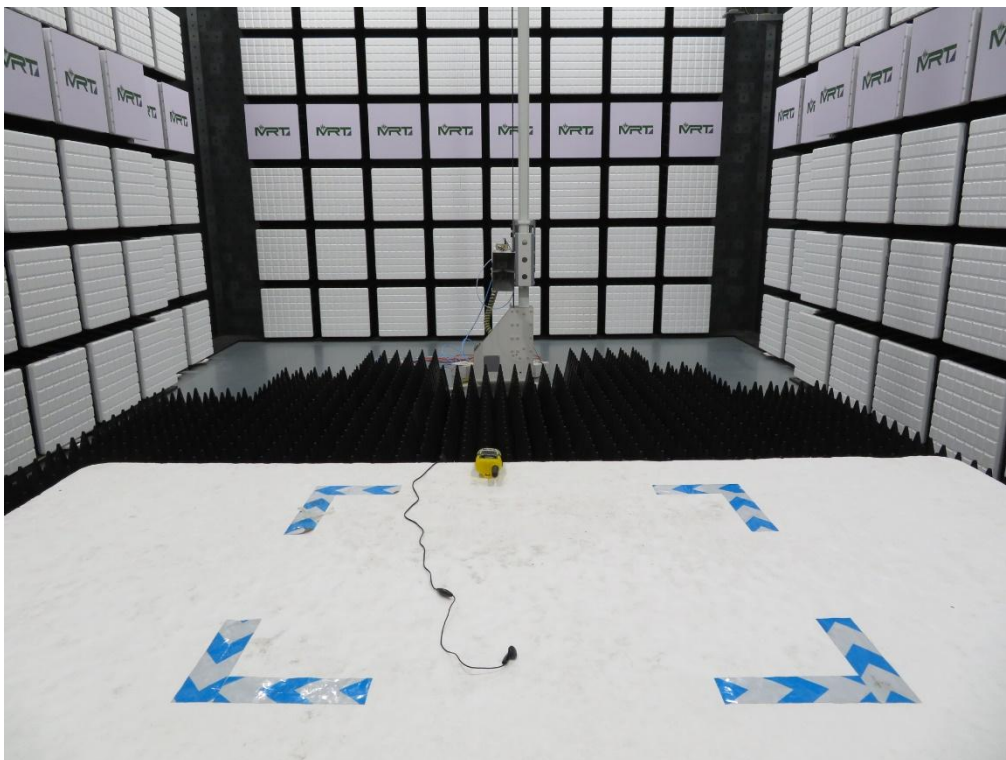

FCC Part 95B Test Setup Photos

Description: Radiated Emission Test Setup for below 1GHz

Description: Radiated Emission Test Setup for above 1GHz

FCC Part15B Test Setup Photograph

Test Mode: Mode 2

Description: Front View of Conducted Emission Test Setup for Power Port

Test Mode: Mode 2

Description: Back View of Conducted Emission Test Setup for Power Port

Test Mode: Mode 1

Description: Radiated Emission Test Setup for below 1GHz

Test Mode: Mode 1

Description: Radiated Emission Test Setup for above 1GHz

Test Mode: Mode 2

Description: Radiated Emission Test Setup for below 1GHz

Test Mode: Mode 2

Description: Radiated Emission Test Setup for above 1GHz