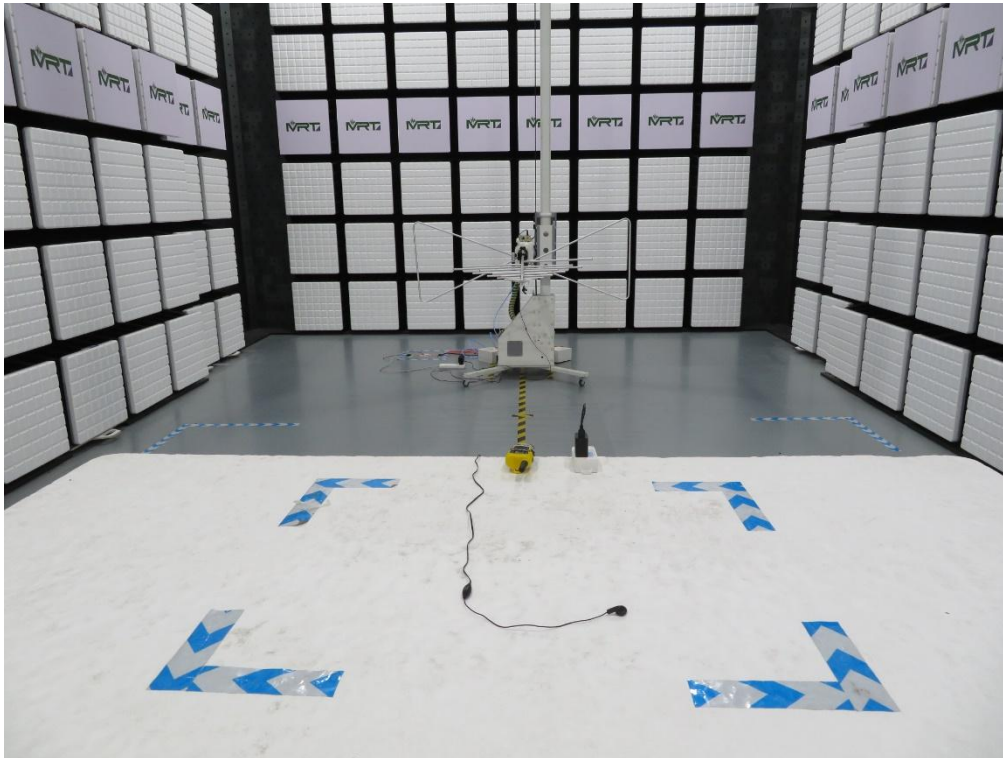

FCC Part 95B Test Setup Photos

Description: Radiated Emission Test Setup for below 1GHz

Description: Radiated Emission Test Setup for above 1GHz

FCC Part15B Test Setup Photograph

Test Mode: Mode 2

Description: Front View of Conducted Emission Test Setup for Power Port

Test Mode: Mode 2

Description: Back View of Conducted Emission Test Setup for Power Port

Test Mode: Mode 1

Description: Radiated Emission Test Setup for below 1GHz

Test Mode: Mode 1

Description: Radiated Emission Test Setup for above 1GHz

Test Mode: Mode 2

Description: Radiated Emission Test Setup for below 1GHz

Test Mode: Mode 2

Description: Radiated Emission Test Setup for above 1GHz