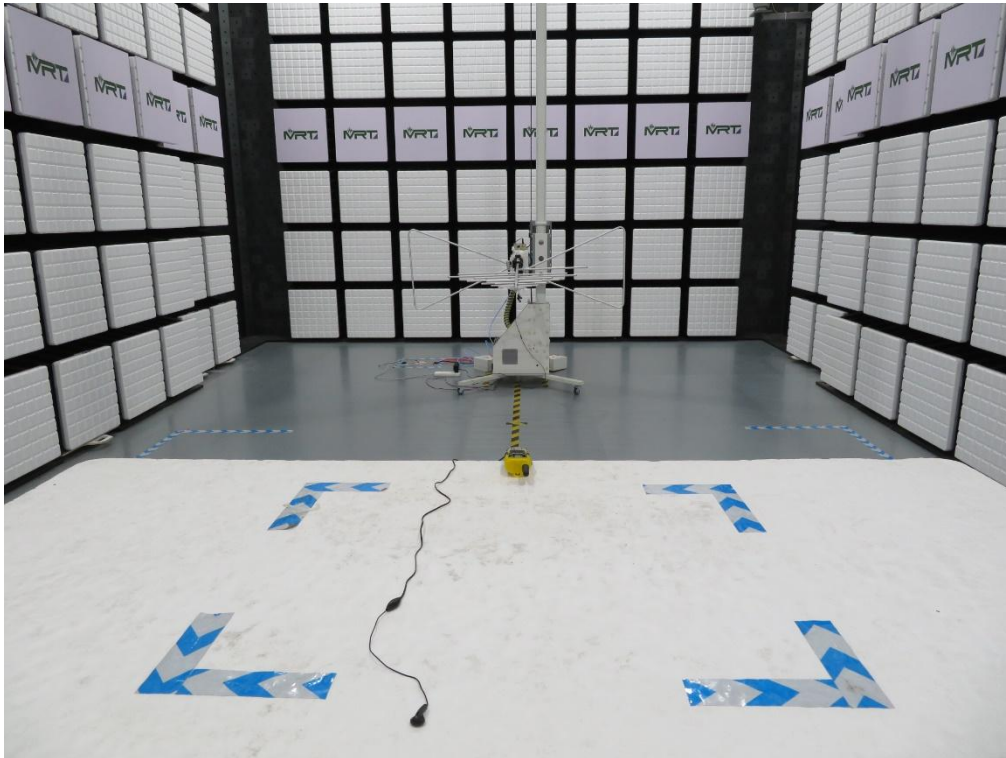

FCC Part 95B Test Setup Photos

Description: Radiated Emission Test Setup for below 1GHz

Description: Radiated Emission Test Setup for above 1GHz

FCC Part15B Test Setup Photograph

Test Mode: Mode 2

Description: Front View of Conducted Emission Test Setup for Power Port

Test Mode: Mode 2

Description: Back View of Conducted Emission Test Setup for Power Port

Test Mode: Mode 1

Description: Radiated Emission Test Setup for below 1GHz

Test Mode: Mode 1

Description: Radiated Emission Test Setup for above 1GHz

Test Mode: Mode 2

Description: Radiated Emission Test Setup for below 1GHz

Test Mode: Mode 2

Description: Radiated Emission Test Setup for above 1GHz