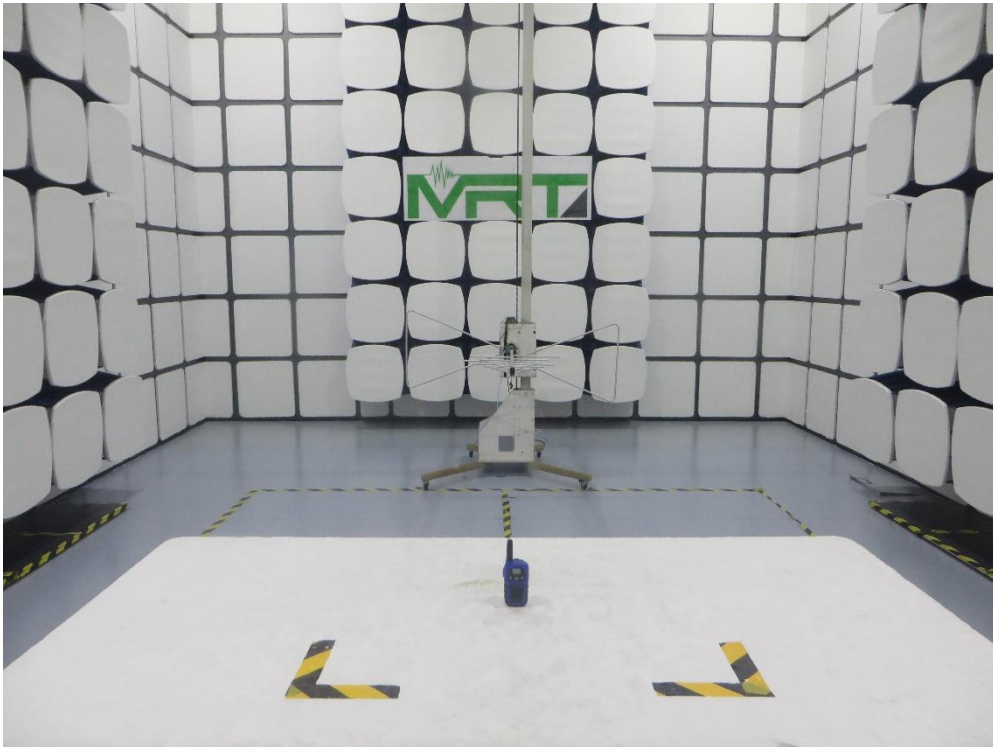

FCC Part 95B Test Setup Photos

Description: Radiated Emission Test Setup for below 1GHz

Description: Radiated Emission Test Setup for above 1GHz

FCC Part15B Test Setup Photograph

Test Mode: Mode 2

Description: Front View of Conducted Emission Test Setup for Power Port

Test Mode: Mode 2

Description: Back View of Conducted Emission Test Setup for Power Port

Test Mode: Mode 1

Description: Radiated Emission Test Setup for below 1GHz

Test Mode: Mode 1

Description: Radiated Emission Test Setup for above 1GHz